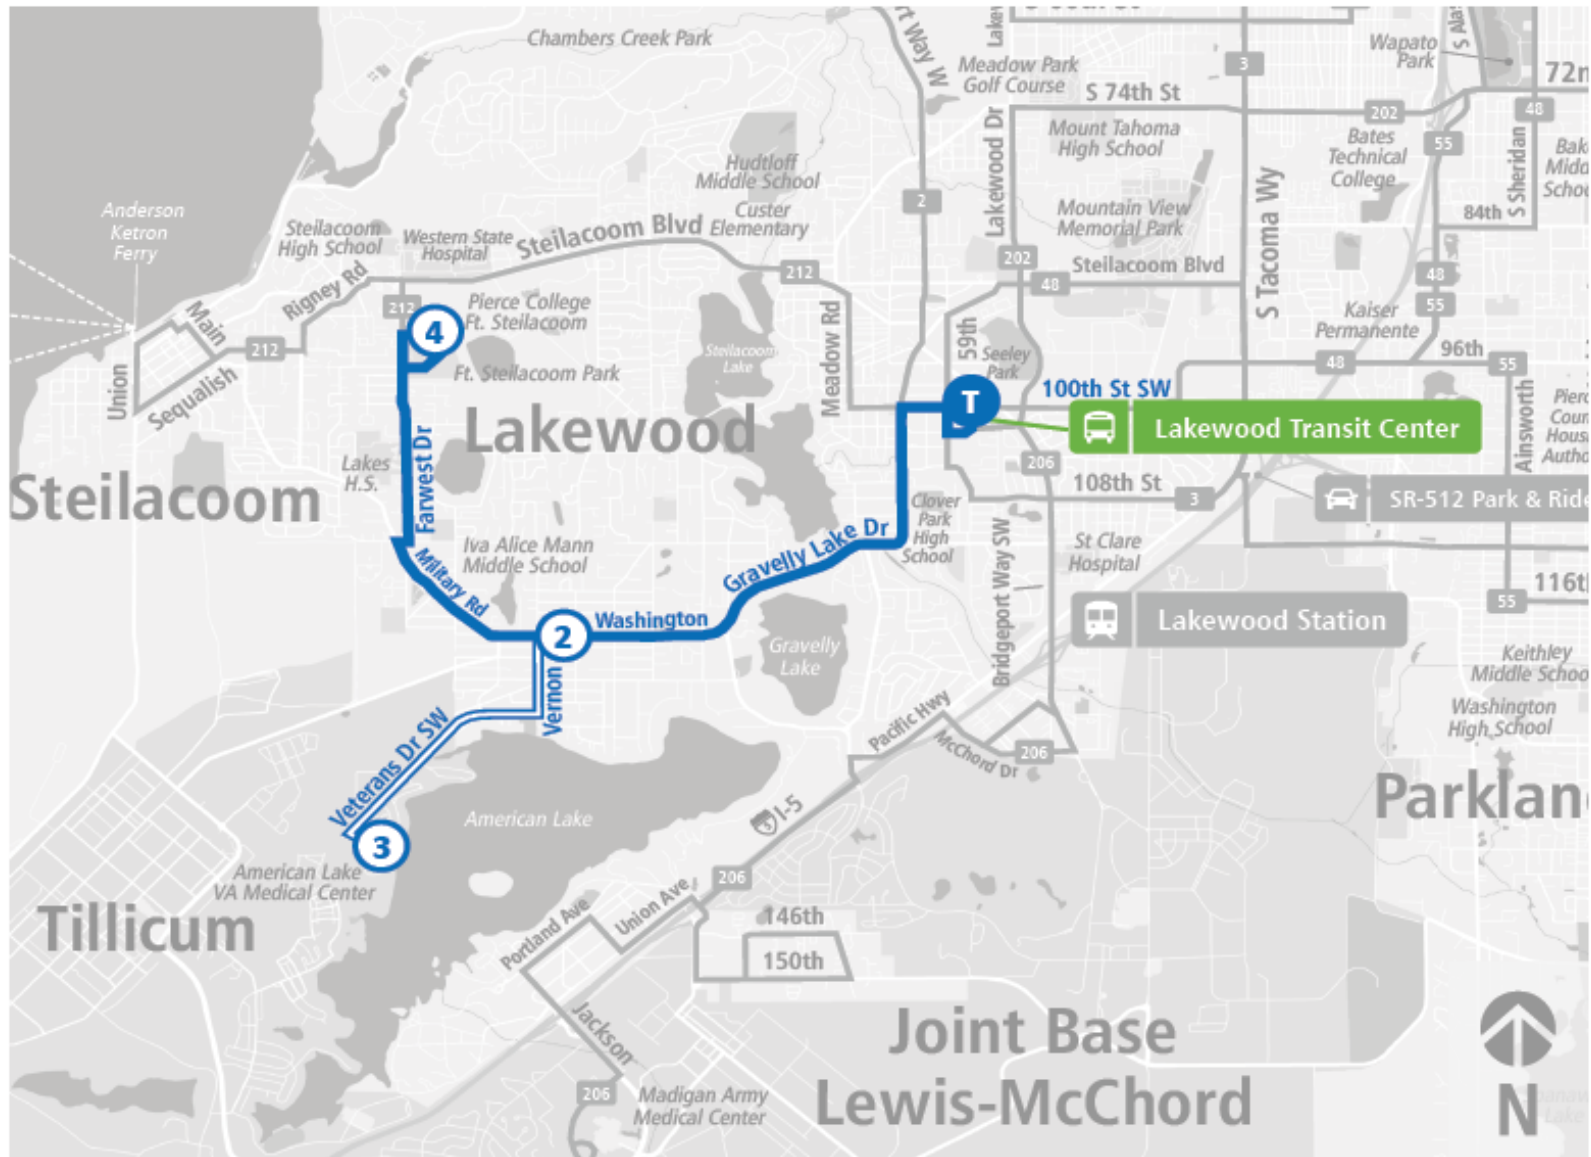

Route 214 Washington

NOTE: WEEKEND TRIPS FROM PIERCE COLLEGE TO LAKEWOOD DO NOT SERVE THE VA HOSPITAL.

Route 214 Washington | Pierce College - Steilacoom to Lakewood TC

WEEKDAY

Pierce College - Steilacoom	VA Hospital Bldg 61	Washington Blvd SW & Vernon Ave	Lakewood TC
05:16 AM	05:30 AM	05:37 AM	05:48 AM
06:16 AM	06:30 AM	06:37 AM	06:48 AM
06:46 AM	07:00 AM	07:07 AM	07:18 AM
07:16 AM	07:30 AM	07:37 AM	07:48 AM
07:46 AM	08:00 AM	08:07 AM	08:18 AM
08:16 AM	08:30 AM	08:37 AM	08:48 AM
08:46 AM	09:00 AM	09:07 AM	09:18 AM
09:16 AM	09:32 AM	09:41 AM	09:53 AM
09:46 AM	10:02 AM	10:11 AM	10:23 AM
10:16 AM	10:32 AM	10:41 AM	10:53 AM
10:46 AM	11:02 AM	11:11 AM	11:23 AM
11:18 AM	11:34 AM	11:43 AM	11:55 AM
11:48 AM	12:04 PM	12:13 PM	12:25 PM
12:18 PM	12:34 PM	12:43 PM	12:55 PM
12:48 PM	01:04 PM	01:13 PM	01:25 PM
01:18 PM	01:34 PM	01:43 PM	01:55 PM
01:48 PM	02:04 PM	02:13 PM	02:25 PM
02:18 PM	02:34 PM	02:43 PM	02:55 PM
02:48 PM	03:04 PM	03:13 PM	03:25 PM
03:18 PM	03:34 PM	03:43 PM	03:55 PM
03:46 PM	04:02 PM	04:11 PM	04:23 PM
04:16 PM	04:32 PM	04:41 PM	04:53 PM
04:46 PM	05:02 PM	05:11 PM	05:23 PM
05:18 PM	05:34 PM	05:43 PM	05:55 PM
05:48 PM	06:04 PM	06:13 PM	06:25 PM
06:18 PM	06:32 PM	06:39 PM	06:50 PM
07:18 PM	--	07:24 PM	07:35 PM
08:15 PM	--	08:21 PM	08:32 PM
09:15 PM	--	09:21 PM	09:32 PM
10:15 PM	--	10:21 PM	10:32 PM

Route 214 Washington | Pierce College - Steilacoom to Lakewood TC

SATURDAY

Pierce College - Steilacoom	Washington Blvd SW & Vernon Ave	Lakewood TC
08:20 AM	08:26 AM	08:37 AM
09:20 AM	09:26 AM	09:37 AM
10:20 AM	10:26 AM	10:37 AM
11:20 AM	11:26 AM	11:37 AM
12:20 PM	12:26 PM	12:37 PM
01:20 PM	01:26 PM	01:37 PM
02:20 PM	02:26 PM	02:37 PM
03:20 PM	03:26 PM	03:37 PM
04:20 PM	04:26 PM	04:37 PM
05:20 PM	05:26 PM	05:37 PM
06:20 PM	06:26 PM	06:37 PM
07:20 PM	07:26 PM	07:37 PM
08:20 PM	08:26 PM	08:37 PM
Pierce College - Steilacoom	Washington Blvd SW & Vernon Ave	Lakewood TC