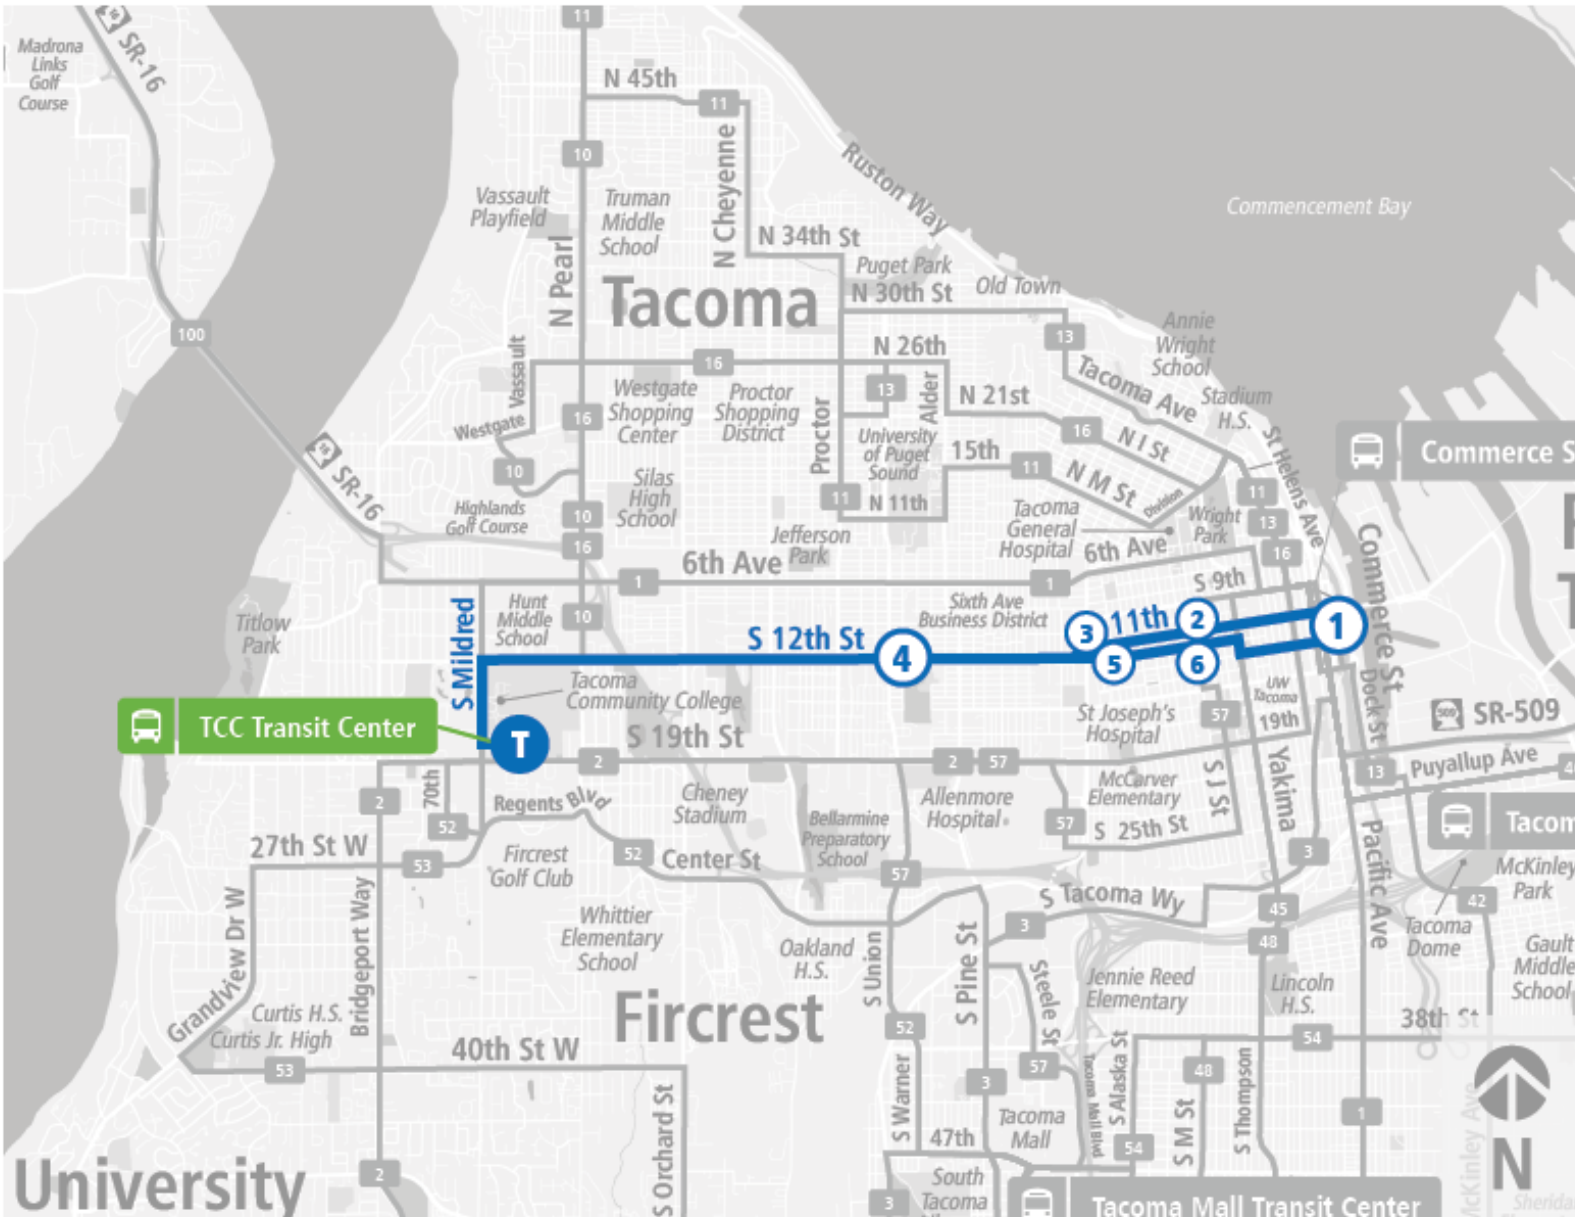

Route 28 S 12th St

Route 28 S 12th St | TCC TC to A St & E 12th St

WEEKDAY

| TCC TC | 12th St S & Union Ave | Earnest S Brazill St & Sprague | Earnest S Brazill St & MLK Jr Wy | A St & E 12th St |
|----------|-----------------------|--------------------------------|----------------------------------|------------------|
| 06:45 AM | 06:53 AM | 06:55 AM | 06:58 AM | 07:07 AM |
| 07:15 AM | 07:23 AM | 07:25 AM | 07:28 AM | 07:37 AM |
| 07:45 AM | 07:53 AM | 07:56 AM | 07:59 AM | 08:08 AM |
| 08:15 AM | 08:23 AM | 08:26 AM | 08:29 AM | 08:38 AM |
| 08:45 AM | 08:53 AM | 08:56 AM | 08:59 AM | 09:08 AM |
| 09:15 AM | 09:23 AM | 09:26 AM | 09:29 AM | 09:38 AM |
| 09:45 AM | 09:53 AM | 09:56 AM | 09:59 AM | 10:08 AM |
| 10:15 AM | 10:23 AM | 10:26 AM | 10:29 AM | 10:38 AM |
| 10:45 AM | 10:53 AM | 10:56 AM | 10:59 AM | 11:08 AM |
| 11:15 AM | 11:23 AM | 11:26 AM | 11:29 AM | 11:38 AM |
| 11:45 AM | 11:53 AM | 11:56 AM | 11:59 AM | 12:08 PM |
| 12:15 PM | 12:23 PM | 12:26 PM | 12:29 PM | 12:38 PM |
| 12:45 PM | 12:53 PM | 12:56 PM | 12:59 PM | 01:08 PM |
| 01:15 PM | 01:23 PM | 01:26 PM | 01:29 PM | 01:38 PM |
| 01:45 PM | 01:53 PM | 01:56 PM | 01:59 PM | 02:08 PM |
| 02:15 PM | 02:23 PM | 02:26 PM | 02:29 PM | 02:38 PM |
| 02:45 PM | 02:53 PM | 02:56 PM | 02:59 PM | 03:08 PM |
| 03:15 PM | 03:23 PM | 03:26 PM | 03:29 PM | 03:38 PM |
| 03:45 PM | 03:53 PM | 03:56 PM | 03:59 PM | 04:08 PM |
| 04:12 PM | 04:20 PM | 04:23 PM | 04:26 PM | 04:35 PM |
| 04:45 PM | 04:53 PM | 04:56 PM | 04:59 PM | 05:08 PM |
| 05:15 PM | 05:23 PM | 05:26 PM | 05:28 PM | 05:37 PM |
| 05:45 PM | 05:53 PM | 05:56 PM | 05:58 PM | 06:07 PM |
| 06:15 PM | 06:23 PM | 06:26 PM | 06:28 PM | 06:37 PM |
| 07:15 PM | 07:23 PM | 07:26 PM | 07:28 PM | 07:37 PM |
| 08:15 PM | 08:22 PM | 08:25 PM | 08:27 PM | 08:35 PM |
| 09:15 PM | 09:22 PM | 09:25 PM | 09:27 PM | 09:34 PM |
| TCC TC | 12th St S & Union Ave | Earnest S Brazill St & Sprague | Earnest S Brazill St & MLK Jr Wy | A St & E 12th St |