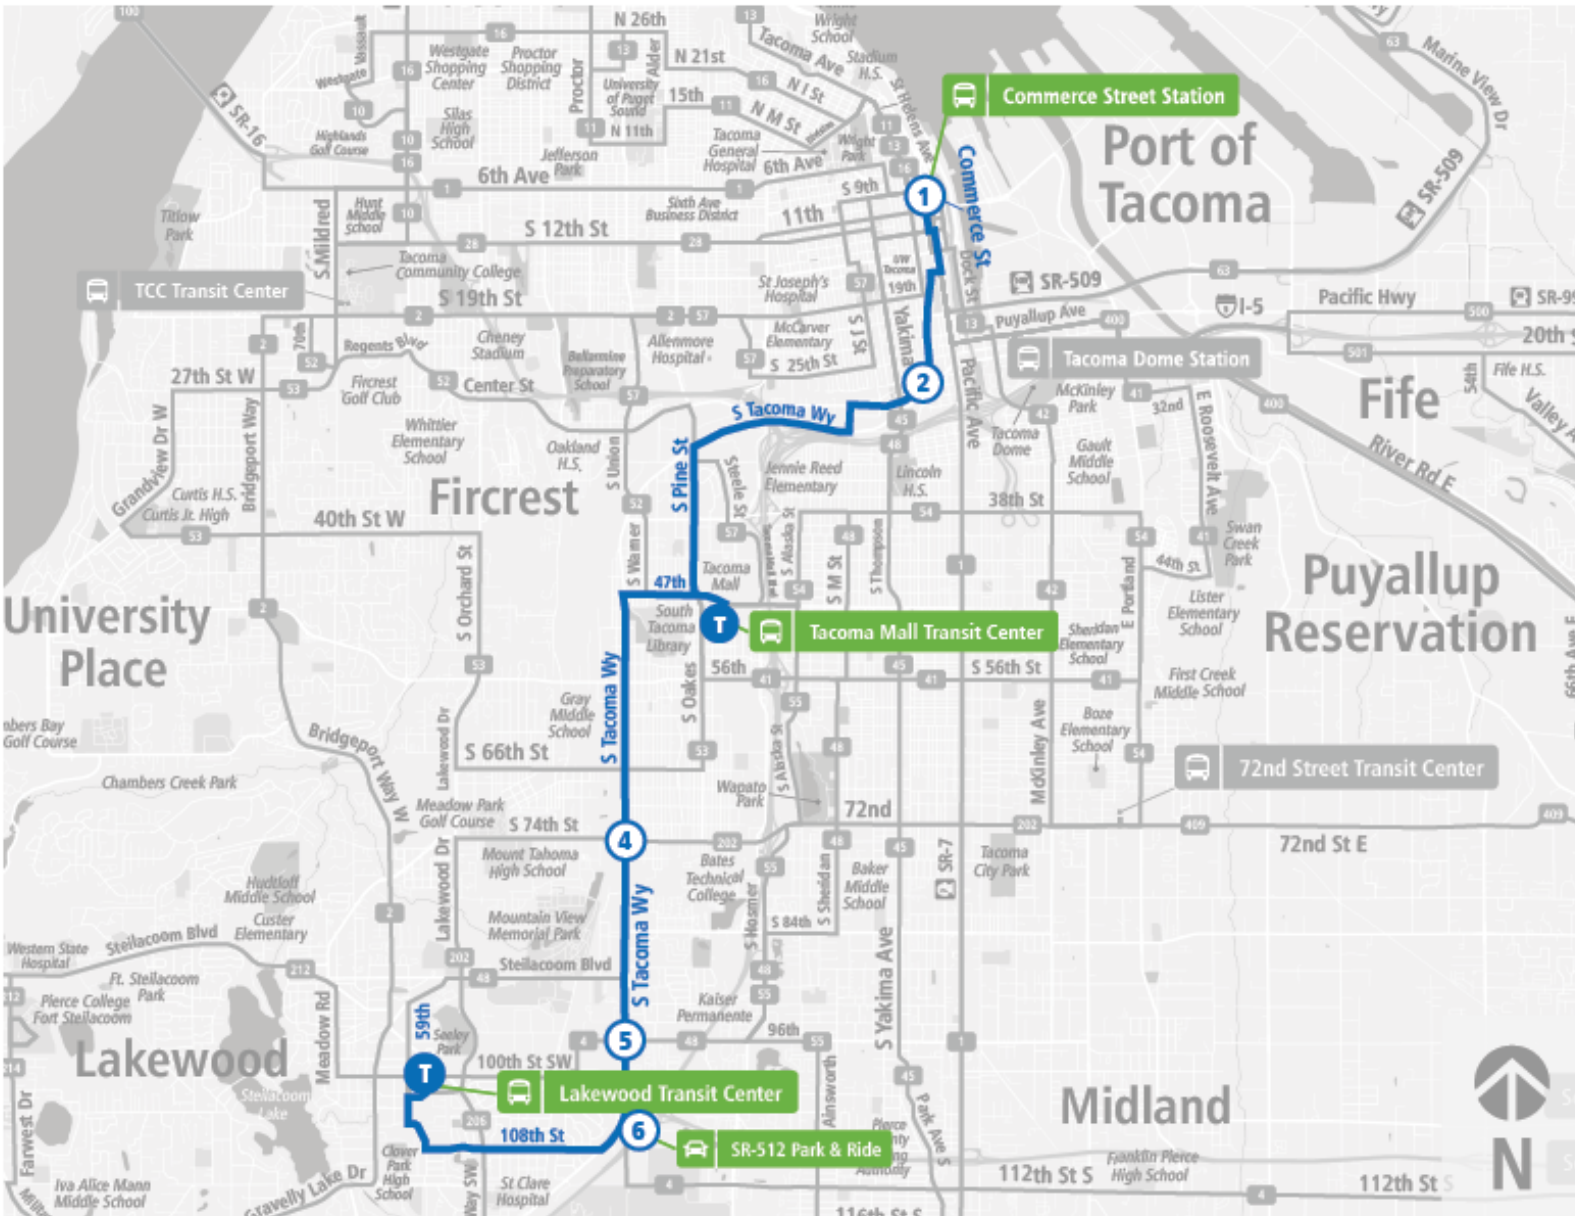

Route 3 Lakewood - Tacoma