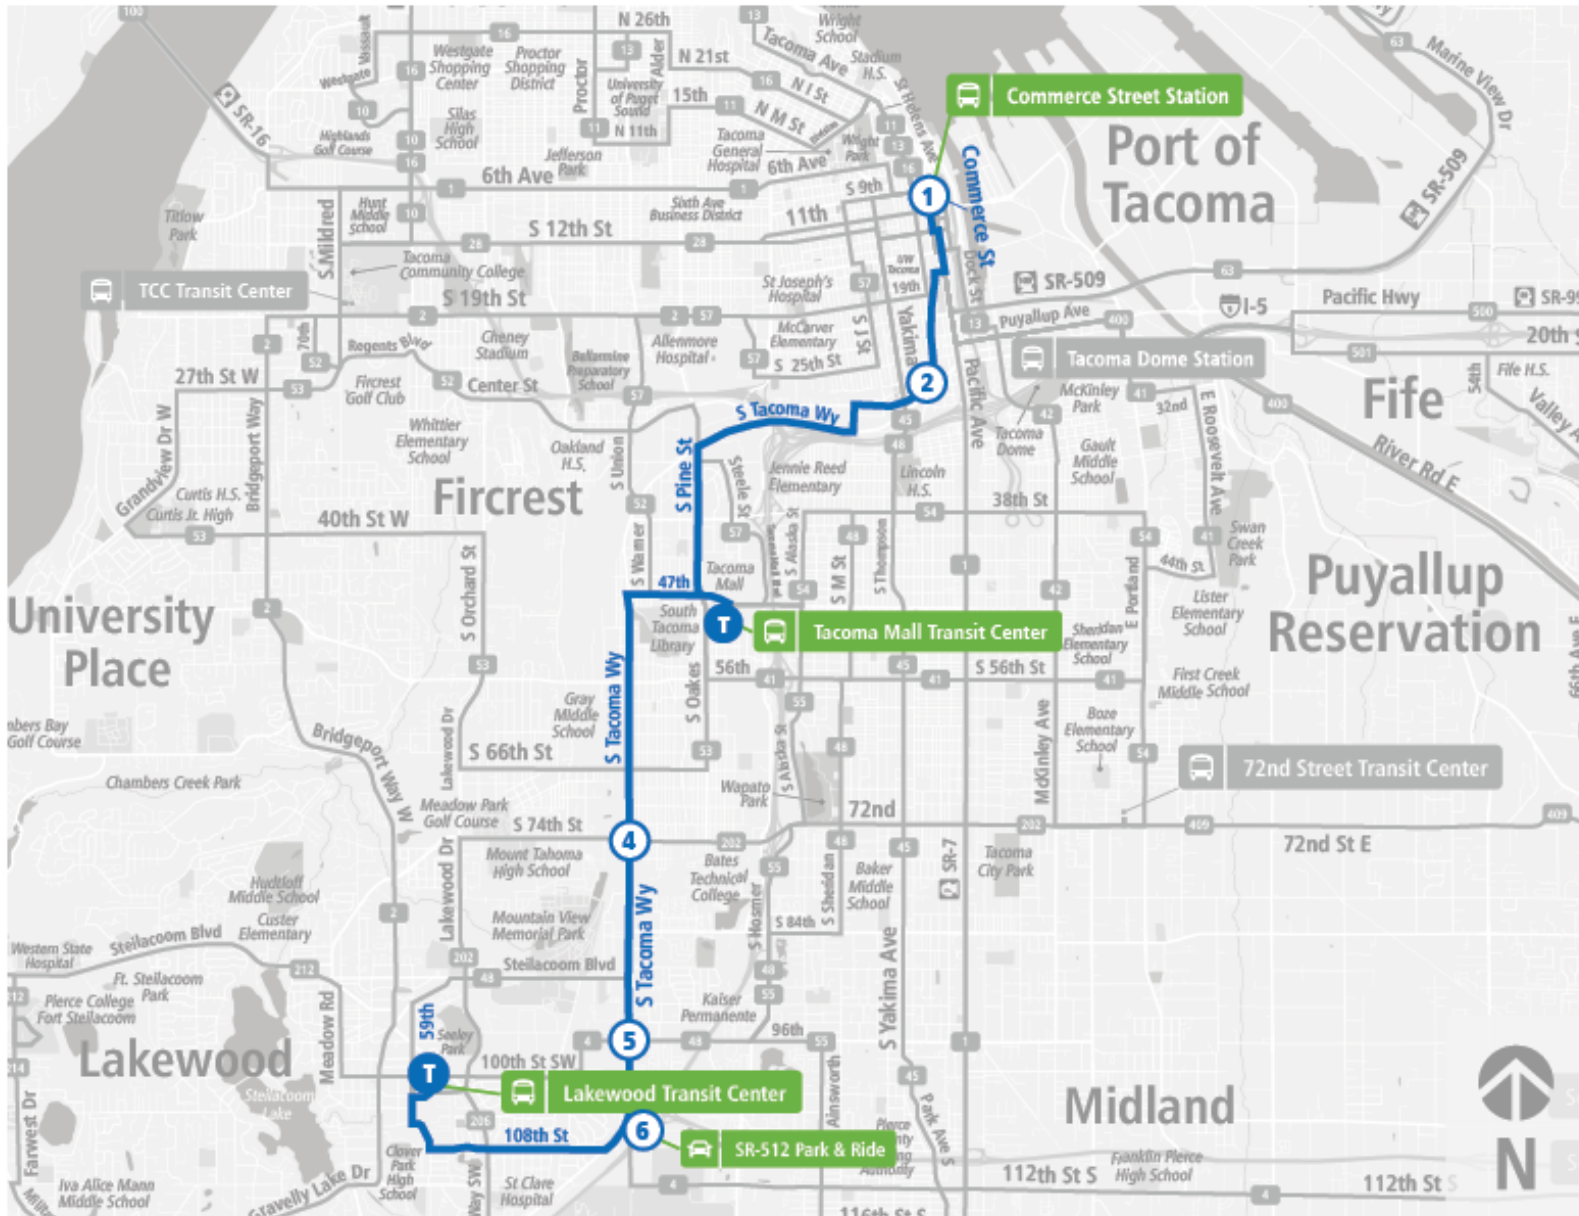

Route 3 Lakewood - Tacoma