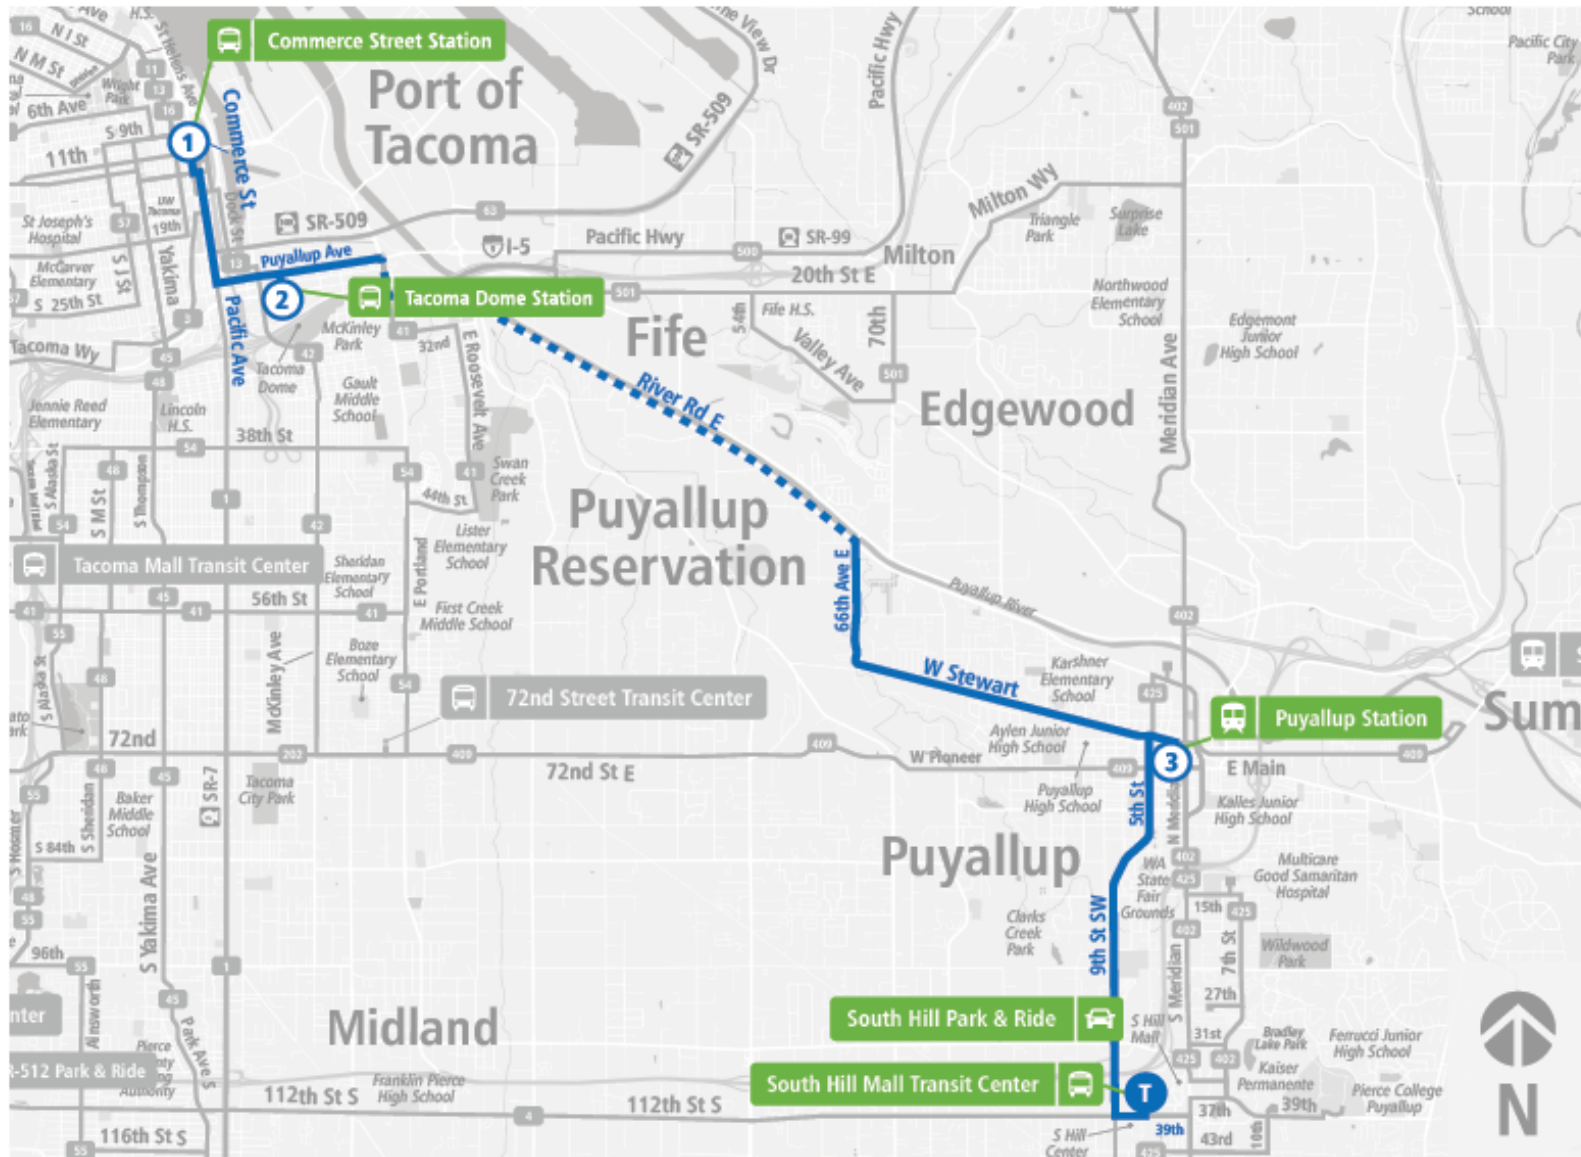

Route 400 Puyallup-Downtown Tacoma

NOTE: ROUTE 400 DOES NOT STOP ALONG RIVER ROAD.

Route 400 Puyallup-Downtown Tacoma | South Hill Mall TC to Commerce St Station - Zone F

WEEKDAY

South Hill Mall TC	South Hill P&R - Bay 1	Puyallup Station - Bay 1	Tacoma Dome Station - Zone E	Commerce St Station - Zone F
04:43 AM	04:47 AM	04:56 AM	05:14 AM	05:23 AM
05:13 AM	05:17 AM	05:26 AM	05:45 AM	05:54 AM
05:43 AM	05:47 AM	05:56 AM	06:15 AM	06:24 AM
06:13 AM	06:17 AM	06:26 AM	06:51 AM	07:02 AM
06:43 AM	06:47 AM	06:56 AM	07:21 AM	07:32 AM
07:13 AM	07:17 AM	07:26 AM	07:51 AM	08:02 AM
07:43 AM	07:47 AM	07:56 AM	08:21 AM	08:32 AM
08:13 AM	08:17 AM	08:26 AM	08:48 AM	08:58 AM
08:43 AM	08:47 AM	08:56 AM	09:17 AM	09:27 AM
09:15 AM	09:19 AM	09:28 AM	09:49 AM	09:59 AM
10:15 AM	10:19 AM	10:29 AM	10:49 AM	10:59 AM
11:15 AM	11:19 AM	11:29 AM	11:49 AM	11:59 AM
12:15 PM	12:19 PM	12:29 PM	12:49 PM	12:59 PM
01:15 PM	01:19 PM	01:29 PM	01:49 PM	01:59 PM
02:15 PM	02:20 PM	02:30 PM	02:50 PM	03:02 PM
02:45 PM	02:50 PM	03:00 PM	03:20 PM	03:32 PM
03:15 PM	03:20 PM	03:30 PM	03:50 PM	04:03 PM
03:43 PM	03:48 PM	03:58 PM	04:18 PM	04:31 PM
04:12 PM	04:17 PM	04:27 PM	04:47 PM	05:00 PM
04:42 PM	04:47 PM	04:57 PM	05:16 PM	05:27 PM
05:15 PM	05:20 PM	05:30 PM	05:49 PM	06:00 PM
05:45 PM	05:50 PM	06:00 PM	06:19 PM	06:30 PM
06:15 PM	06:20 PM	06:30 PM	06:49 PM	07:00 PM
07:15 PM	07:19 PM	07:28 PM	07:46 PM	07:55 PM
08:15 PM	08:19 PM	08:28 PM	08:46 PM	08:55 PM
South Hill Mall TC	South Hill P&R - Bay 1	Puyallup Station - Bay 1	Tacoma Dome Station - Zone E	Commerce St Station - Zone F