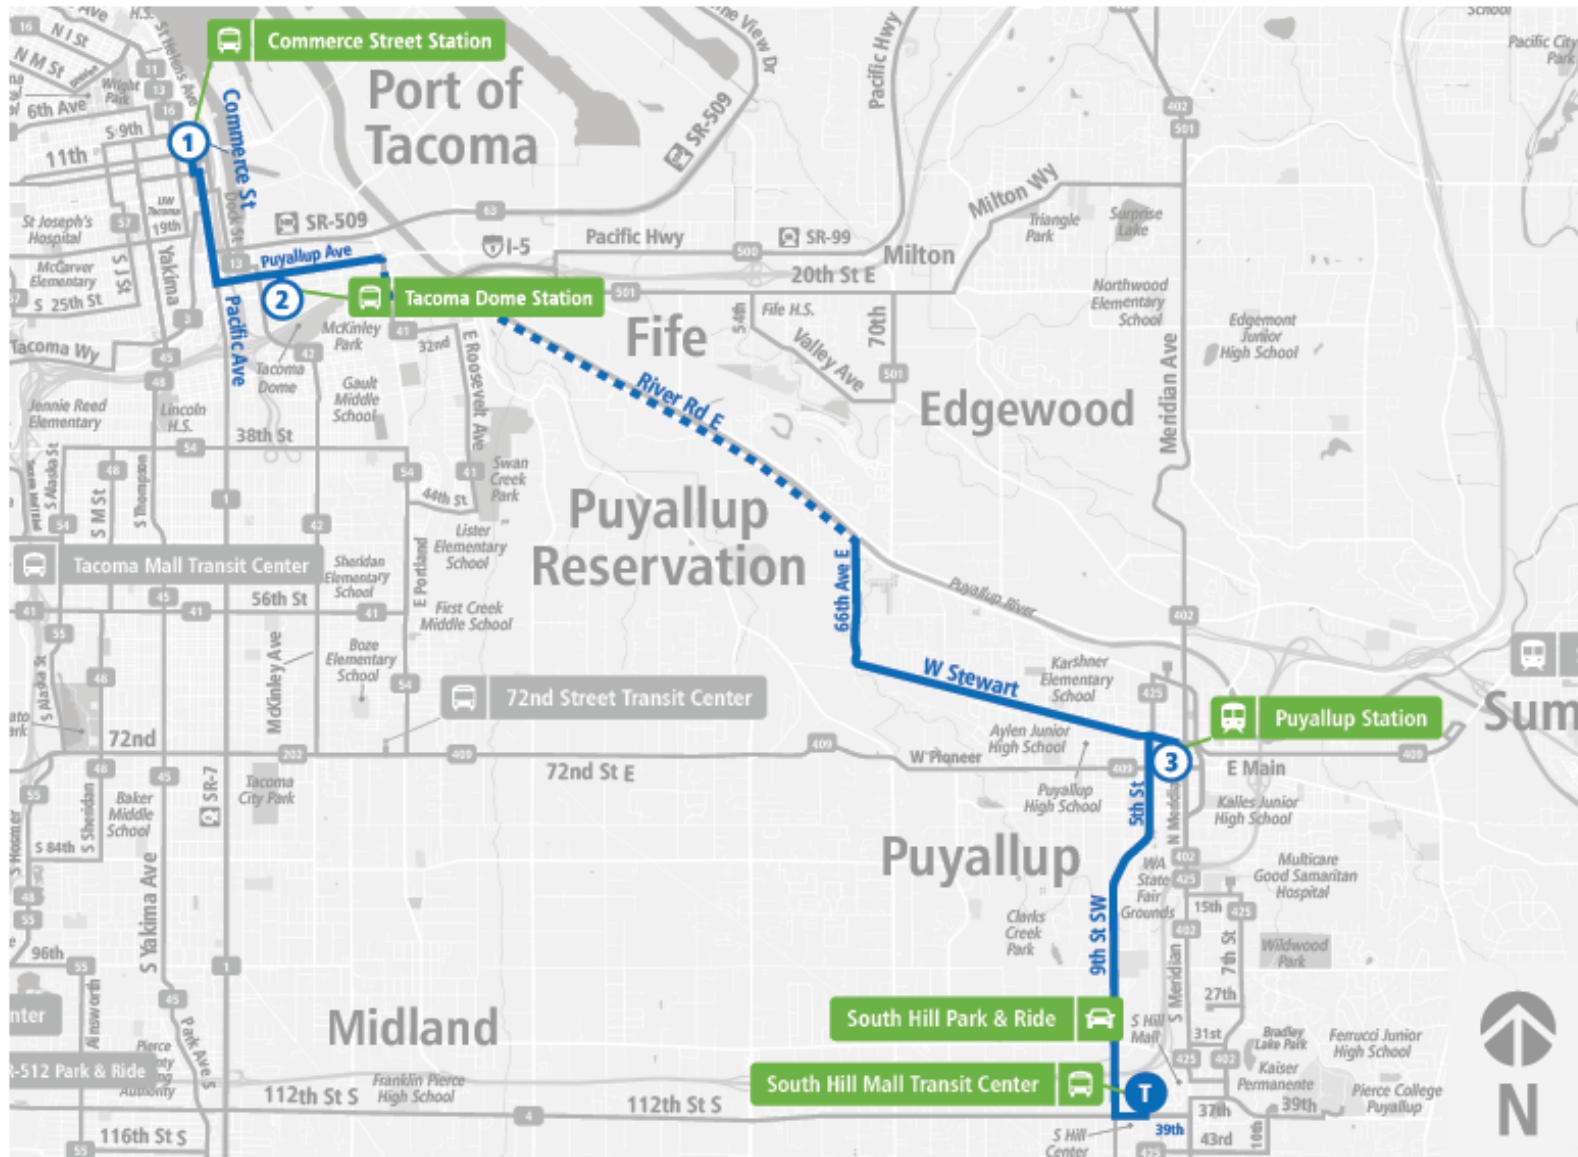

Route 400 Puyallup-Downtown Tacoma

NOTE: ROUTE 400 DOES NOT STOP ALONG RIVER ROAD.

Route 400 Puyallup-Downtown Tacoma | South Hill Mall TC to Commerce St Station - Zone F

WEEKDAY

| South Hill Mall TC | South Hill P&R - Bay 1 | Puyallup Station - Bay 1 | Tacoma Dome Station - Zone E | Commerce St Station - Zone F |
|--------------------|------------------------|--------------------------|------------------------------|------------------------------|
| 04:43 AM | 04:47 AM | 04:56 AM | 05:14 AM | 05:23 AM |
| 05:13 AM | 05:17 AM | 05:26 AM | 05:45 AM | 05:54 AM |
| 05:43 AM | 05:47 AM | 05:56 AM | 06:15 AM | 06:24 AM |
| 06:13 AM | 06:17 AM | 06:26 AM | 06:51 AM | 07:02 AM |
| 06:43 AM | 06:47 AM | 06:56 AM | 07:21 AM | 07:32 AM |
| 07:13 AM | 07:17 AM | 07:26 AM | 07:51 AM | 08:02 AM |
| 07:43 AM | 07:47 AM | 07:56 AM | 08:21 AM | 08:32 AM |
| 08:13 AM | 08:17 AM | 08:26 AM | 08:48 AM | 08:58 AM |
| 08:43 AM | 08:47 AM | 08:56 AM | 09:17 AM | 09:27 AM |
| 09:15 AM | 09:19 AM | 09:28 AM | 09:49 AM | 09:59 AM |
| 10:15 AM | 10:19 AM | 10:29 AM | 10:49 AM | 10:59 AM |
| 11:15 AM | 11:19 AM | 11:29 AM | 11:49 AM | 11:59 AM |
| 12:15 PM | 12:19 PM | 12:29 PM | 12:49 PM | 12:59 PM |
| 01:15 PM | 01:19 PM | 01:29 PM | 01:49 PM | 01:59 PM |
| 02:15 PM | 02:20 PM | 02:30 PM | 02:50 PM | 03:02 PM |
| 02:45 PM | 02:50 PM | 03:00 PM | 03:20 PM | 03:32 PM |
| 03:15 PM | 03:20 PM | 03:30 PM | 03:50 PM | 04:03 PM |
| 03:43 PM | 03:48 PM | 03:58 PM | 04:18 PM | 04:31 PM |
| 04:12 PM | 04:17 PM | 04:27 PM | 04:47 PM | 05:00 PM |
| 04:42 PM | 04:47 PM | 04:57 PM | 05:16 PM | 05:27 PM |
| 05:15 PM | 05:20 PM | 05:30 PM | 05:49 PM | 06:00 PM |
| 05:45 PM | 05:50 PM | 06:00 PM | 06:19 PM | 06:30 PM |
| 06:15 PM | 06:20 PM | 06:30 PM | 06:49 PM | 07:00 PM |
| 07:15 PM | 07:19 PM | 07:28 PM | 07:46 PM | 07:55 PM |
| 08:15 PM | 08:19 PM | 08:28 PM | 08:46 PM | 08:55 PM |
| South Hill Mall TC | South Hill P&R - Bay 1 | Puyallup Station - Bay 1 | Tacoma Dome Station - Zone E | Commerce St Station - Zone F |