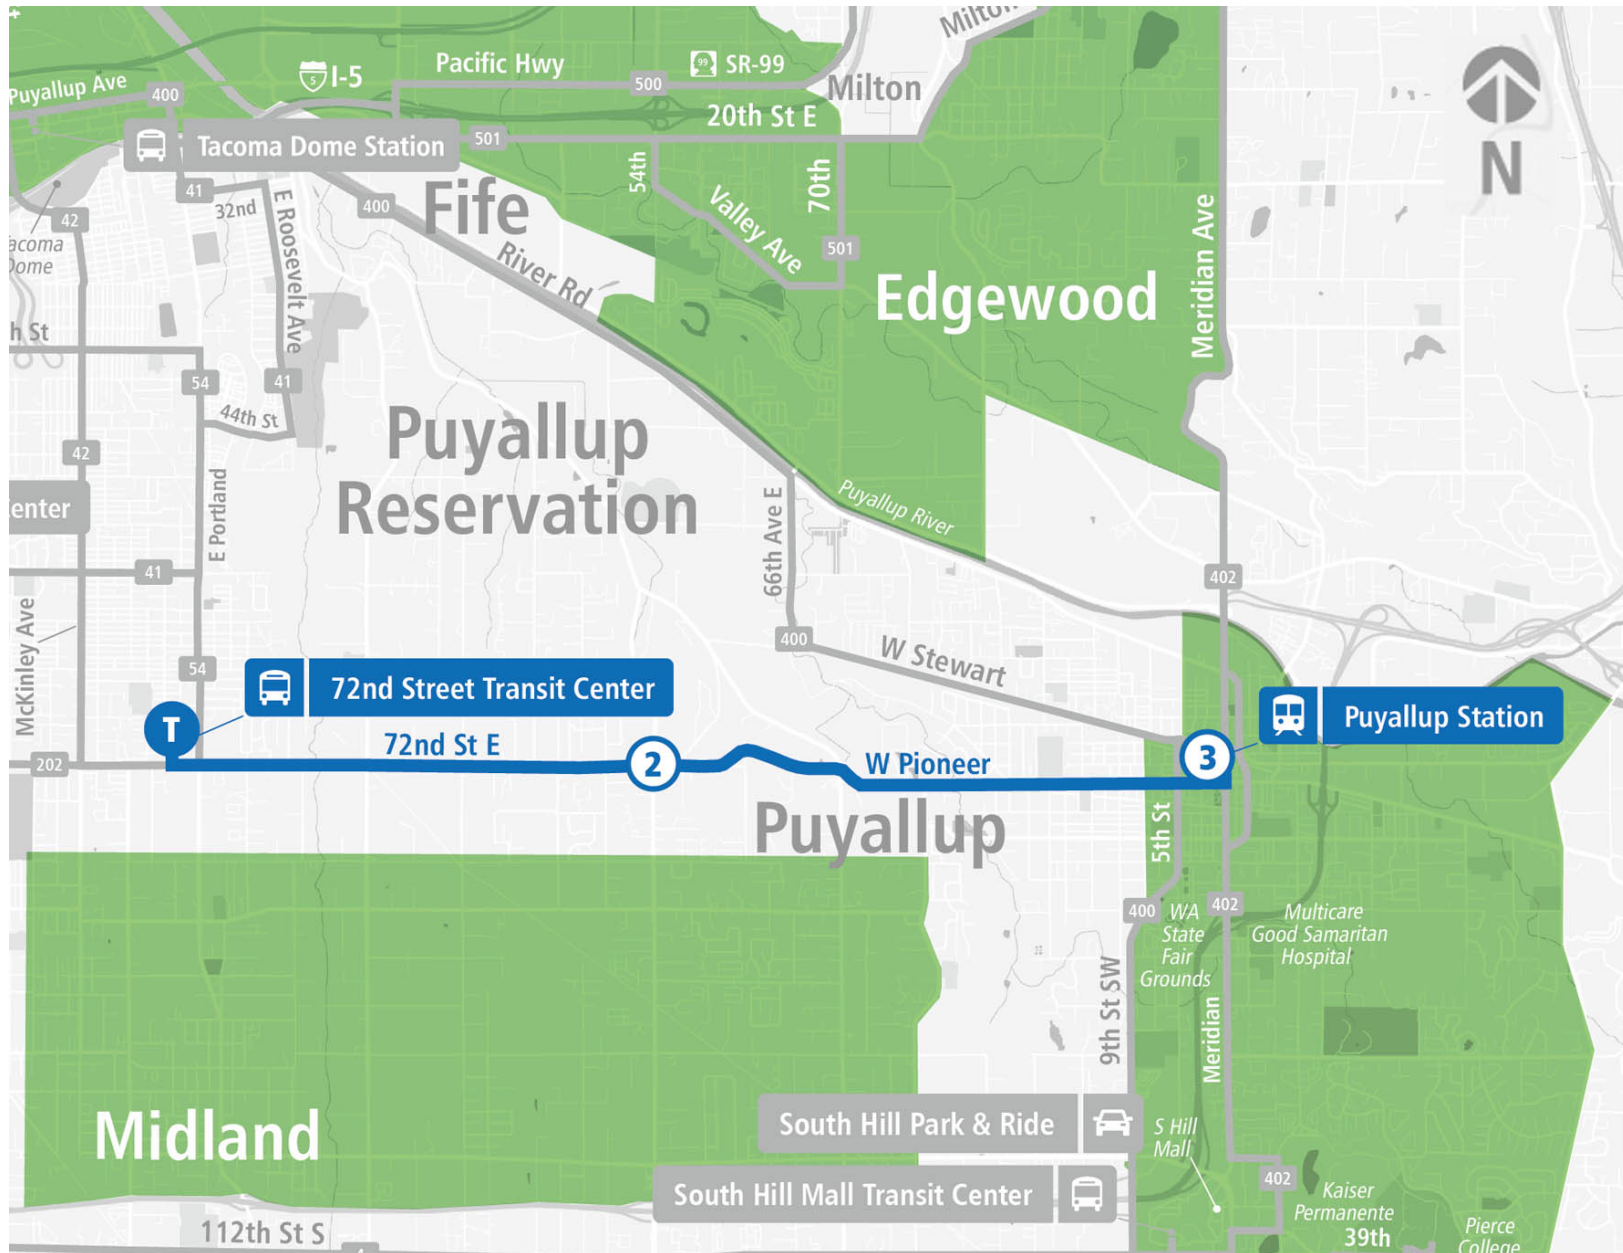

Route 409 Puyallup - 72nd St

**Route 409 Puyallup - 72nd St | 72nd St TC to Puyallup Station - Bay 2**
**WEEKDAY**

<b>72nd St TC</b>	<b>72nd St E &amp; Canyon Rd</b>	<b>Puyallup Station - Bay 2</b>
06:10 AM	06:17 AM	06:31 AM
07:10 AM	07:17 AM	07:31 AM
08:10 AM	08:17 AM	08:31 AM
09:10 AM	09:17 AM	09:31 AM
10:10 AM	10:17 AM	10:31 AM
11:10 AM	11:17 AM	11:31 AM
12:10 PM	12:17 PM	12:31 PM
01:10 PM	01:17 PM	01:31 PM
02:10 PM	02:17 PM	02:31 PM
03:10 PM	03:17 PM	03:32 PM
04:10 PM	04:17 PM	04:33 PM
05:10 PM	05:17 PM	05:33 PM
06:10 PM	06:17 PM	06:33 PM
07:10 PM	07:17 PM	07:33 PM
<b>72nd St TC</b>	<b>72nd St E &amp; Canyon Rd</b>	<b>Puyallup Station - Bay 2</b>

Route 409 Puyallup - 72nd St | Puyallup Station - Bay 2 to 72nd St TC

**WEEKDAY**

Puyallup Station - Bay 2	72nd St E & Canyon Rd	72nd St TC
06:42 AM	06:52 AM	06:59 AM
07:42 AM	07:52 AM	07:59 AM
08:42 AM	08:52 AM	08:59 AM
09:42 AM	09:52 AM	09:59 AM
10:42 AM	10:52 AM	10:59 AM
11:42 AM	11:52 AM	11:59 AM
12:42 PM	12:54 PM	01:01 PM
01:42 PM	01:54 PM	02:01 PM
02:42 PM	02:55 PM	03:03 PM
03:42 PM	03:55 PM	04:03 PM
04:42 PM	04:55 PM	05:03 PM
05:42 PM	05:53 PM	06:01 PM *
06:42 PM	06:53 PM	07:01 PM *
07:42 PM	07:53 PM	08:01 PM *
Puyallup Station - Bay 2	72nd St E & Canyon Rd	72nd St TC

\* These trips do not continue as Route 202

## Route 409 Puyallup - 72nd St | 72nd St TC to Puyallup Station - Bay 2

**SATURDAY**

<b>72nd St TC</b>	<b>72nd St E &amp; Canyon Rd</b>	<b>Puyallup Station - Bay 2</b>
09:46 AM	09:52 AM	10:07 AM
10:46 AM	10:52 AM	11:07 AM
11:46 AM	11:52 AM	12:07 PM
12:46 PM	12:52 PM	01:07 PM
01:46 PM	01:52 PM	02:07 PM
02:46 PM	02:52 PM	03:07 PM
03:46 PM	03:52 PM	04:07 PM
04:46 PM	04:52 PM	05:07 PM
05:46 PM	05:52 PM	06:07 PM
<b>72nd St TC</b>	<b>72nd St E &amp; Canyon Rd</b>	<b>Puyallup Station - Bay 2</b>