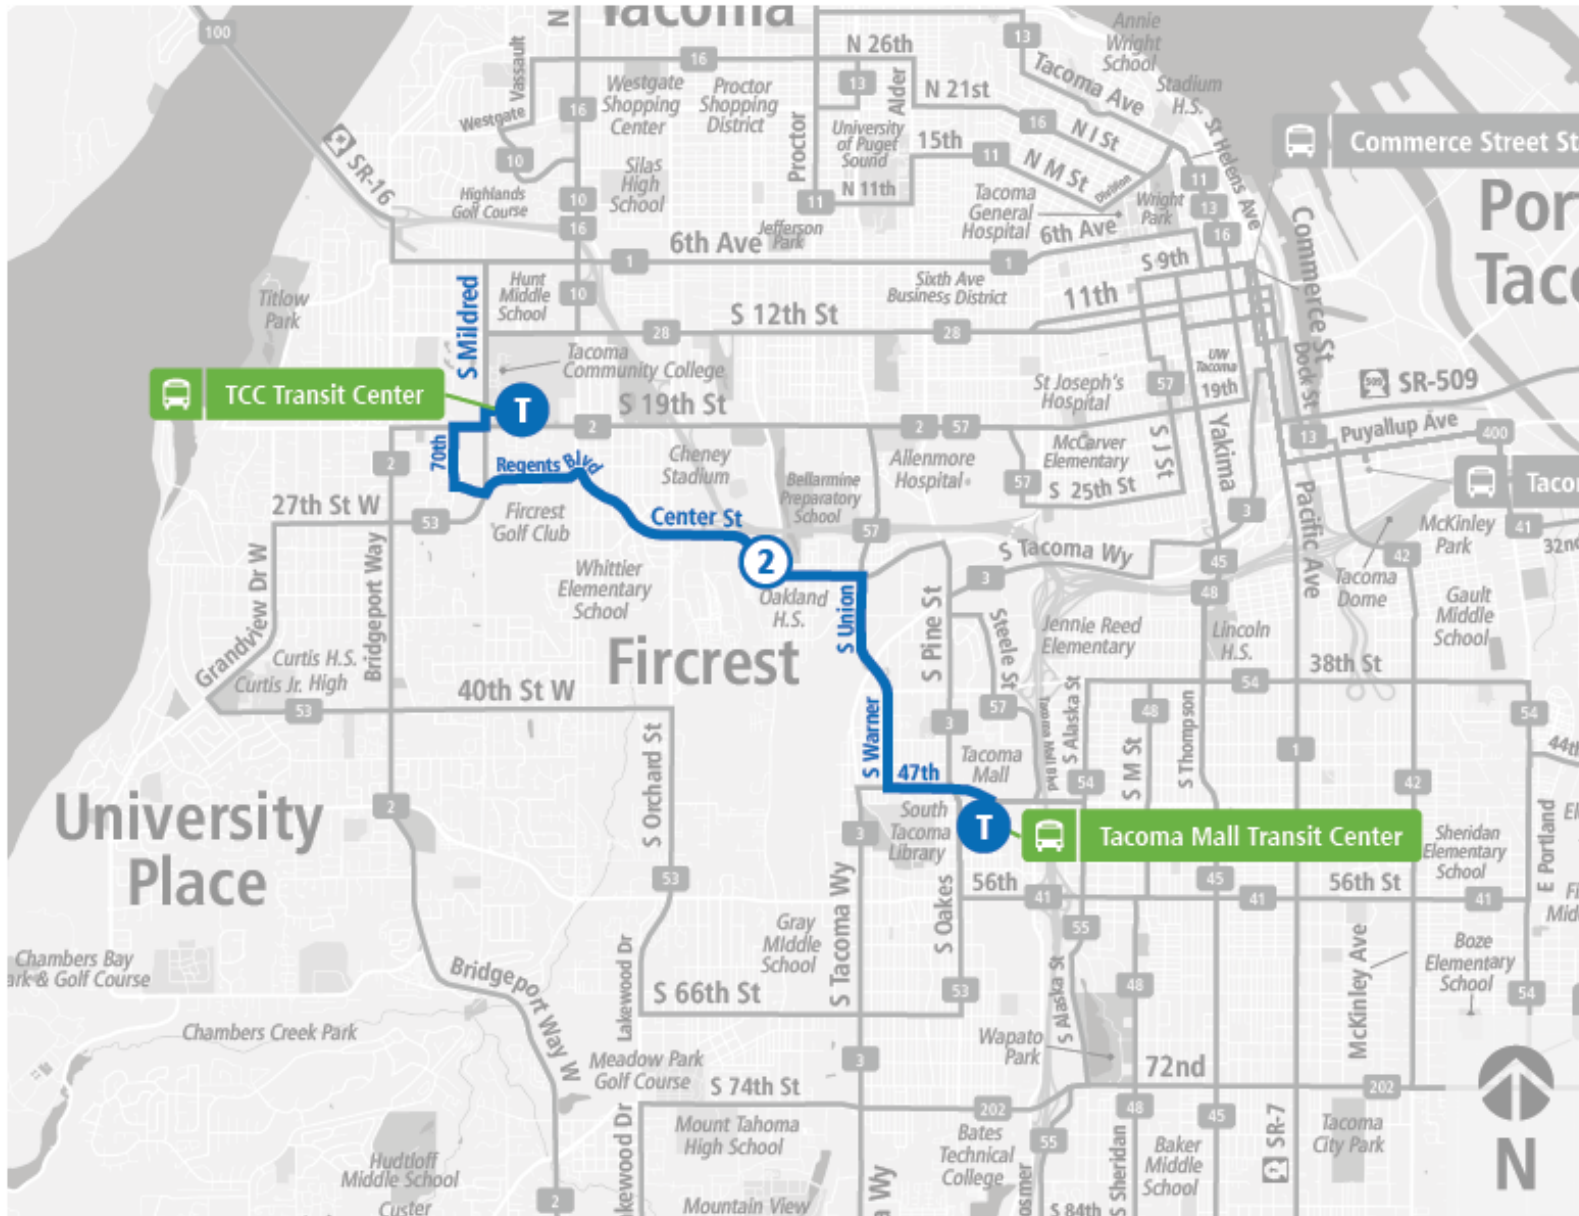

Route 52 Fircrest - TCC

Route 52 Fircrest - TCC | TCC TC to Tacoma Mall TC

WEEKDAY

TCC TC	Center St & Mason Ave	Tacoma Mall TC
06:15 AM	06:25 AM	06:34 AM
06:45 AM	06:55 AM	07:04 AM
07:15 AM	07:25 AM	07:36 AM
07:45 AM	07:55 AM	08:06 AM
08:15 AM	08:25 AM	08:36 AM
08:45 AM	08:55 AM	09:06 AM
09:15 AM	09:25 AM	09:36 AM
09:45 AM	09:55 AM	10:06 AM
10:15 AM	10:25 AM	10:36 AM
10:45 AM	10:55 AM	11:06 AM
11:15 AM	11:26 AM	11:37 AM
11:45 AM	11:56 AM	12:07 PM
12:15 PM	12:26 PM	12:37 PM
12:45 PM	12:56 PM	01:07 PM
01:15 PM	01:26 PM	01:37 PM
01:45 PM	01:56 PM	02:07 PM
02:15 PM	02:26 PM	02:37 PM
02:45 PM	02:56 PM	03:07 PM
03:15 PM	03:26 PM	03:37 PM
03:45 PM	03:56 PM	04:07 PM
04:15 PM	04:26 PM	04:37 PM
04:45 PM	04:57 PM	05:08 PM
05:15 PM	05:27 PM	05:38 PM
05:45 PM	05:56 PM	06:07 PM
06:15 PM	06:26 PM	06:37 PM
07:15 PM	07:24 PM	07:35 PM
08:15 PM	08:24 PM	08:34 PM
09:15 PM	09:24 PM	09:34 PM
TCC TC	Center St & Mason Ave	Tacoma Mall TC

Route 52 Fircrest - TCC | Tacoma Mall TC to TCC TC

SUNDAY

Tacoma Mall TC	Center St & Mason St S	TCC TC
09:35 AM	09:43 AM	09:53 AM
10:35 AM	10:43 AM	10:53 AM
11:35 AM	11:43 AM	11:53 AM
12:35 PM	12:43 PM	12:53 PM
01:35 PM	01:43 PM	01:53 PM
02:35 PM	02:43 PM	02:53 PM
03:35 PM	03:43 PM	03:53 PM
04:35 PM	04:43 PM	04:53 PM
05:35 PM	05:43 PM	05:53 PM
06:35 PM	06:43 PM	06:53 PM
Tacoma Mall TC	Center St & Mason St S	TCC TC