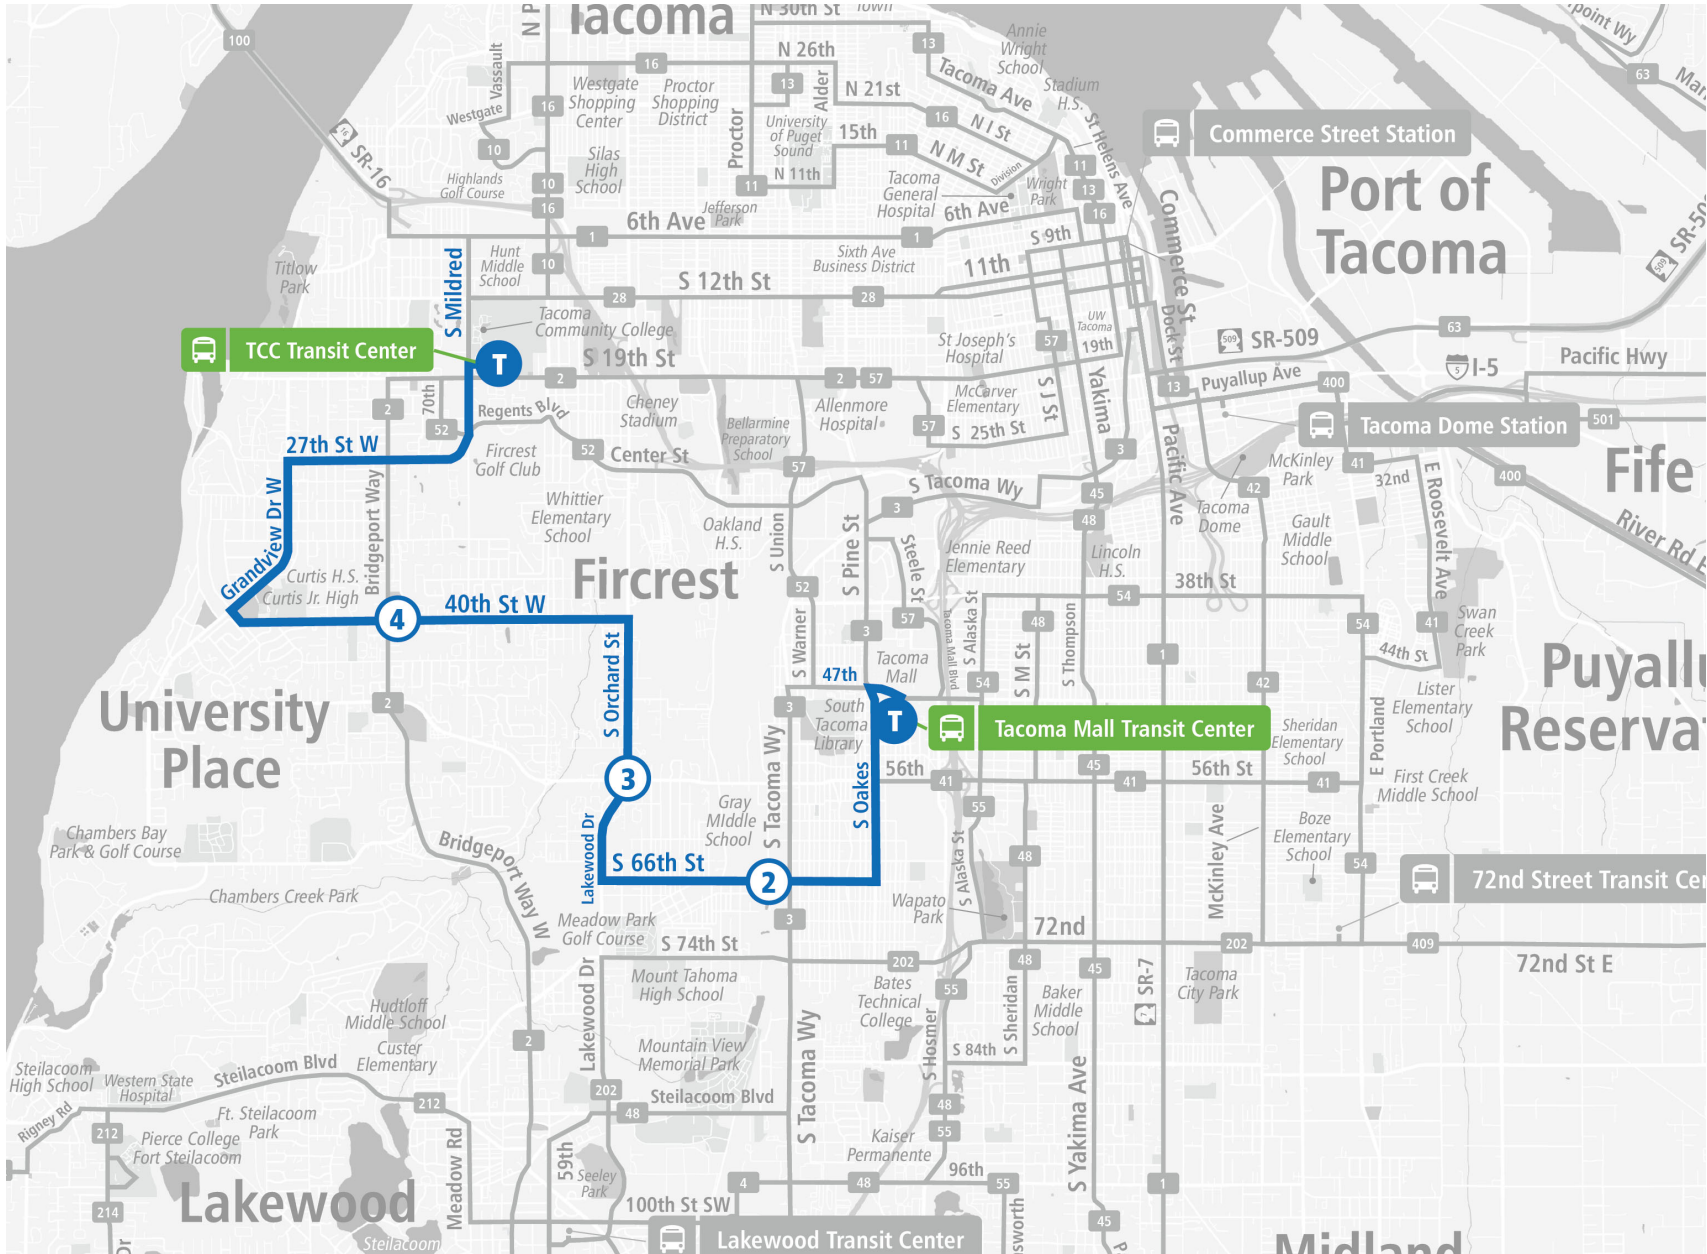

Route 53 University Place

Route 53 University Place | TCC TC to Tacoma Mall TC

WEEKDAY

TCC TC	40th St W & Bridgeport Wy W	Orchard St W & 56th St S	66th St S & Adams St	Tacoma Mall TC
05:45 AM	05:58 AM	06:05 AM	06:10 AM	06:19 AM
06:15 AM	06:28 AM	06:35 AM	06:40 AM	06:50 AM
06:45 AM	06:59 AM	07:06 AM	07:11 AM	07:21 AM
07:15 AM	07:29 AM	07:36 AM	07:41 AM	07:52 AM
07:45 AM	07:59 AM	08:06 AM	08:11 AM	08:22 AM
08:15 AM	08:29 AM	08:36 AM	08:41 AM	08:52 AM
08:45 AM	08:59 AM	09:06 AM	09:11 AM	09:22 AM
09:15 AM	09:29 AM	09:36 AM	09:41 AM	09:52 AM
09:45 AM	09:59 AM	10:06 AM	10:11 AM	10:22 AM
10:15 AM	10:29 AM	10:36 AM	10:41 AM	10:52 AM
10:45 AM	10:59 AM	11:06 AM	11:11 AM	11:22 AM
11:15 AM	11:29 AM	11:36 AM	11:41 AM	11:53 AM
11:45 AM	11:59 AM	12:06 PM	12:11 PM	12:23 PM
12:15 PM	12:29 PM	12:38 PM	12:43 PM	12:55 PM
12:45 PM	12:59 PM	01:08 PM	01:13 PM	01:25 PM
01:15 PM	01:29 PM	01:38 PM	01:43 PM	01:55 PM
01:45 PM	01:59 PM	02:08 PM	02:13 PM	02:27 PM
02:15 PM	02:29 PM	02:38 PM	02:43 PM	02:57 PM
02:45 PM	02:59 PM	03:08 PM	03:13 PM	03:27 PM
03:15 PM	03:29 PM	03:38 PM	03:43 PM	03:55 PM
03:45 PM	03:59 PM	04:08 PM	04:13 PM	04:25 PM
04:15 PM	04:29 PM	04:38 PM	04:43 PM	04:55 PM
04:45 PM	04:59 PM	05:08 PM	05:13 PM	05:25 PM
05:15 PM	05:29 PM	05:38 PM	05:43 PM	05:54 PM
05:56 PM	06:10 PM	06:19 PM	06:24 PM	06:35 PM
06:56 PM	07:10 PM	07:18 PM	07:23 PM	07:33 PM
07:56 PM	08:10 PM	08:18 PM	08:23 PM	08:33 PM
08:56 PM	09:10 PM	09:18 PM	09:22 PM	09:31 PM
09:56 PM	10:09 PM	10:16 PM	10:20 PM	10:29 PM
TCC TC	40th St W & Bridgeport Wy W	Orchard St W & 56th St S	66th St S & Adams St	Tacoma Mall TC