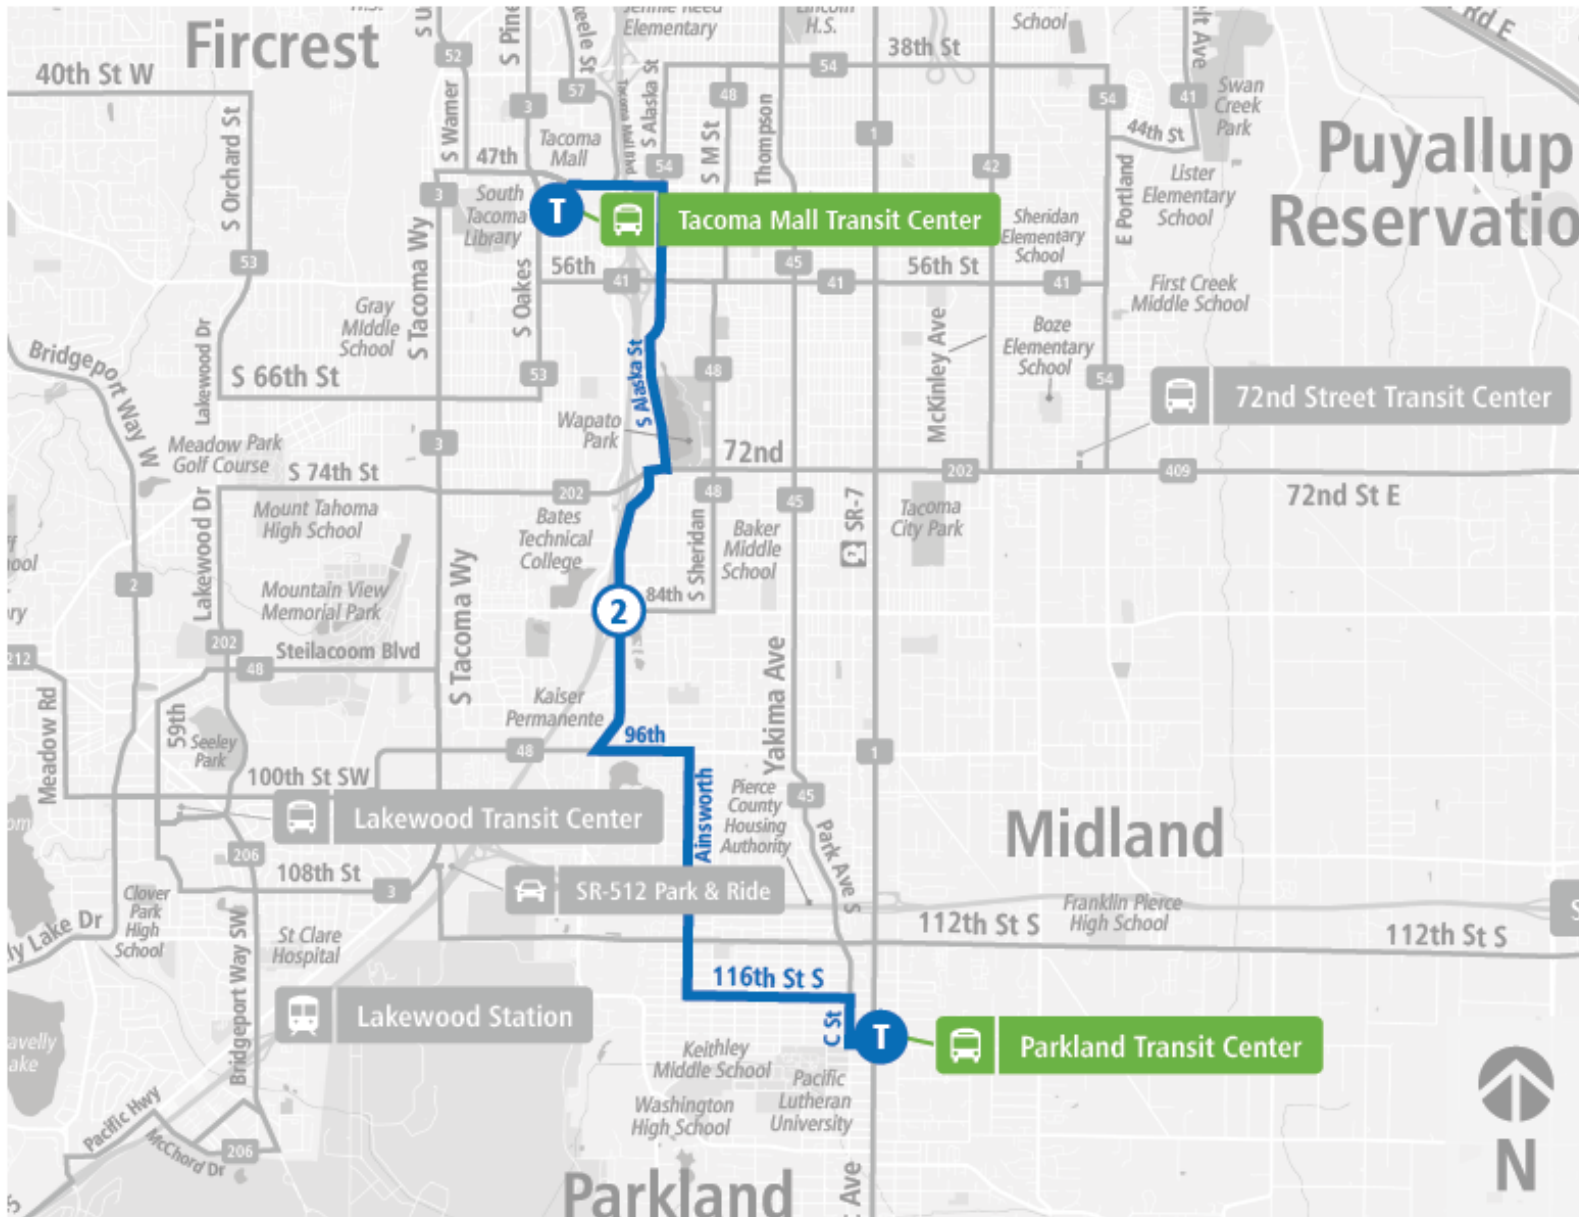

Route 55 Tacoma Mall