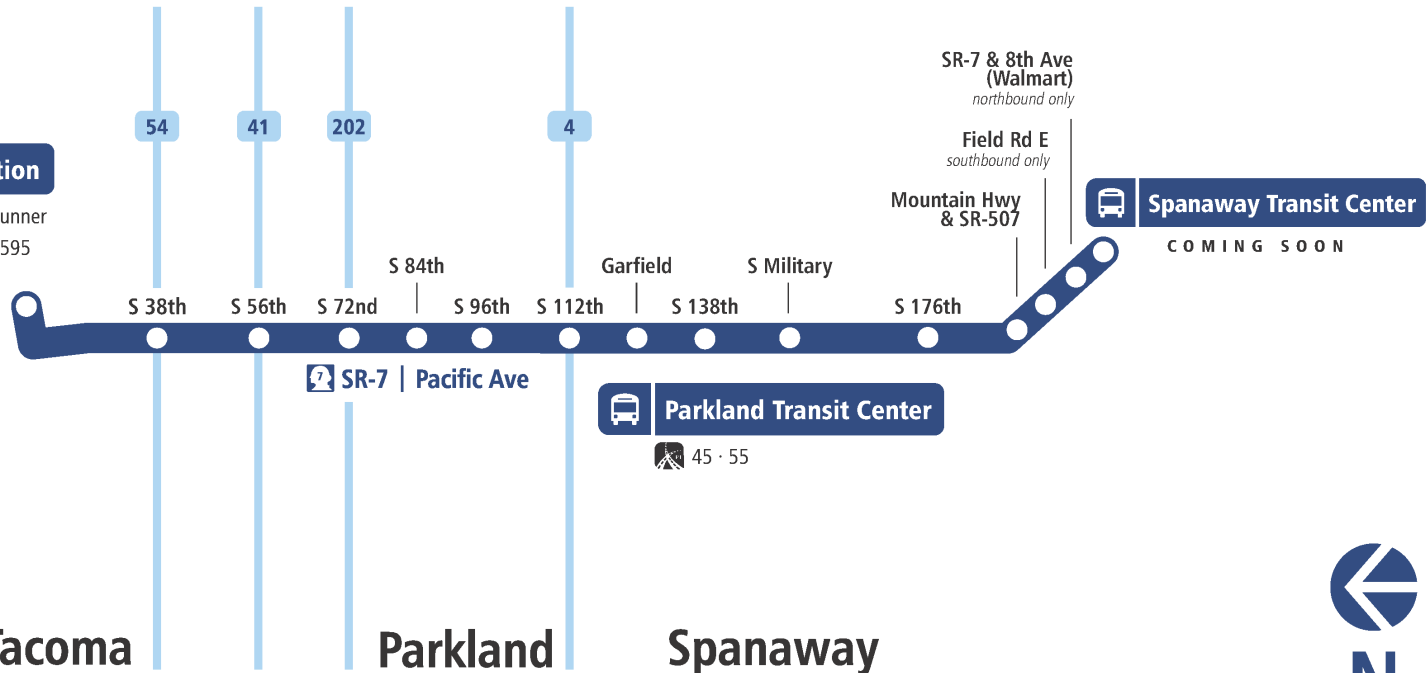

Stream Community Line Tacoma - Spanaway

COMMUNITY LINE

Tacoma Dome Station

41 · 400 · 500 · 501 · Runner
 574 · 586 · 590 · 594 · 595
 Tacoma Link · Sounder

Scan To Learn More
View an interactive map,
timetables and fare info

- Community Line Stations
- Transit Hubs
- Intersecting Routes
Route 1 connects along
SR-7 | Pacific Avenue

Stream Community Line Tacoma - Spanaway | SR 7 & 8th Ave - Walmart to Tacoma Dome Station - Zone D

WEEKDAY

SR 7 & 8th Ave - Walmart	Pacific Ave & 112th St	Tacoma Dome Station - Zone D
05:40 AM	05:58 AM *	06:19 AM *
06:00 AM	06:18 AM *	06:39 AM *
06:20 AM	06:38 AM *	06:59 AM *
06:40 AM	06:58 AM *	07:19 AM *
07:00 AM	07:18 AM *	07:39 AM *
07:20 AM	07:38 AM *	07:59 AM *
07:40 AM	07:58 AM *	08:19 AM *
04:10 PM	04:31 PM *	04:55 PM *
04:30 PM	04:51 PM *	05:15 PM *
04:50 PM	05:11 PM *	05:35 PM *
05:10 PM	05:31 PM *	05:55 PM *
05:30 PM	05:51 PM *	06:15 PM *
05:50 PM	06:11 PM *	06:35 PM *
06:10 PM	06:31 PM *	06:55 PM *
06:30 PM	06:51 PM *	07:15 PM *
06:50 PM	07:11 PM *	07:35 PM *
07:10 PM	07:31 PM *	07:55 PM *
SR 7 & 8th Ave - Walmart	Pacific Ave & 112th St	Tacoma Dome Station - Zone D

* Estimated arrival

Stream Community Line Tacoma - Spanaway | Tacoma Dome Station - Zone A to SR 7 & 8th Ave - Walmart

WEEKDAY

Tacoma Dome Station - Zone A	Pacific Ave S & S 112th St	SR 7 & 8th Ave - Walmart
05:35 AM	05:56 AM *	06:28 AM *
05:55 AM	06:16 AM *	06:48 AM *
06:15 AM	06:36 AM *	07:08 AM *
06:35 AM	06:56 AM *	07:28 AM *
06:55 AM	07:16 AM *	07:48 AM *
07:15 AM	07:36 AM *	08:08 AM *
07:35 AM	07:56 AM *	08:28 AM *
04:05 PM	04:29 PM *	05:04 PM *
04:25 PM	04:49 PM *	05:24 PM *
04:45 PM	05:09 PM *	05:44 PM *
05:05 PM	05:29 PM *	06:04 PM *
05:25 PM	05:49 PM *	06:24 PM *
05:45 PM	06:09 PM *	06:44 PM *
06:05 PM	06:29 PM *	07:04 PM *
06:25 PM	06:49 PM *	07:24 PM *
06:45 PM	07:09 PM *	07:44 PM *
07:05 PM	07:29 PM *	08:04 PM *
Tacoma Dome Station - Zone A	Pacific Ave S & S 112th St	SR 7 & 8th Ave - Walmart