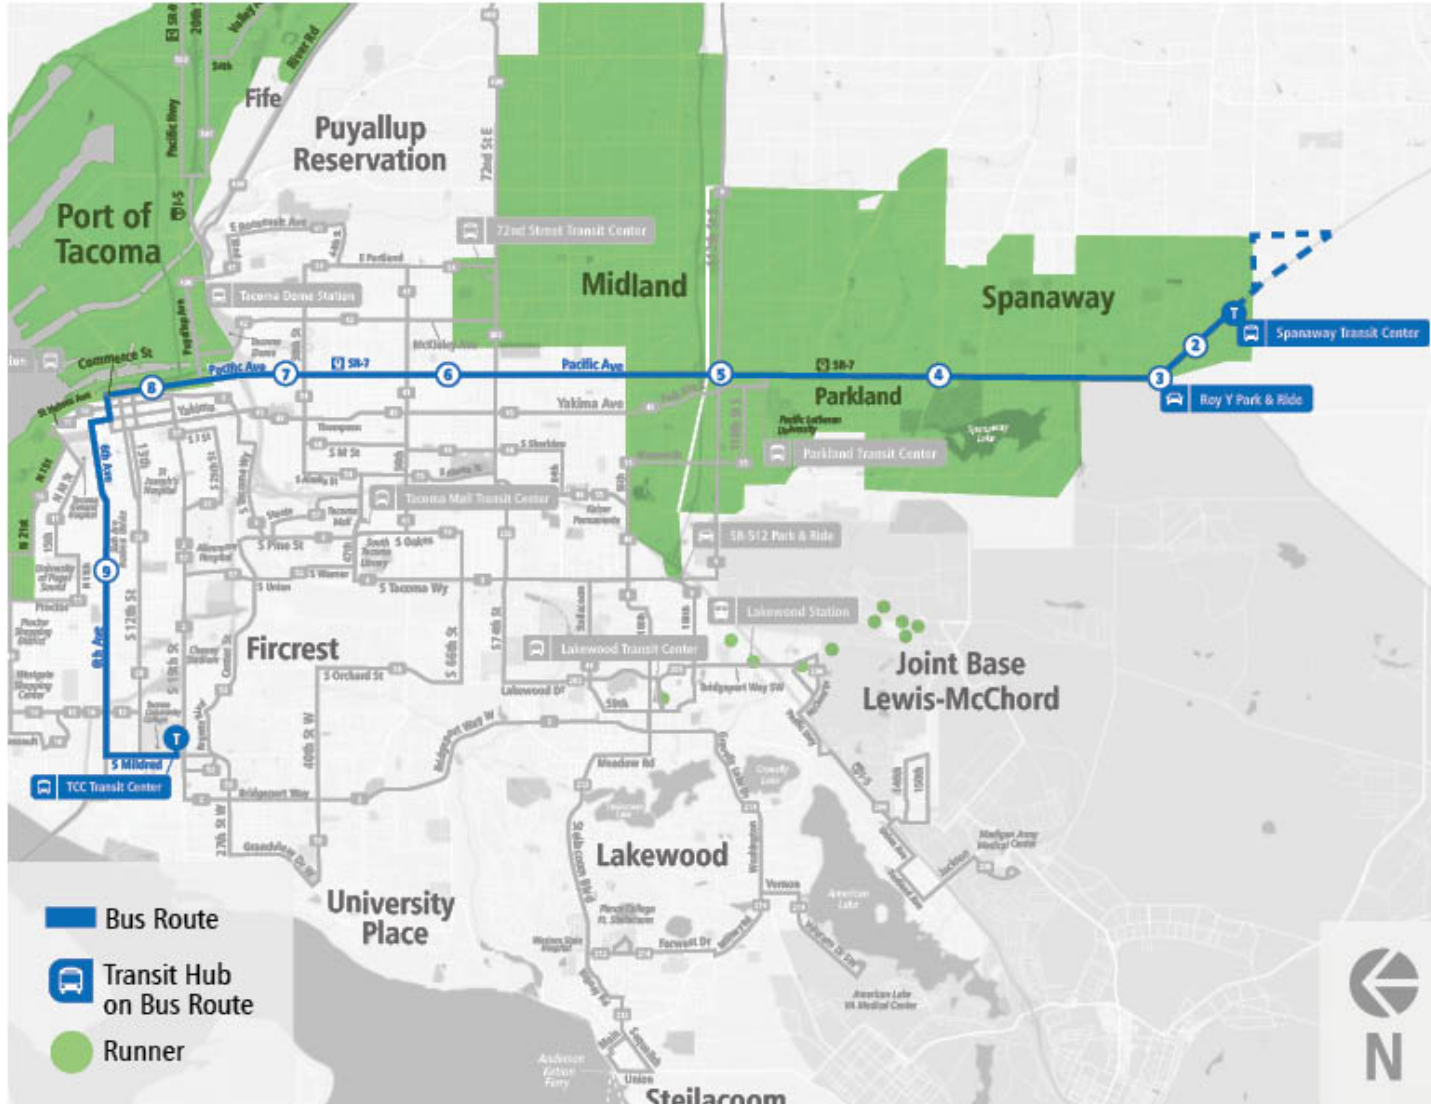

Route 1: 6th Ave | Pacific Ave