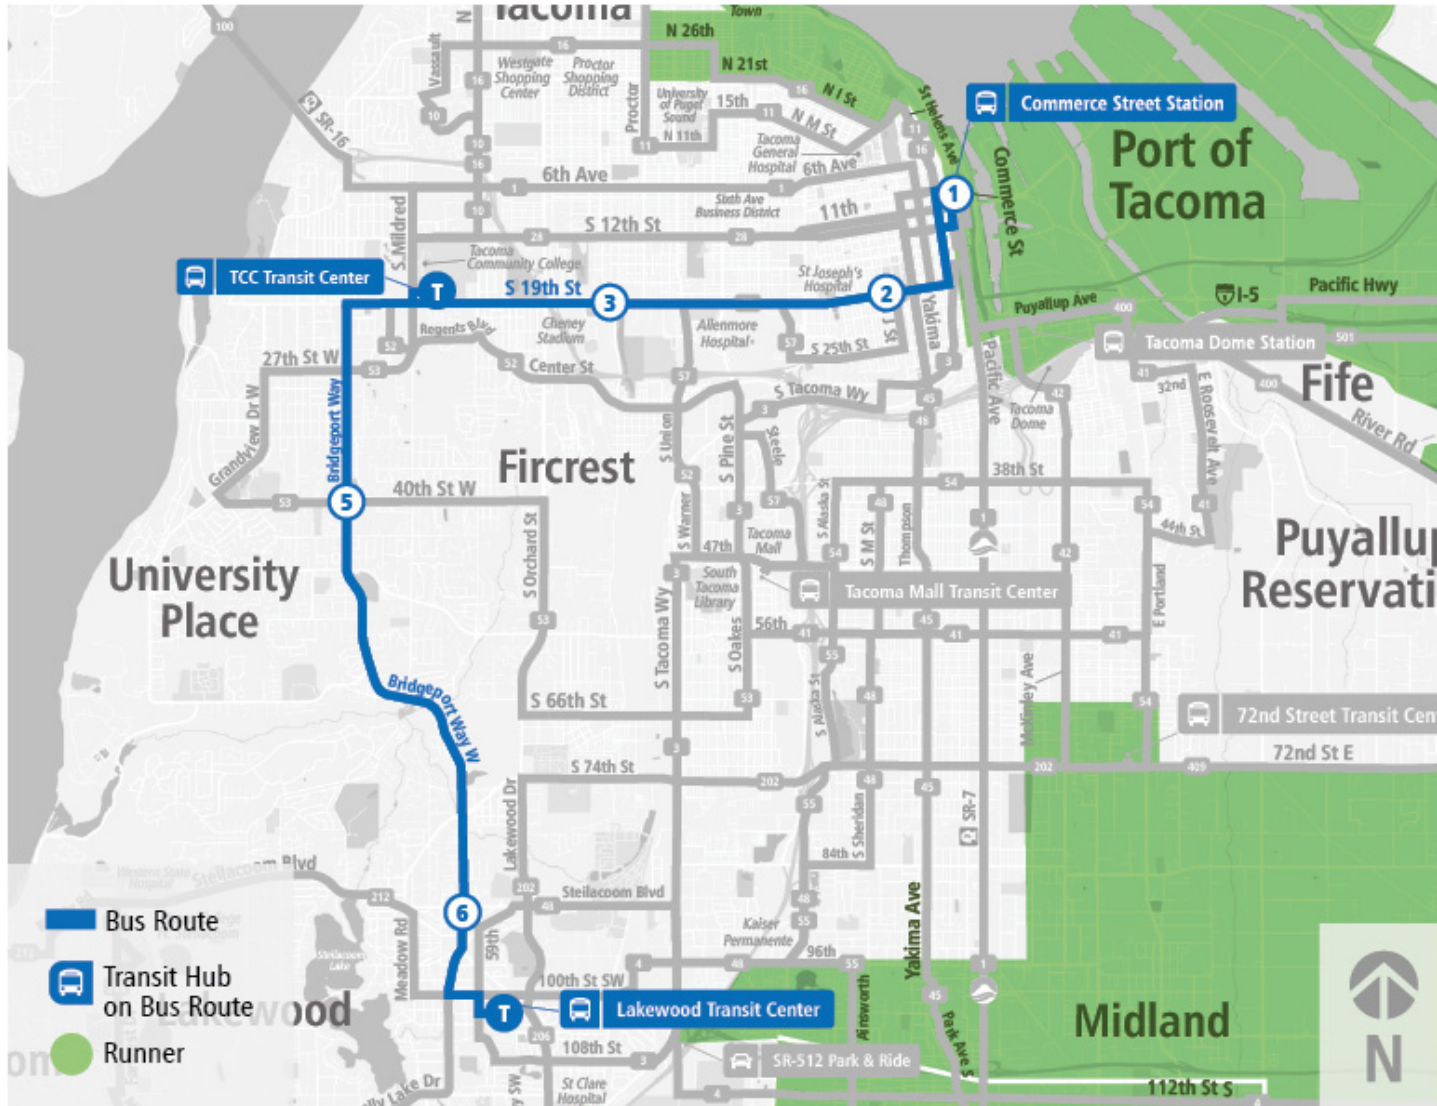

Route 2: S 19th St | Bridgeport

Route 2: S 19th St | Bridgeport

LAKEWOOD TC TO COMMERCE ST STATION - ZONE C

WEEKDAY

Lakewood TC - Zone G	Bridgeport Way W & Steilacoom (NB)	Bridgeport Way W & 40th St W (NB)	TCC TC - Zone A	19th St S & S Stevens St (EB)	19th St S & J St (EB)	Commerce St Station - Zone C
05:40 AM	05:45 AM	05:55 AM	06:11 AM	06:16 AM	06:24 AM	06:34 AM
06:25 AM	06:30 AM	06:40 AM	06:56 AM	07:01 AM	07:09 AM	07:19 AM
06:55 AM	07:01 AM	07:12 AM	07:28 AM	07:33 AM	07:41 AM	07:51 AM
07:25 AM	07:31 AM	07:42 AM	07:58 AM	08:03 AM	08:11 AM	08:21 AM
07:55 AM	08:01 AM	08:12 AM	08:28 AM	08:33 AM	08:41 AM	08:51 AM
08:25 AM	08:31 AM	08:43 AM	08:59 AM	09:04 AM	09:12 AM	09:22 AM
08:55 AM	09:01 AM	09:13 AM	09:29 AM	09:34 AM	09:42 AM	09:52 AM
09:25 AM	09:31 AM	09:43 AM	09:59 AM	10:04 AM	10:12 AM	10:22 AM
09:55 AM	10:01 AM	10:13 AM	10:29 AM	10:34 AM	10:42 AM	10:52 AM
10:25 AM	10:31 AM	10:43 AM	10:59 AM	11:04 AM	11:13 AM	11:23 AM
10:55 AM	11:01 AM	11:13 AM	11:29 AM	11:34 AM	11:43 AM	11:53 AM
11:25 AM	11:31 AM	11:43 AM	12:00 PM	12:05 PM	12:14 PM	12:25 PM
11:55 AM	12:01 PM	12:14 PM	12:31 PM	12:36 PM	12:45 PM	12:56 PM
12:25 PM	12:31 PM	12:44 PM	01:01 PM	01:06 PM	01:15 PM	01:26 PM
12:55 PM	01:01 PM	01:14 PM	01:31 PM	01:36 PM	01:45 PM	01:56 PM
01:25 PM	01:31 PM	01:44 PM	02:01 PM	02:06 PM	02:15 PM	02:26 PM
01:55 PM	02:01 PM	02:14 PM	02:31 PM	02:36 PM	02:45 PM	02:56 PM
02:25 PM	02:31 PM	02:45 PM	03:03 PM	03:08 PM	03:17 PM	03:28 PM
02:55 PM	03:01 PM	03:15 PM	03:33 PM	03:38 PM	03:47 PM	03:58 PM
03:25 PM	03:31 PM	03:45 PM	04:03 PM	04:08 PM	04:17 PM	04:28 PM