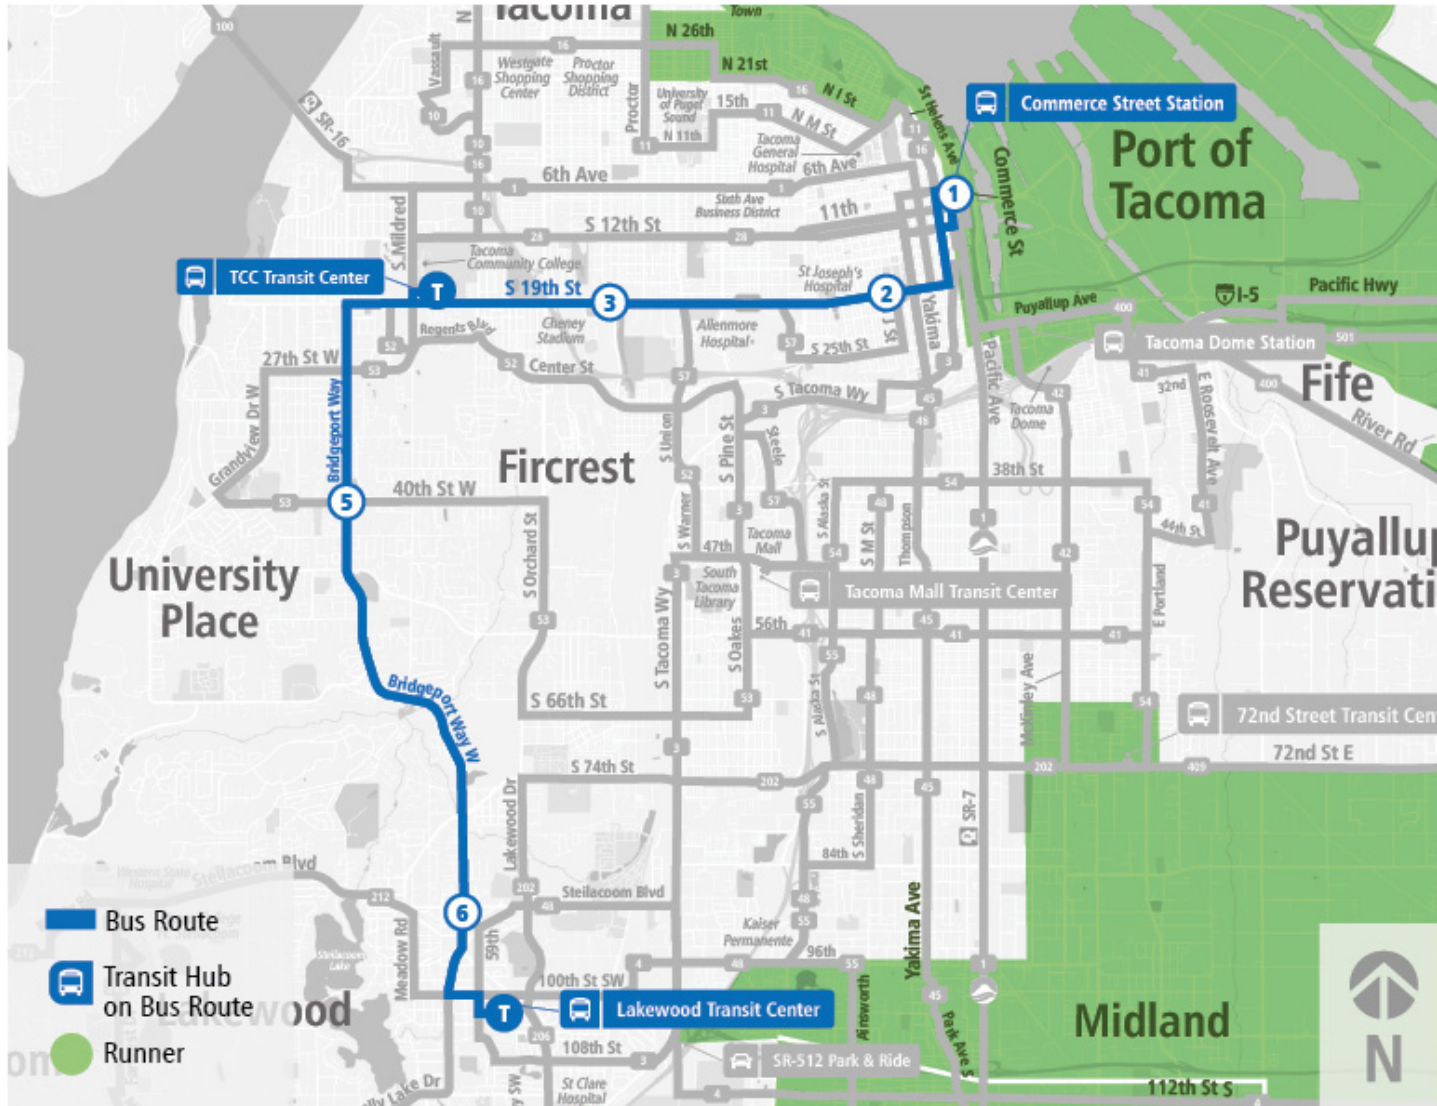

Route 2: S 19th St | Bridgeport

Route 2: S 19th St | Bridgeport

## LAKEWOOD TC TO COMMERCE ST STATION - ZONE C

## Route 2: S 19th St | Bridgeport

Lakewood TC - Zone G	Bridgeport Way W & Steilacoom (NB)	Bridgeport Way W & 40th St W (NB)	TCC TC - Zone A	19th St S & S StevensSt (EB)	19th St S & J St (EB)	Commerce St Station - Zone C
03:55 PM	04:01 PM	04:15 PM	04:33 PM	04:38 PM	04:47 PM	04:58 PM
04:25 PM	04:31 PM	04:44 PM	05:02 PM	05:07 PM	05:16 PM	05:27 PM
04:55 PM	05:01 PM	05:14 PM	05:32 PM	05:37 PM	05:46 PM	05:57 PM
05:25 PM	05:31 PM	05:43 PM	06:01 PM	06:06 PM	06:14 PM	06:25 PM
05:55 PM	06:01 PM	06:13 PM	06:30 PM	06:35 PM	06:43 PM	06:54 PM
06:25 PM	06:31 PM	06:42 PM	06:59 PM	07:04 PM	07:12 PM	07:23 PM
06:55 PM	07:01 PM	07:11 PM	07:26 PM	07:31 PM	07:39 PM	07:50 PM
07:25 PM	07:30 PM	07:40 PM	07:55 PM	08:00 PM	08:08 PM	08:18 PM
07:55 PM	08:00 PM	08:10 PM	08:25 PM	08:30 PM	08:37 PM	08:47 PM
08:25 PM	08:30 PM	08:40 PM	08:55 PM	09:00 PM	09:07 PM	09:17 PM
08:55 PM	09:00 PM	09:10 PM	09:25 PM	09:30 PM	09:37 PM	09:47 PM
09:35 PM	09:40 PM	09:50 PM	10:05 PM	10:10 PM	10:17 PM	10:27 PM
10:30 PM	10:35 PM	10:44 PM	10:58 PM	11:03 PM	11:10 PM	11:20 PM

Route 2: S 19th St | Bridgeport