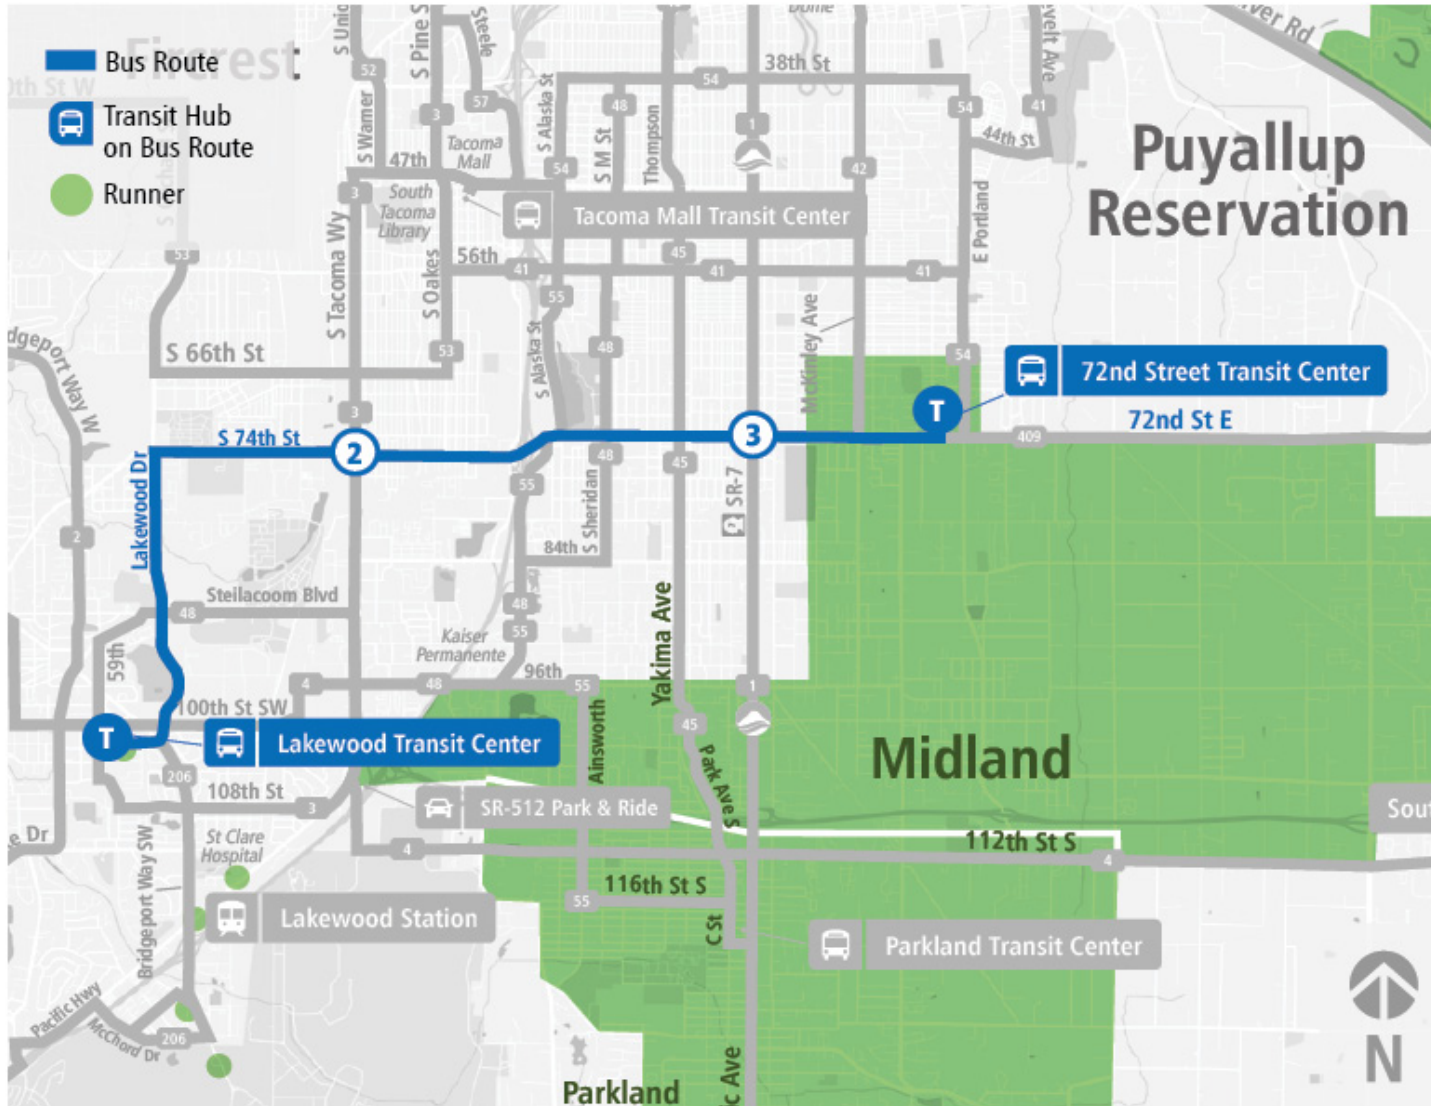

Pierce Transit Route 202: S 72nd St

Pierce Transit Route 202: S 72nd St

LAKWOOD TC TO 72ND ST TC
WEEKDAY

Lakewood TC - Zone A	74th St S & S Puget Sound Ave (EB)	72nd St S & Pacific Ave (EB)	72nd St TC - Zone F
06:10 AM	06:20 AM	06:29 AM	06:35 AM<
06:35 AM	06:45 AM	06:54 AM	07:00 AM
07:05 AM	07:16 AM	07:25 AM	07:32 AM<
07:35 AM	07:46 AM	07:55 AM	08:02 AM
08:05 AM	08:16 AM	08:26 AM	08:33 AM<
08:35 AM	08:46 AM	08:56 AM	09:03 AM
09:05 AM	09:16 AM	09:26 AM	09:33 AM<
09:35 AM	09:46 AM	09:56 AM	10:03 AM
10:05 AM	10:16 AM	10:26 AM	10:34 AM<
10:35 AM	10:46 AM	10:56 AM	11:04 AM
11:05 AM	11:16 AM	11:27 AM	11:35 AM<
11:35 AM	11:46 AM	11:57 AM	12:05 PM
12:05 PM	12:16 PM	12:27 PM	12:35 PM<
12:35 PM	12:46 PM	12:57 PM	01:05 PM
01:05 PM	01:17 PM	01:28 PM	01:36 PM<
01:35 PM	01:47 PM	01:58 PM	02:06 PM
02:05 PM	02:18 PM	02:30 PM	02:40 PM<
02:29 PM	02:42 PM	02:54 PM	03:04 PM
02:40 PM	02:53 PM	03:05 PM	03:15 PM<
02:45 PM	02:58 PM	03:10 PM	03:20 PM<
03:05 PM	03:18 PM	03:30 PM	03:40 PM<

Pierce Transit Route 202: S 72nd St

Lakewood TC - Zone A	74th St S & S Puget Sound Ave (EB)	72nd St S & Pacific Ave (EB)	72nd St TC - Zone F
03:33 PM	03:46 PM	03:58 PM	04:07 PM
04:05 PM	04:18 PM	04:30 PM	04:39 PM<
04:33 PM	04:46 PM	04:58 PM	05:07 PM
05:04 PM	05:17 PM	05:29 PM	05:38 PM<
05:32 PM	05:44 PM	05:56 PM	06:05 PM
06:04 PM	06:16 PM	06:27 PM	06:34 PM
07:04 PM	07:16 PM	07:26 PM	07:32 PM<
08:00 PM	08:11 PM	08:21 PM	08:27 PM<
09:00 PM	09:11 PM	09:21 PM	09:26 PM<

Pierce Transit Route 202: S 72nd St

72nd St TC - Zone F	72nd St S & Pacific Ave (WB)	74th St S & S Tacoma Way (WB)	Lakewood TC - Zone A
09:00 PM	09:05 PM	09:14 PM	09:25 PM