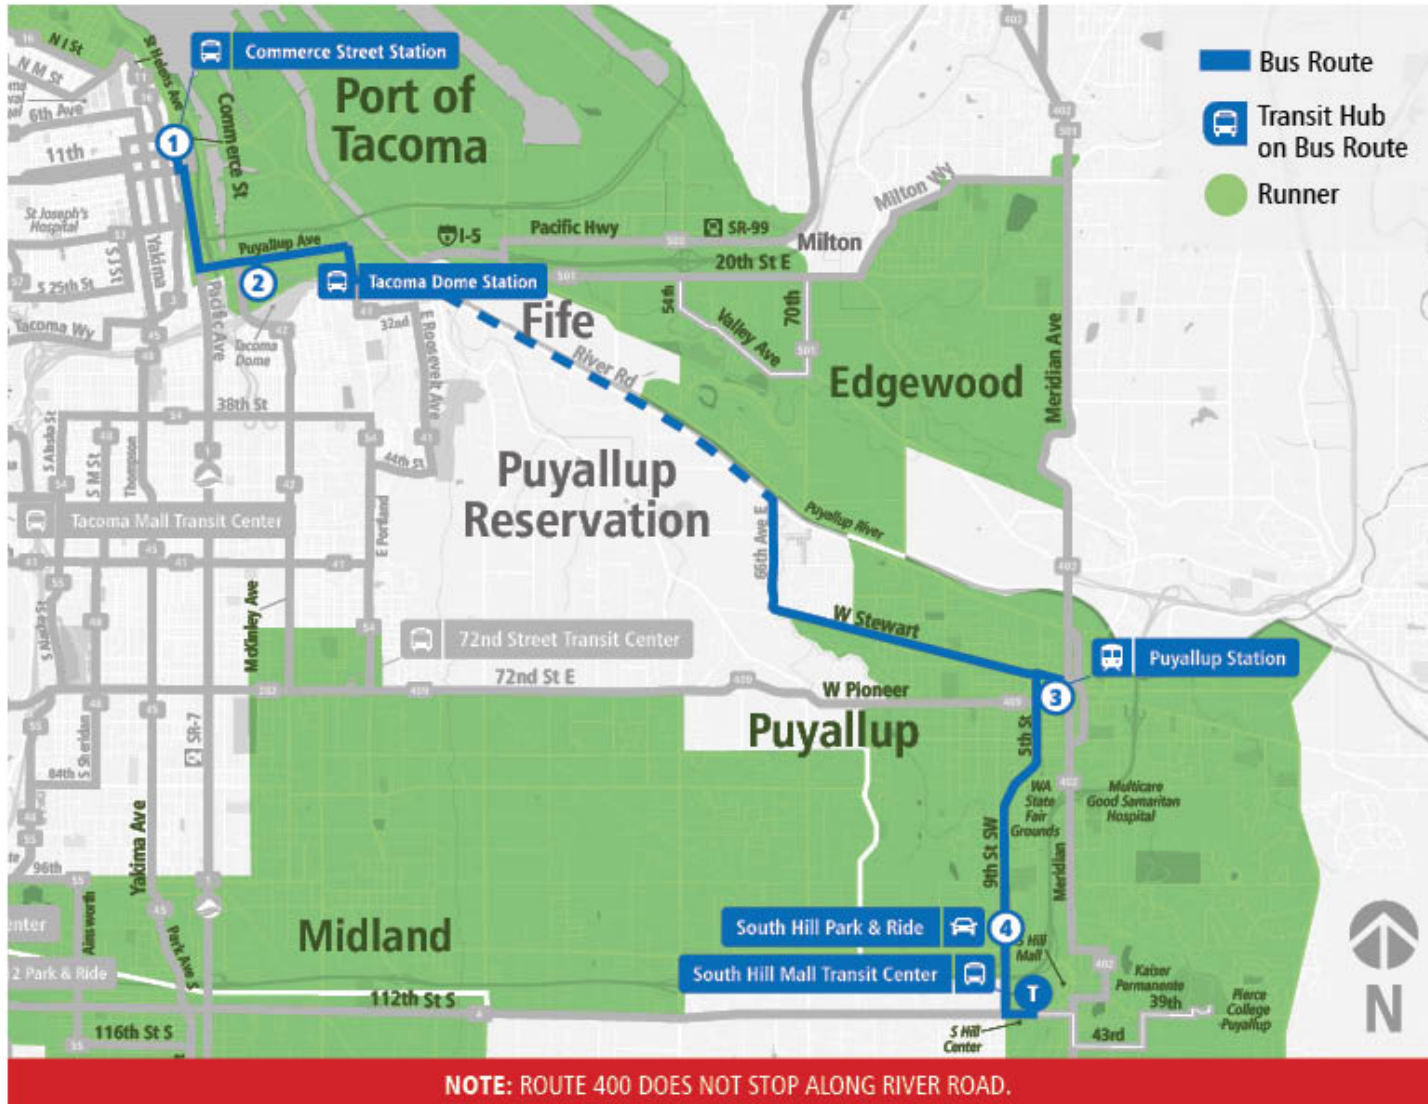

Pierce Transit Route 400: Puyallup-Downtown Tacoma

Pierce Transit Route 400: Puyallup-Downtown Tacoma

SOUTH HILL MALL TC TO COMMERCE ST STATION - ZONE F
WEEKDAY

South Hill Mall TC - Zone E	South Hill P&R - Bay 1	Puyallup Station - Bay 1	Tacoma Dome Station - Zone E	Commerce St Station - Zone F
04:39 AM	04:43 AM	04:51 AM	05:10 AM	05:17 AM
05:10 AM	05:14 AM	05:22 AM	05:42 AM	05:49 AM
05:47 AM	05:51 AM	05:59 AM	06:19 AM	06:27 AM
06:17 AM	06:21 AM	06:29 AM	06:55 AM	07:05 AM
06:47 AM	06:51 AM	07:00 AM	07:26 AM	07:37 AM
07:17 AM	07:21 AM	07:30 AM	07:56 AM	08:07 AM
07:47 AM	07:51 AM	08:00 AM	08:26 AM	08:38 AM
08:17 AM	08:21 AM	08:30 AM	08:52 AM	09:03 AM
08:47 AM	08:51 AM	09:00 AM	09:21 AM	09:31 AM
09:17 AM	09:21 AM	09:30 AM	09:51 AM	10:01 AM
10:08 AM	10:12 AM	10:22 AM	10:43 AM	10:53 AM
11:10 AM	11:14 AM	11:24 AM	11:45 AM	11:55 AM
12:10 PM	12:14 PM	12:24 PM	12:45 PM	12:55 PM
01:10 PM	01:14 PM	01:24 PM	01:45 PM	01:55 PM
02:10 PM	02:15 PM	02:25 PM	02:46 PM	02:57 PM
02:54 PM	03:00 PM	03:11 PM	03:32 PM	03:45 PM
03:23 PM	03:29 PM	03:40 PM	04:01 PM	04:14 PM
03:53 PM	03:59 PM	04:10 PM	04:31 PM	04:44 PM
04:25 PM	04:31 PM	04:42 PM	05:03 PM	05:17 PM
04:58 PM	05:04 PM	05:15 PM	05:36 PM	05:50 PM
05:28 PM	05:34 PM	05:45 PM	06:06 PM	06:19 PM