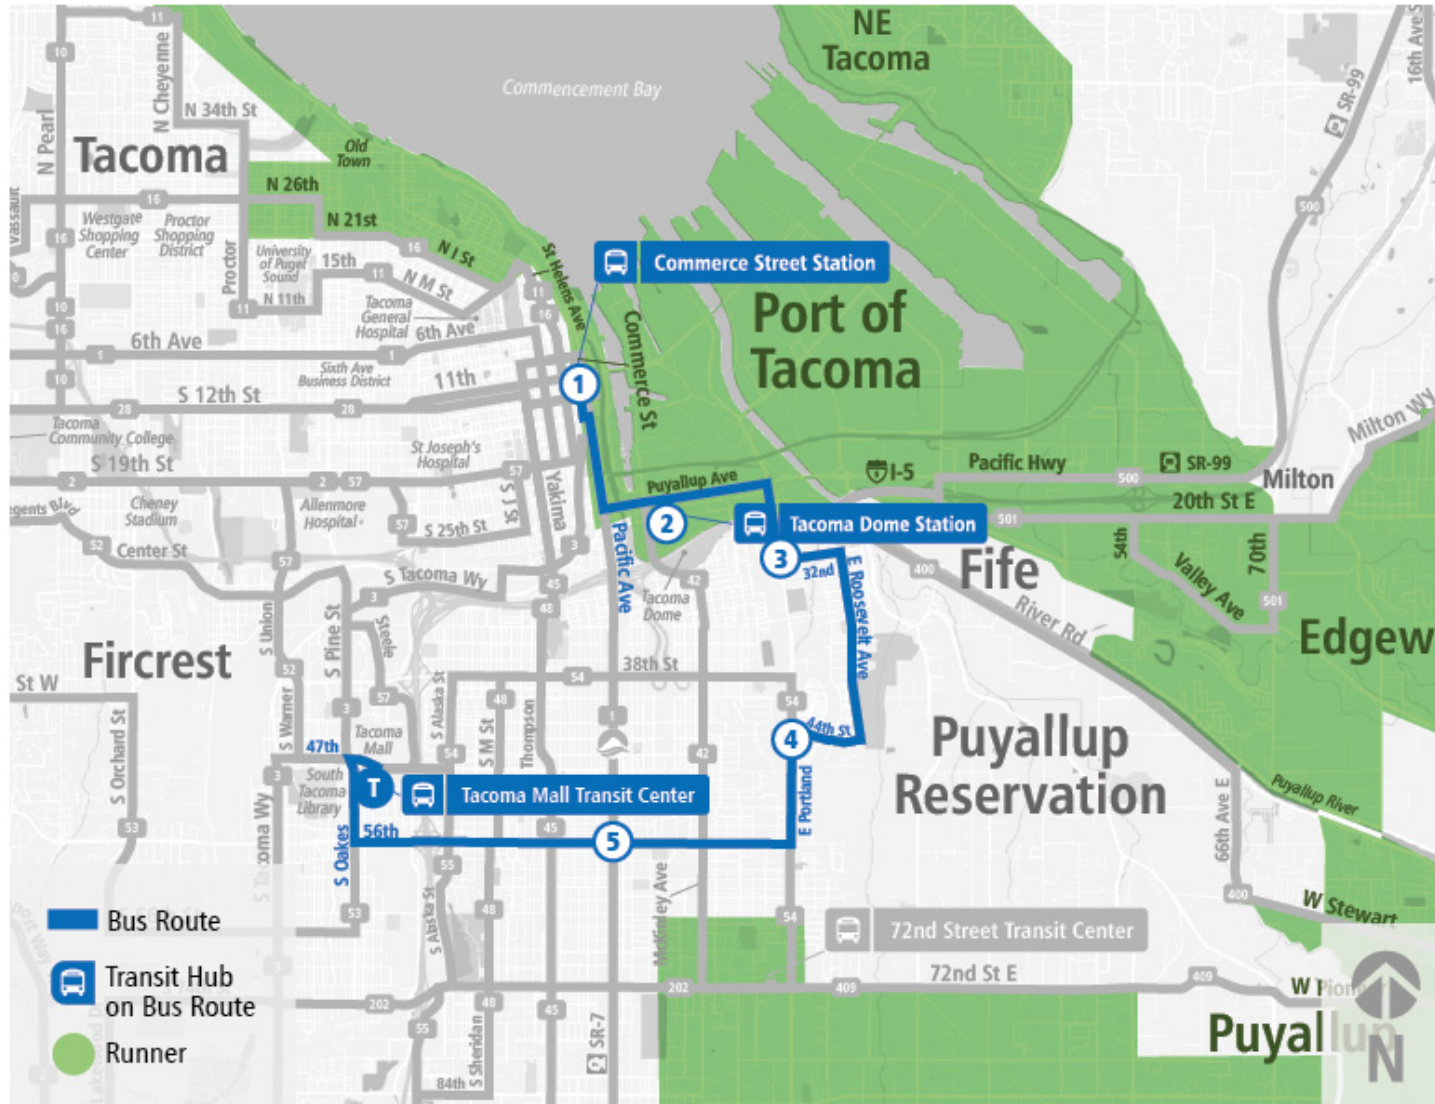

## Pierce Transit Route 41: S 56th St | Salishan

Pierce Transit Route 41: S 56th St | Salishan

## TACOMA MALL TC TO COMMERCE ST STATION - ZONE E

Pierce Transit Route 41: S 56th St | Salishan

Tacoma Mall TC - Zone D	56th St S & Pacific Ave (EB)	Portland Ave E & E 44th St (NB)	Portland Ave E & E 32nd St (NB)	Tacoma Dome Station - Zone D	Commerce St Station - Zone E
03:50 PM	04:03 PM	04:12 PM	04:21 PM	04:27 PM	04:39 PM
04:20 PM	04:33 PM	04:42 PM	04:51 PM	04:57 PM	05:09 PM<
04:50 PM	05:03 PM	05:12 PM	05:21 PM	05:27 PM	05:39 PM
05:20 PM	05:33 PM	05:41 PM	05:49 PM	05:55 PM	06:06 PM<
05:50 PM	06:02 PM	06:09 PM	06:17 PM	06:23 PM	06:33 PM
06:20 PM	06:32 PM	06:39 PM	06:47 PM	06:53 PM	07:03 PM<
07:00 PM	07:11 PM	07:18 PM	07:26 PM	07:32 PM	07:42 PM<
07:50 PM	08:00 PM	08:07 PM	08:15 PM	08:21 PM	08:31 PM<
08:45 PM	08:55 PM	09:01 PM	09:09 PM	09:15 PM	09:23 PM<
09:45 PM	09:55 PM	10:01 PM	10:09 PM	10:15 PM	10:23 PM<