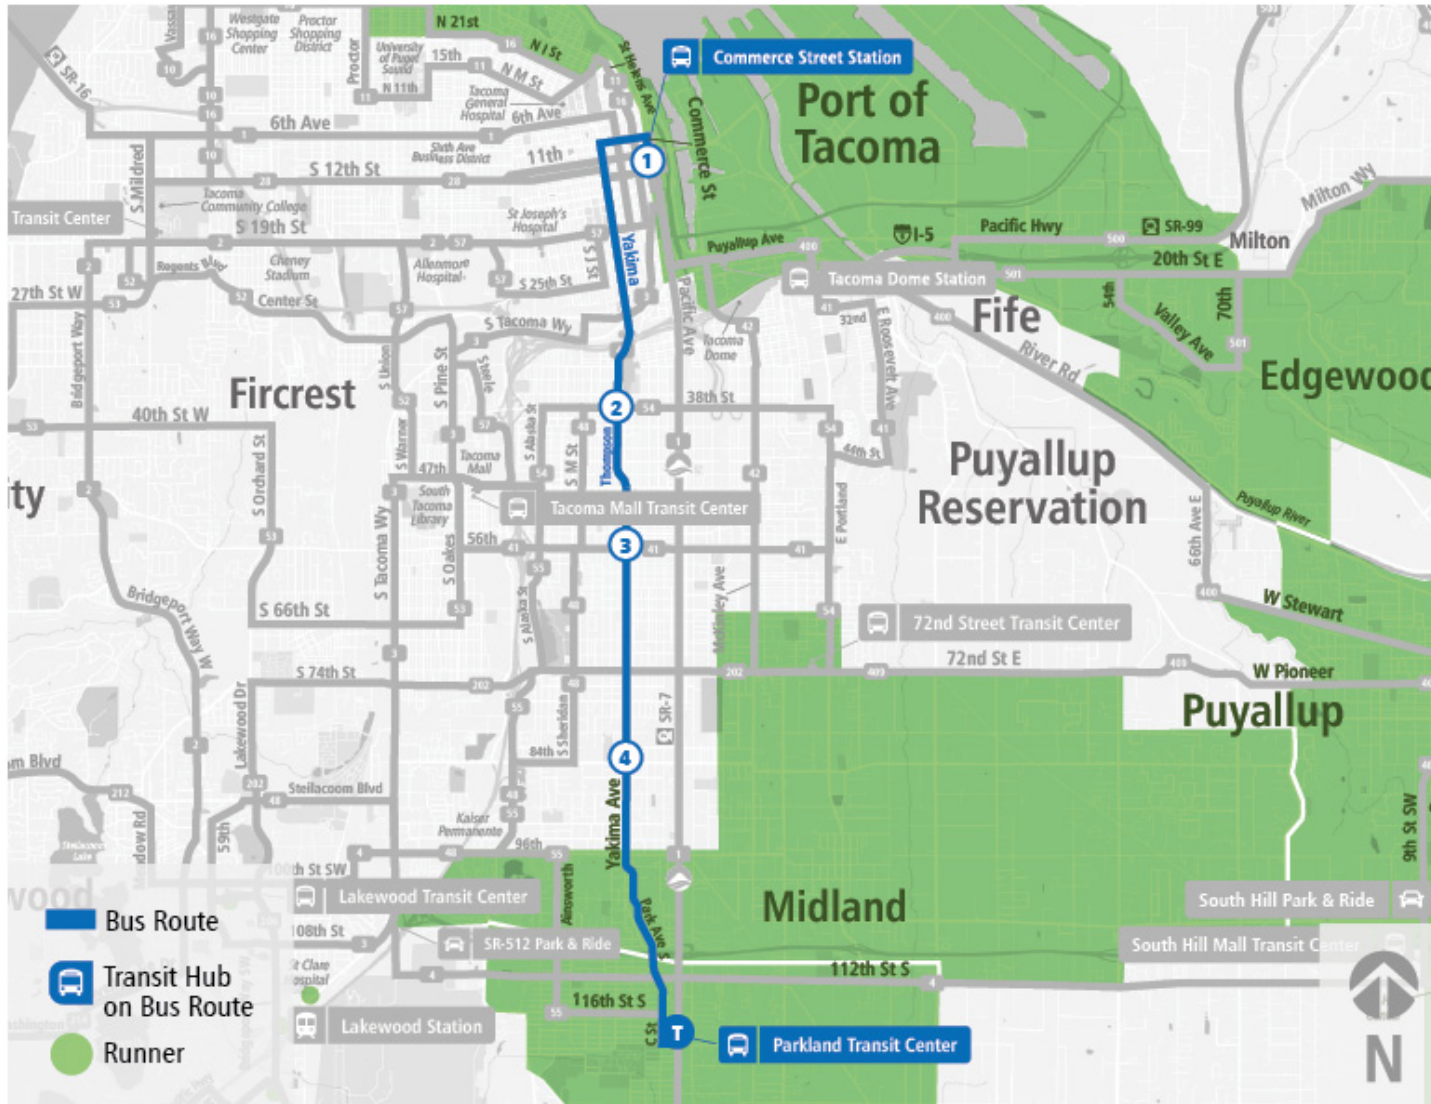

Pierce Transit Route 45: Yakima

Pierce Transit Route 45: Yakima

PARKLAND TC TO COMMERCE ST STATION - ZONE B

WEEKDAY

Parkland TC - Zone E	Yakima Ave S & S 84th St (NB)	Yakima Ave S & S 56th St (NB)	Thompson Ave & S 38th St (NB)	Commerce St Station - Zone B
05:05 AM	05:12 AM	05:18 AM	05:21 AM	05:35 AM
05:45 AM	05:52 AM	05:58 AM	06:01 AM	06:15 AM
06:15 AM	06:22 AM	06:28 AM	06:31 AM	06:46 AM
06:45 AM	06:52 AM	06:58 AM	07:01 AM	07:16 AM
07:15 AM	07:22 AM	07:28 AM	07:32 AM	07:47 AM
07:45 AM	07:52 AM	07:58 AM	08:02 AM	08:17 AM
08:15 AM	08:22 AM	08:28 AM	08:32 AM	08:47 AM
08:45 AM	08:52 AM	08:58 AM	09:02 AM	09:17 AM
09:15 AM	09:22 AM	09:28 AM	09:32 AM	09:47 AM
09:45 AM	09:52 AM	09:58 AM	10:02 AM	10:17 AM
10:15 AM	10:22 AM	10:28 AM	10:32 AM	10:47 AM
10:45 AM	10:52 AM	10:58 AM	11:02 AM	11:17 AM
11:15 AM	11:22 AM	11:28 AM	11:32 AM	11:47 AM
11:45 AM	11:52 AM	11:58 AM	12:02 PM	12:17 PM
12:15 PM	12:22 PM	12:28 PM	12:32 PM	12:47 PM
12:45 PM	12:52 PM	12:58 PM	01:02 PM	01:17 PM
01:15 PM	01:22 PM	01:28 PM	01:32 PM	01:47 PM
01:45 PM	01:52 PM	01:58 PM	02:02 PM	02:17 PM
02:15 PM	02:22 PM	02:28 PM	02:32 PM	02:47 PM
02:45 PM	02:52 PM	02:58 PM	03:02 PM	03:17 PM
03:15 PM	03:22 PM	03:28 PM	03:32 PM	03:47 PM

Pierce Transit Route 45: Yakima

Parkland TC - Zone E	Yakima Ave S & S 84th St (NB)	Yakima Ave S & S 56th St (NB)	Thompson Ave & S 38th St (NB)	Commerce St Station - Zone B
03:45 PM	03:52 PM	03:58 PM	04:02 PM	04:17 PM
04:15 PM	04:22 PM	04:28 PM	04:32 PM	04:47 PM
04:45 PM	04:52 PM	04:58 PM	05:01 PM	05:16 PM
05:25 PM	05:32 PM	05:38 PM	05:41 PM	05:56 PM
06:25 PM	06:32 PM	06:38 PM	06:41 PM	06:56 PM
07:25 PM	07:32 PM	07:38 PM	07:41 PM	07:56 PM
08:25 PM	08:32 PM	08:37 PM	08:40 PM	08:55 PM
09:25 PM	09:32 PM	09:37 PM	09:40 PM	09:55 PM