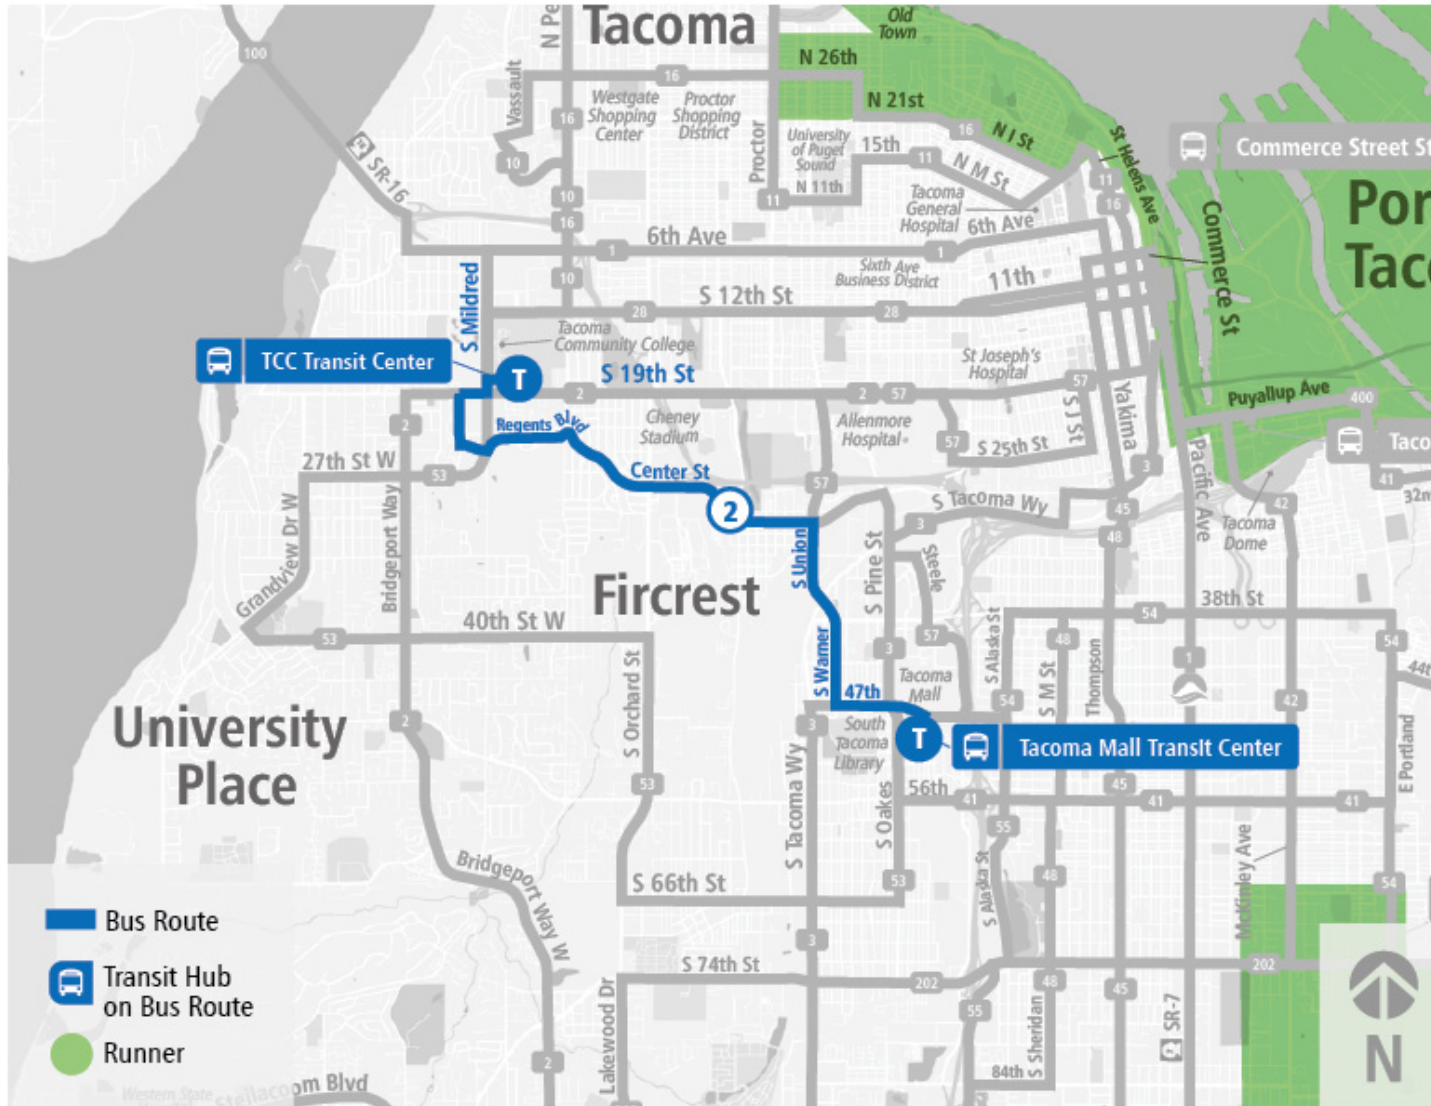

Pierce Transit Route 52: Fircrest -| TCC

Pierce Transit Route 52: Fircrest -| TCC

TCC TC TO TACOMA MALL TC

WEEKDAY

TCC TC - Zone D	Center St & Mason Ave (EB)	Tacoma Mall TC - Zone E
06:15 AM	06:25 AM	06:34 AM
06:45 AM	06:55 AM	07:04 AM
07:15 AM	07:25 AM	07:36 AM
07:45 AM	07:55 AM	08:06 AM
08:15 AM	08:25 AM	08:36 AM
08:45 AM	08:55 AM	09:06 AM
09:15 AM	09:25 AM	09:36 AM
09:45 AM	09:55 AM	10:06 AM
10:15 AM	10:25 AM	10:36 AM
10:45 AM	10:55 AM	11:06 AM
11:15 AM	11:26 AM	11:37 AM
11:45 AM	11:56 AM	12:07 PM
12:15 PM	12:26 PM	12:37 PM
12:45 PM	12:56 PM	01:07 PM
01:15 PM	01:26 PM	01:37 PM
01:45 PM	01:56 PM	02:07 PM
02:15 PM	02:26 PM	02:37 PM
02:45 PM	02:56 PM	03:07 PM
03:15 PM	03:26 PM	03:37 PM
03:45 PM	03:56 PM	04:07 PM
04:15 PM	04:26 PM	04:37 PM

Pierce Transit Route 52: Fircrest -| TCC

TCC TC - Zone D	Center St & Mason Ave (EB)	Tacoma Mall TC - Zone E
04:45 PM	04:57 PM	05:08 PM
05:15 PM	05:27 PM	05:38 PM
05:45 PM	05:56 PM	06:07 PM
06:15 PM	06:26 PM	06:37 PM
07:15 PM	07:24 PM	07:35 PM
08:15 PM	08:24 PM	08:34 PM
09:15 PM	09:24 PM	09:34 PM

Pierce Transit Route 52: Fircrest -| TCC

TACOMA MALL TC TO TCC TC
SUNDAY

Tacoma Mall TC - Zone E	Center St & Mason St S (WB)	TCC TC - Zone D
09:35 AM	09:44 AM	09:55 AM
10:35 AM	10:44 AM	10:56 AM
11:35 AM	11:44 AM	11:56 AM
12:35 PM	12:44 PM	12:56 PM
01:35 PM	01:44 PM	01:56 PM
02:35 PM	02:44 PM	02:56 PM
03:35 PM	03:44 PM	03:56 PM
04:35 PM	04:44 PM	04:56 PM
05:35 PM	05:44 PM	05:56 PM
06:35 PM	06:44 PM	06:55 PM