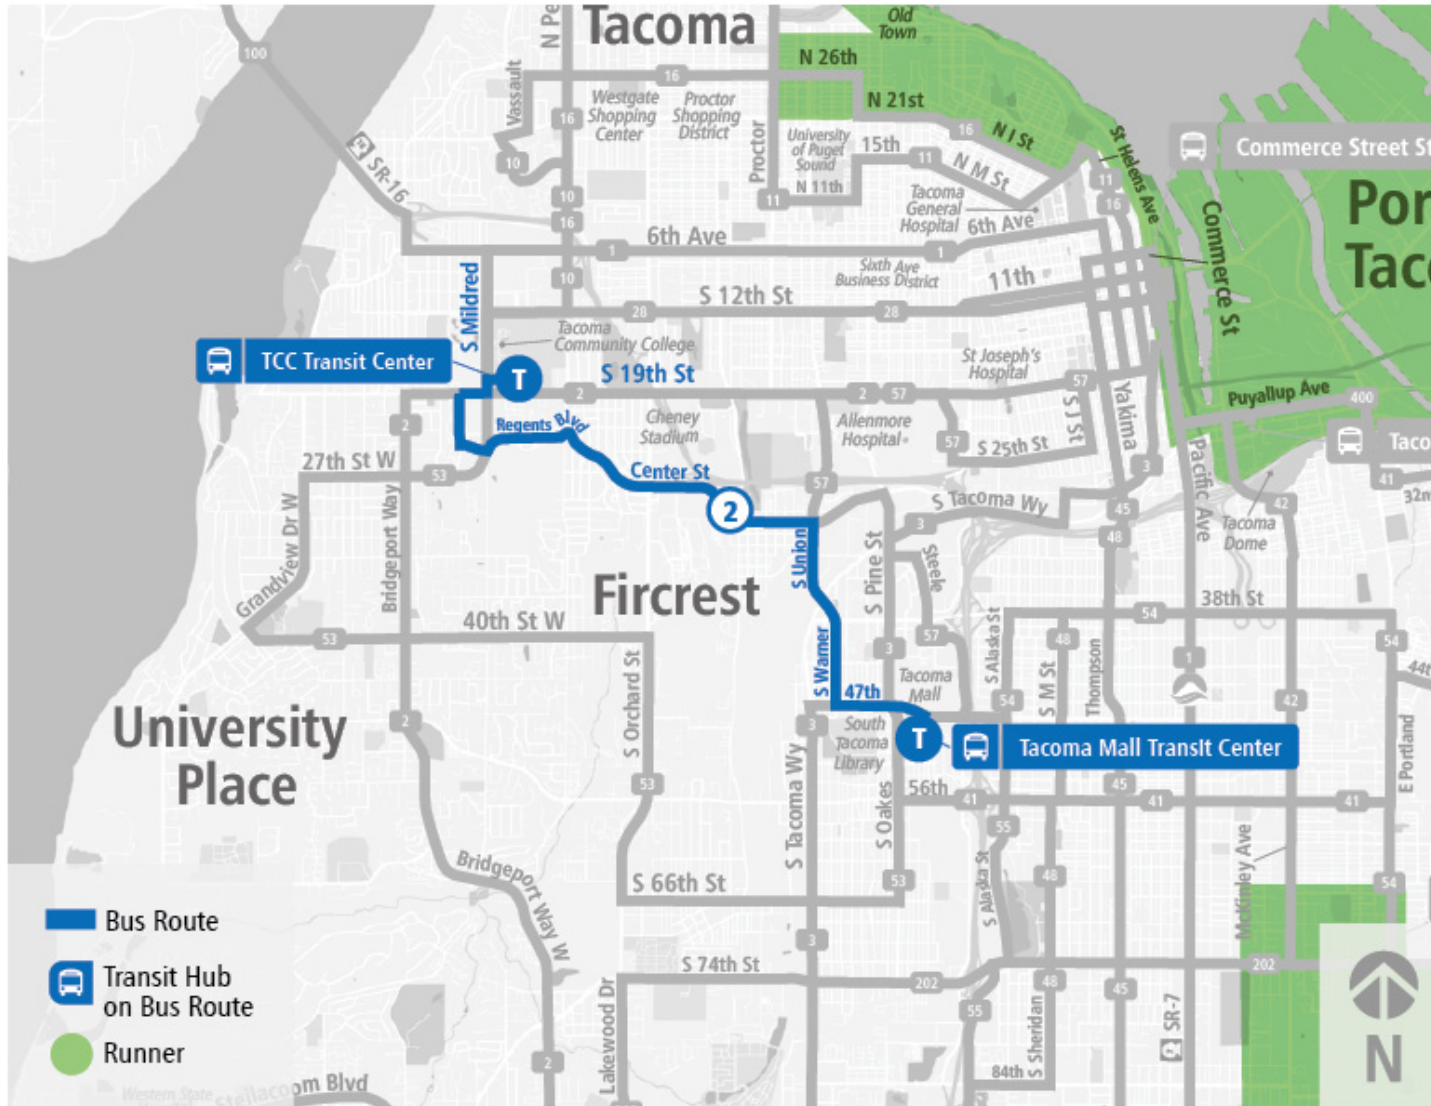

## Pierce Transit Route 52: Fircrest - | TCC

## Pierce Transit Route 52: Fircrest -| TCC

## Pierce Transit Route 52: Fircrest -| TCC

TCC TC - Zone D	Center St & Mason Ave (EB)	Tacoma Mall TC - Zone E
04:45 PM	04:57 PM	05:08 PM
05:15 PM	05:27 PM	05:38 PM
05:45 PM	05:56 PM	06:07 PM
06:15 PM	06:26 PM	06:37 PM
07:15 PM	07:24 PM	07:35 PM
08:15 PM	08:24 PM	08:34 PM
09:15 PM	09:24 PM	09:34 PM

## Pierce Transit Route 52: Fircrest -| TCC

**TACOMA MALL TC TO TCC TC**
**WEEKDAY**

Tacoma Mall TC - Zone E	Center St & Mason St S (WB)	TCC TC - Zone D
05:45 AM	05:53 AM	06:04 AM
06:15 AM	06:23 AM	06:34 AM
06:45 AM	06:53 AM	07:05 AM
07:15 AM	07:23 AM	07:35 AM
07:45 AM	07:53 AM	08:06 AM
08:15 AM	08:23 AM	08:36 AM
08:45 AM	08:53 AM	09:06 AM
09:15 AM	09:23 AM	09:36 AM
09:45 AM	09:53 AM	10:06 AM
10:15 AM	10:23 AM	10:36 AM
10:45 AM	10:54 AM	11:07 AM
11:15 AM	11:24 AM	11:37 AM
11:45 AM	11:54 AM	<b>12:08 PM</b>
<b>12:15 PM</b>	<b>12:24 PM</b>	<b>12:38 PM</b>
<b>12:45 PM</b>	<b>12:54 PM</b>	<b>01:08 PM</b>
<b>01:15 PM</b>	<b>01:24 PM</b>	<b>01:38 PM</b>
<b>01:45 PM</b>	<b>01:54 PM</b>	<b>02:08 PM</b>
<b>02:15 PM</b>	<b>02:24 PM</b>	<b>02:38 PM</b>
<b>02:45 PM</b>	<b>02:55 PM</b>	<b>03:09 PM</b>
<b>03:15 PM</b>	<b>03:25 PM</b>	<b>03:39 PM</b>
<b>03:45 PM</b>	<b>03:55 PM</b>	<b>04:09 PM</b>