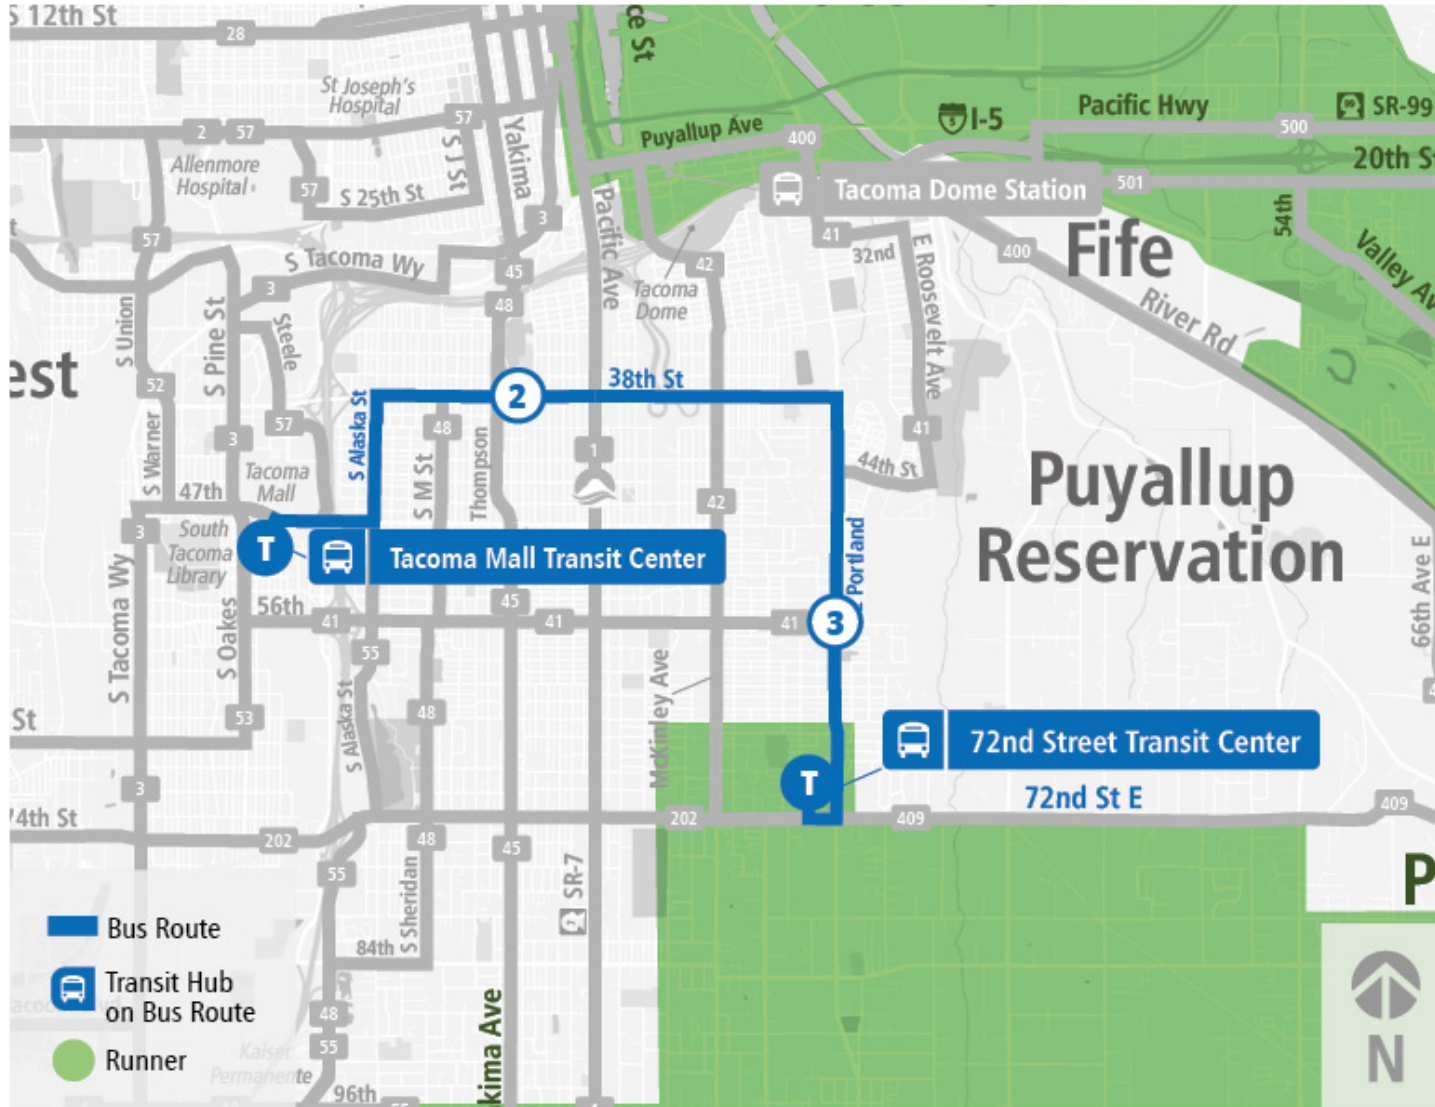

Pierce Transit Route 54: S 38th St | Portland Ave

Pierce Transit Route 54: S 38th St | Portland Ave

TACOMA MALL TC TO 72ND ST TC

WEEKDAY

Tacoma Mall TC - Zone I	38th St S & Yakima Ave (EB)	Portland Ave E & E 56th St (SB)	72nd St TC - Zone E
06:35 AM	06:42 AM	06:52 AM	06:58 AM
07:05 AM	07:12 AM	07:22 AM	07:28 AM
07:35 AM	07:42 AM	07:53 AM	08:00 AM
08:05 AM	08:12 AM	08:23 AM	08:30 AM
08:35 AM	08:42 AM	08:53 AM	09:00 AM
09:05 AM	09:12 AM	09:23 AM	09:30 AM
09:35 AM	09:42 AM	09:53 AM	10:00 AM
10:05 AM	10:12 AM	10:23 AM	10:30 AM
10:35 AM	10:42 AM	10:53 AM	11:00 AM
11:05 AM	11:12 AM	11:23 AM	11:30 AM
11:35 AM	11:43 AM	11:54 AM	12:01 PM
12:05 PM	12:13 PM	12:24 PM	12:31 PM
12:35 PM	12:43 PM	12:55 PM	01:02 PM
01:05 PM	01:13 PM	01:25 PM	01:32 PM
01:35 PM	01:43 PM	01:55 PM	02:02 PM
02:05 PM	02:13 PM	02:26 PM	02:35 PM
02:35 PM	02:43 PM	02:57 PM	03:06 PM
02:55 PM	03:03 PM	03:17 PM	03:26 PM
03:05 PM	03:13 PM	03:27 PM	03:36 PM
03:35 PM	03:43 PM	03:56 PM	04:05 PM
04:05 PM	04:13 PM	04:26 PM	04:35 PM

Pierce Transit Route 54: S 38th St | Portland Ave

Tacoma Mall TC - Zone I	38th St S & Yakima Ave (EB)	Portland Ave E & E 56th St (SB)	72nd St TC - Zone E
04:35 PM	04:43 PM	04:56 PM	05:05 PM
05:05 PM	05:13 PM	05:26 PM	05:35 PM
05:38 PM	05:46 PM	05:58 PM	06:06 PM
06:17 PM	06:25 PM	06:35 PM	06:43 PM
07:17 PM	07:25 PM	07:35 PM	07:43 PM
08:17 PM	08:25 PM	08:35 PM	08:42 PM
09:17 PM	09:24 PM	09:33 PM	09:40 PM
10:17 PM	10:24 PM	10:32 PM	10:38 PM