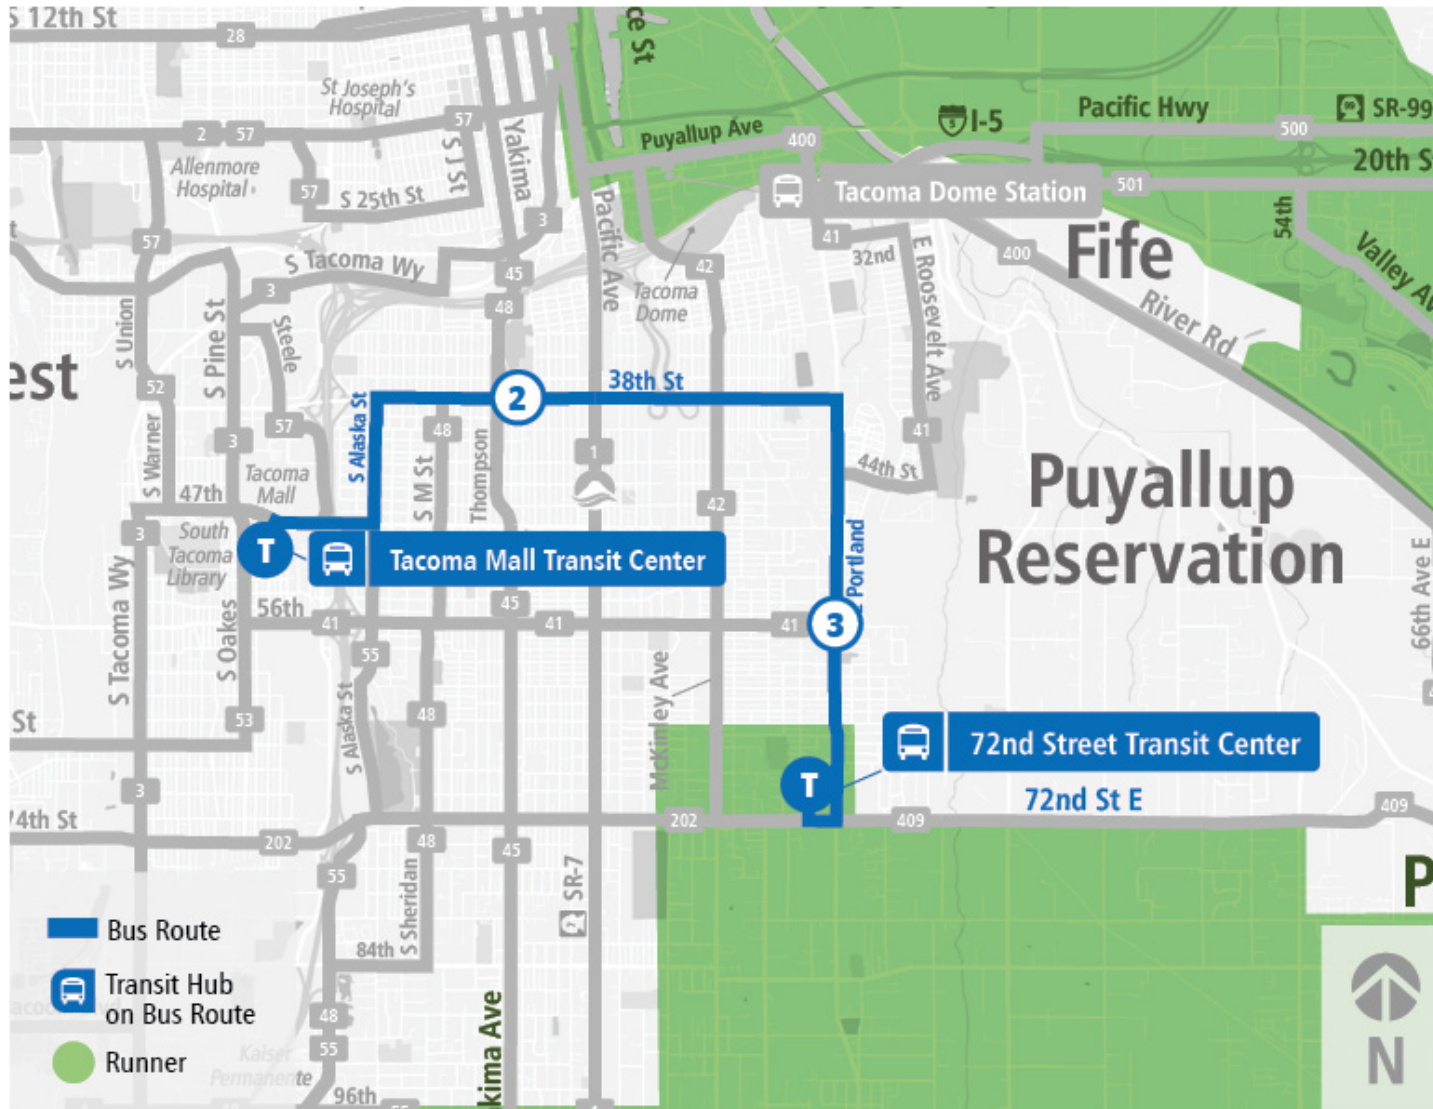

Pierce Transit Route 54: S 38th St | Portland Ave

Pierce Transit Route 54: S 38th St | Portland Ave

TACOMA MALL TC TO 72ND ST TC

WEEKDAY

Tacoma Mall TC - Zone I	38th St S & Yakima Ave (EB)	Portland Ave E & E 56th St (SB)	72nd St TC - Zone E
06:35 AM	06:42 AM	06:52 AM	06:58 AM
07:05 AM	07:12 AM	07:22 AM	07:28 AM
07:35 AM	07:42 AM	07:53 AM	08:00 AM
08:05 AM	08:12 AM	08:23 AM	08:30 AM
08:35 AM	08:42 AM	08:53 AM	09:00 AM
09:05 AM	09:12 AM	09:23 AM	09:30 AM
09:35 AM	09:42 AM	09:53 AM	10:00 AM
10:05 AM	10:12 AM	10:23 AM	10:30 AM
10:35 AM	10:42 AM	10:53 AM	11:00 AM
11:05 AM	11:12 AM	11:23 AM	11:30 AM
11:35 AM	11:43 AM	11:54 AM	12:01 PM
12:05 PM	12:13 PM	12:24 PM	12:31 PM
12:35 PM	12:43 PM	12:55 PM	01:02 PM
01:05 PM	01:13 PM	01:25 PM	01:32 PM
01:35 PM	01:43 PM	01:55 PM	02:02 PM
02:05 PM	02:13 PM	02:26 PM	02:35 PM
02:35 PM	02:43 PM	02:57 PM	03:06 PM
02:55 PM	03:03 PM	03:17 PM	03:26 PM
03:05 PM	03:13 PM	03:27 PM	03:36 PM
03:35 PM	03:43 PM	03:56 PM	04:05 PM
04:05 PM	04:13 PM	04:26 PM	04:35 PM

Pierce Transit Route 54: S 38th St | Portland Ave

Tacoma Mall TC - Zone I	38th St S & Yakima Ave (EB)	Portland Ave E & E 56th St (SB)	72nd St TC - Zone E
04:35 PM	04:43 PM	04:56 PM	05:05 PM
05:05 PM	05:13 PM	05:26 PM	05:35 PM
05:38 PM	05:46 PM	05:58 PM	06:06 PM
06:17 PM	06:25 PM	06:35 PM	06:43 PM
07:17 PM	07:25 PM	07:35 PM	07:43 PM
08:17 PM	08:25 PM	08:35 PM	08:42 PM
09:17 PM	09:24 PM	09:33 PM	09:40 PM
10:17 PM	10:24 PM	10:32 PM	10:38 PM