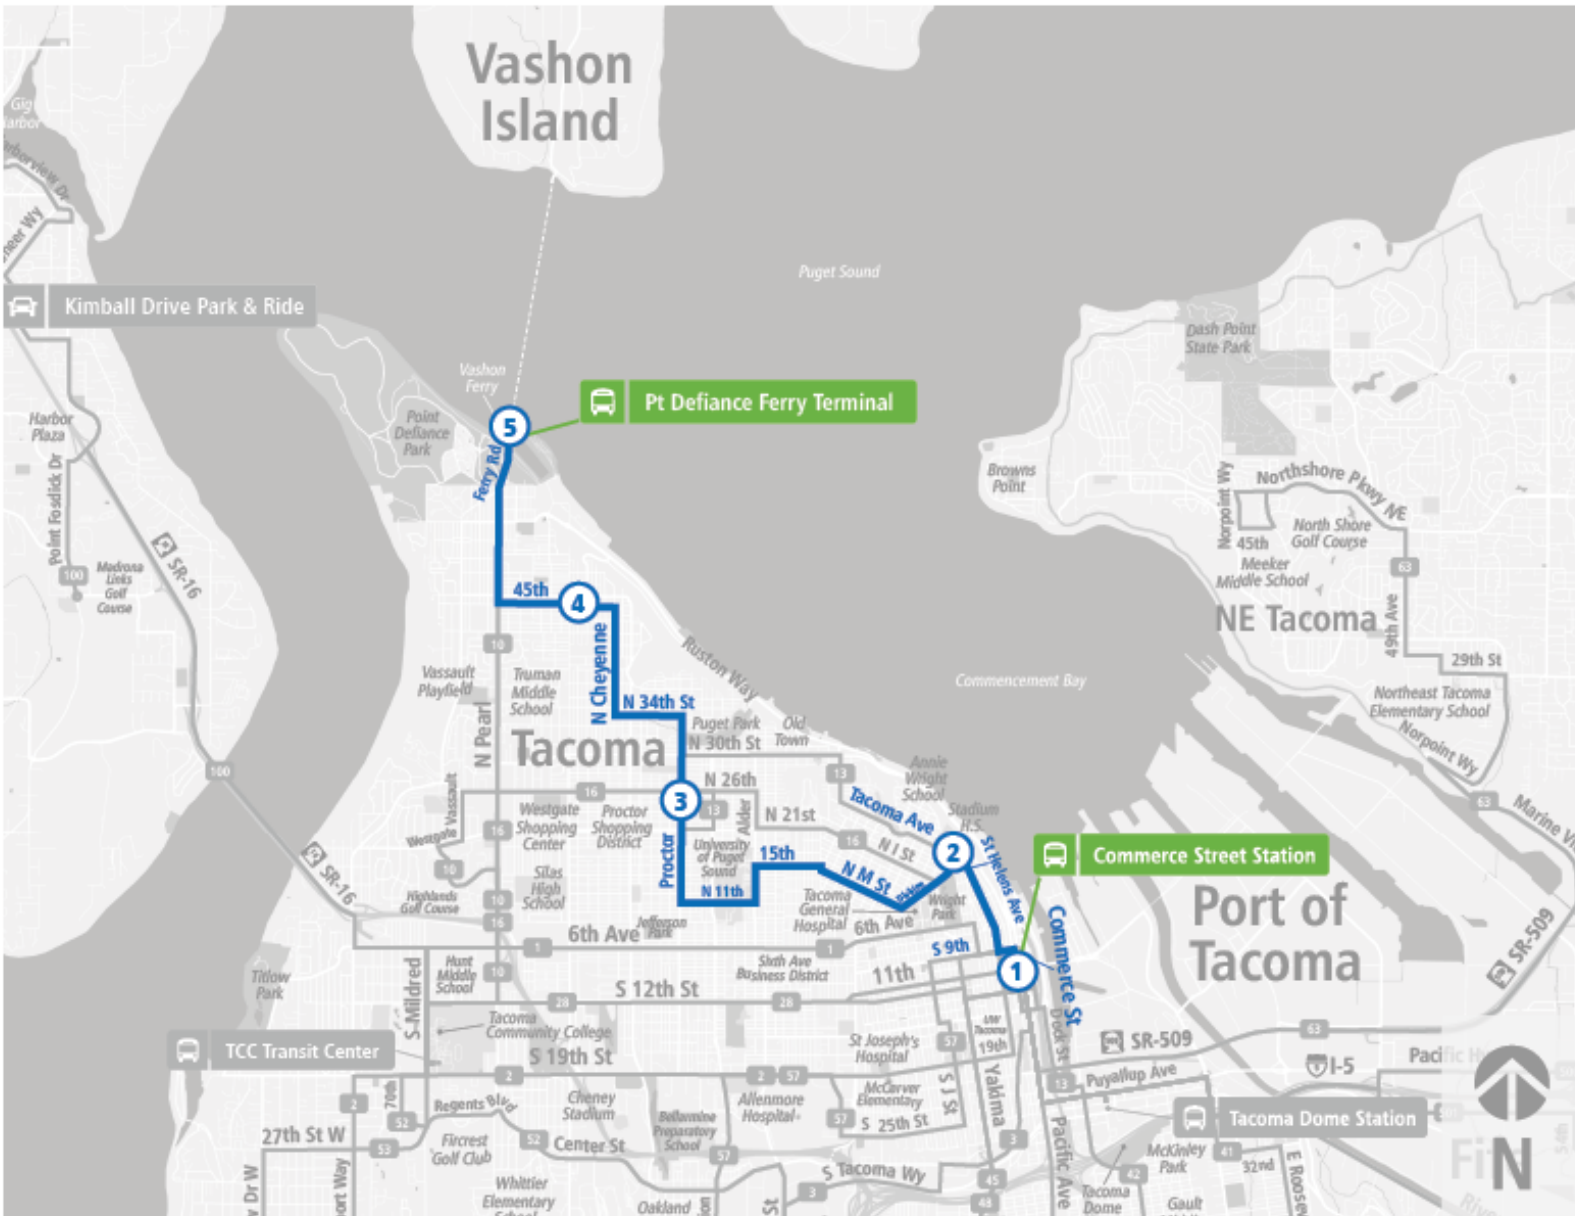

Route 11 Pt Defiance

Route 11 Pt Defiance | Commerce St Station - Zone E to Pt Defiance Ferry Terminal

**WEEKDAY**

Commerce St Station - Zone E	N 1st St & Tacoma Ave	Proctor St N & N 24th St	45th St N & Huson St	Pt Defiance Ferry Terminal
06:40 AM	06:45 AM	06:57 AM	07:04 AM	07:13 AM
07:40 AM	07:45 AM	07:57 AM	08:04 AM	08:14 AM
08:40 AM	08:45 AM	08:57 AM	09:04 AM	09:14 AM
09:40 AM	09:45 AM	09:57 AM	10:04 AM	10:14 AM
10:40 AM	10:45 AM	10:57 AM	11:04 AM	11:14 AM
11:40 AM	11:45 AM	11:57 AM	12:04 PM	12:14 PM
12:40 PM	12:45 PM	12:59 PM	01:06 PM	01:16 PM
01:40 PM	01:45 PM	01:59 PM	02:06 PM	02:17 PM
02:40 PM	02:45 PM	02:59 PM	03:06 PM	03:17 PM
03:40 PM	03:45 PM	03:59 PM	04:06 PM	04:17 PM
04:40 PM	04:46 PM	05:00 PM	05:07 PM	05:18 PM
05:41 PM	05:47 PM	06:01 PM	06:08 PM	06:19 PM
06:40 PM	06:46 PM	06:59 PM	07:06 PM	07:14 PM
07:40 PM	07:46 PM	07:58 PM	08:05 PM	08:13 PM
Commerce St Station - Zone E	N 1st St & Tacoma Ave	Proctor St N & N 24th St	45th St N & Huson St	Pt Defiance Ferry Terminal