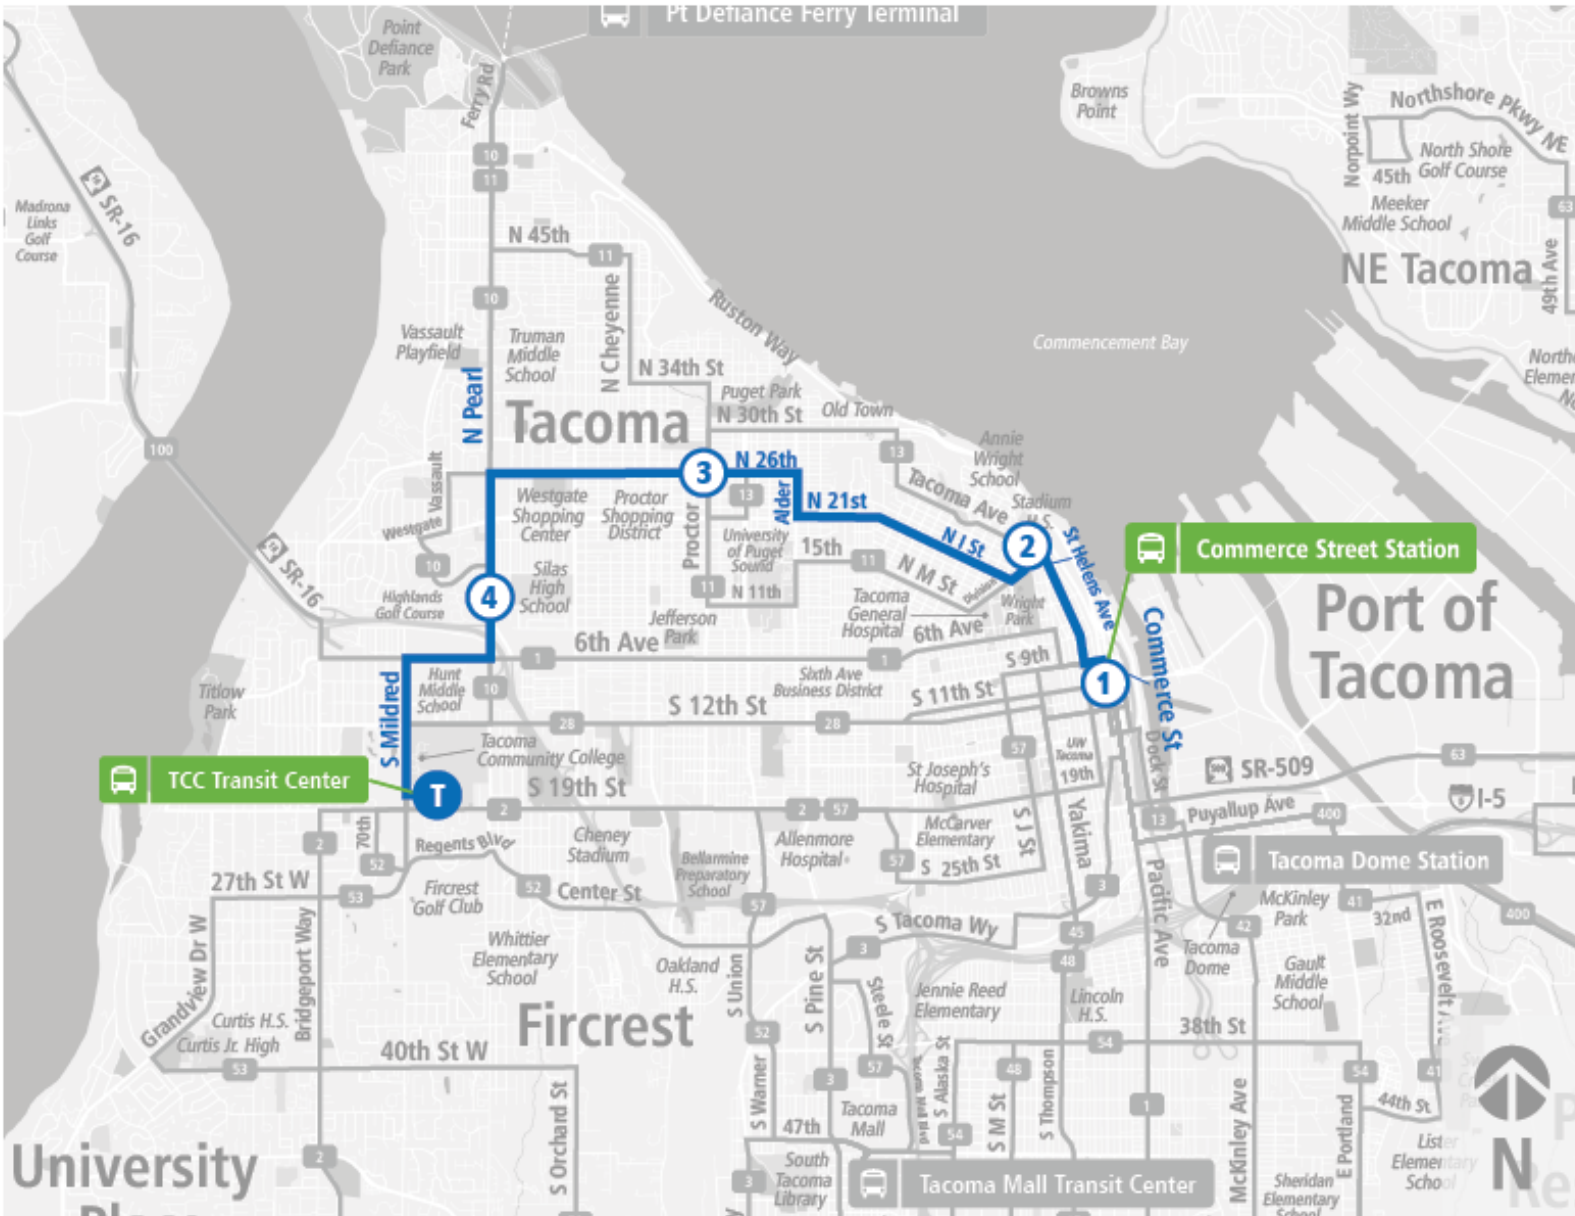

Route 16 North End

Route 16 North End | TCC TC to Commerce St Station - Zone C

WEEKDAY

TCC TC	Pearl St & N 11th St	26th St N & Proctor St	N 1st St & Tacoma Ave	Commerce St Station - Zone C
06:15 AM	06:22 AM	06:29 AM	06:37 AM	06:45 AM
07:15 AM	07:22 AM	07:29 AM	07:38 AM	07:47 AM
08:15 AM	08:22 AM	08:30 AM	08:39 AM	08:48 AM
09:15 AM	09:22 AM	09:30 AM	09:39 AM	09:48 AM
10:15 AM	10:22 AM	10:30 AM	10:39 AM	10:48 AM
11:15 AM	11:22 AM	11:30 AM	11:39 AM	11:49 AM
12:15 PM	12:22 PM	12:30 PM	12:39 PM	12:49 PM
01:15 PM	01:22 PM	01:30 PM	01:39 PM	01:49 PM
02:15 PM	02:22 PM	02:30 PM	02:39 PM	02:49 PM
03:15 PM	03:22 PM	03:30 PM	03:39 PM	03:50 PM
04:15 PM	04:22 PM	04:30 PM	04:39 PM	04:50 PM
05:15 PM	05:22 PM	05:30 PM	05:39 PM	05:49 PM
06:15 PM	06:22 PM	06:30 PM	06:38 PM	06:48 PM
07:15 PM	07:22 PM	07:30 PM	07:37 PM	07:46 PM
08:15 PM	08:22 PM	08:30 PM	08:37 PM	08:45 PM
TCC TC	Pearl St & N 11th St	26th St N & Proctor St	N 1st St & Tacoma Ave	Commerce St Station - Zone C

Route 16 North End | Commerce St Station - Zone F to TCC TC

WEEKDAY

Commerce St Station - Zone F	N 1st St & Tacoma Ave	26th St N & Madison St	Pearl St & N 11th St	TCC TC
05:15 AM	05:20 AM	05:29 AM	05:36 AM	05:45 AM
06:15 AM	06:20 AM	06:29 AM	06:36 AM	06:45 AM
07:21 AM	07:26 AM	07:36 AM	07:43 AM	07:52 AM
08:15 AM	08:21 AM	08:31 AM	08:38 AM	08:47 AM
09:15 AM	09:21 AM	09:31 AM	09:38 AM	09:48 AM
10:15 AM	10:21 AM	10:31 AM	10:38 AM	10:48 AM
11:15 AM	11:21 AM	11:31 AM	11:38 AM	11:48 AM
12:15 PM	12:21 PM	12:31 PM	12:38 PM	12:49 PM
01:15 PM	01:21 PM	01:31 PM	01:38 PM	01:50 PM
02:15 PM	02:21 PM	02:31 PM	02:38 PM	02:50 PM
03:15 PM	03:21 PM	03:31 PM	03:39 PM	03:51 PM
04:15 PM	04:21 PM	04:33 PM	04:41 PM	04:53 PM
05:17 PM	05:23 PM	05:35 PM	05:43 PM	05:55 PM
06:15 PM	06:21 PM	06:32 PM	06:39 PM	06:49 PM
07:15 PM	07:20 PM	07:29 PM	07:35 PM	07:45 PM
08:15 PM	08:20 PM	08:29 PM	08:35 PM	08:44 PM
Commerce St Station - Zone F	N 1st St & Tacoma Ave	26th St N & Madison St	Pearl St & N 11th St	TCC TC