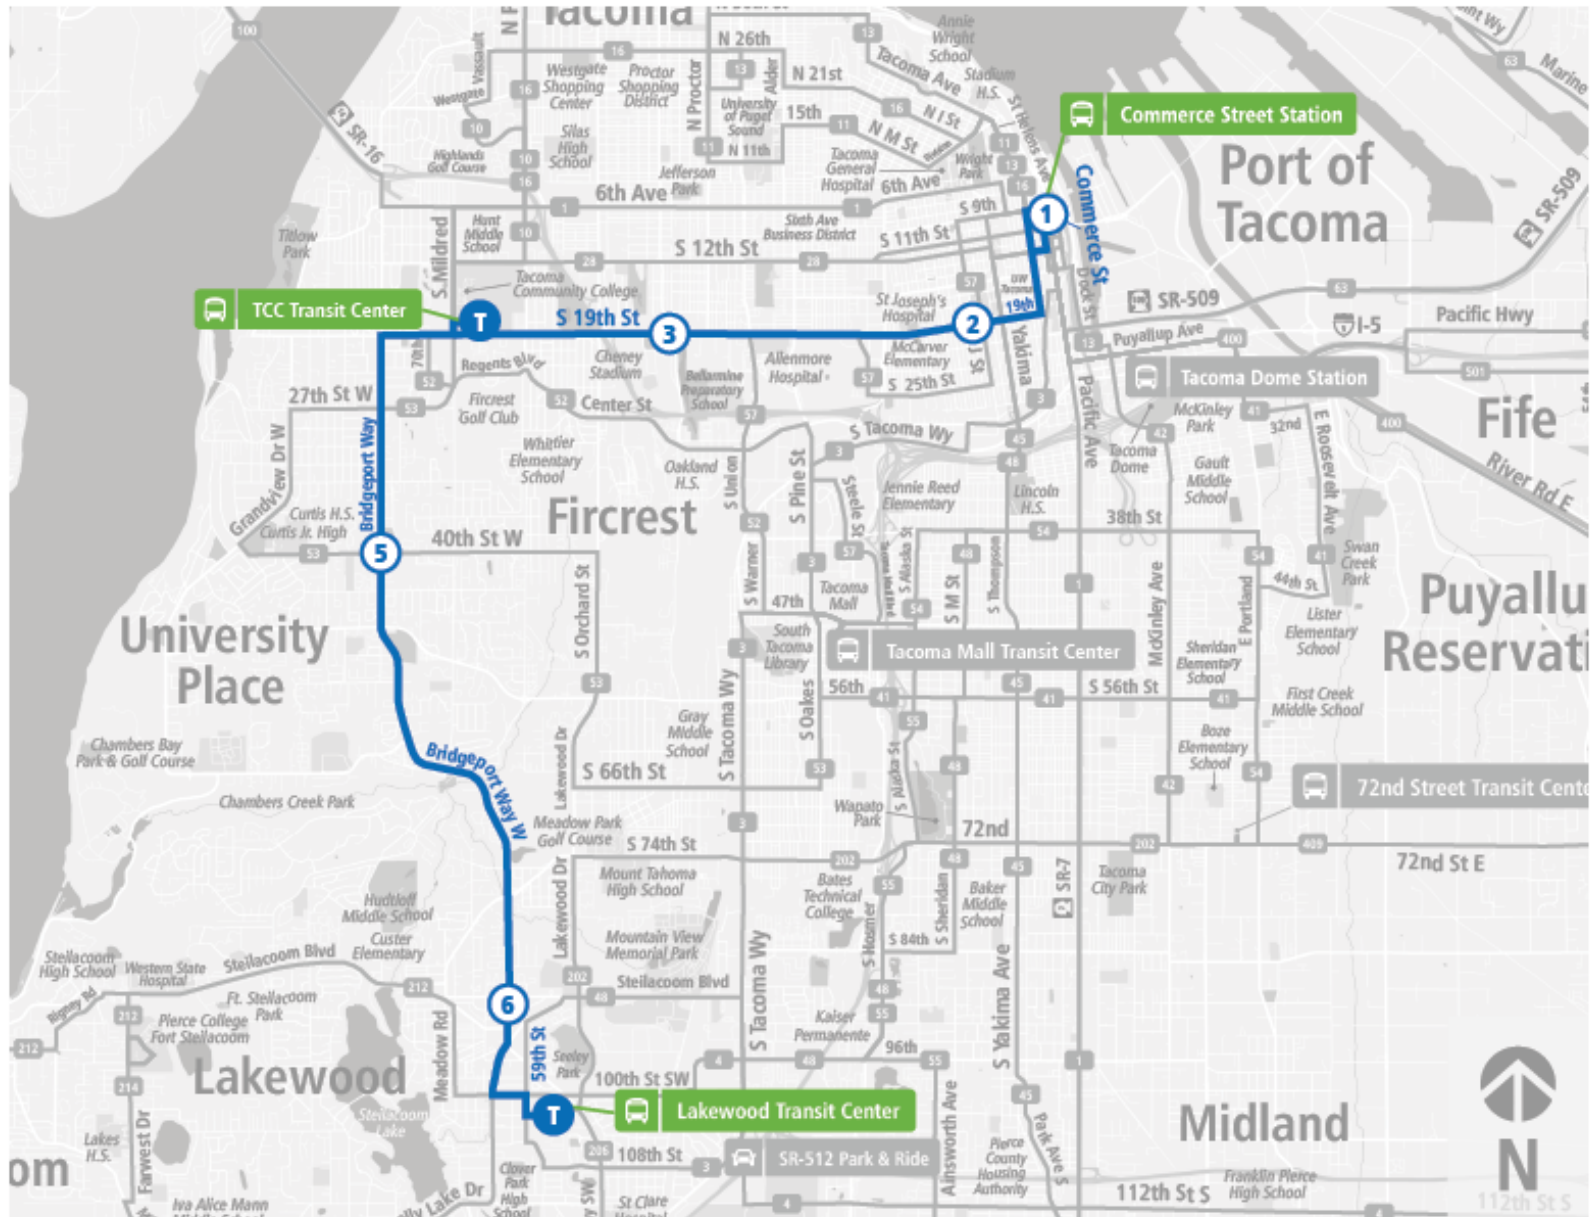

Route 2 S 19th St - Bridgeport