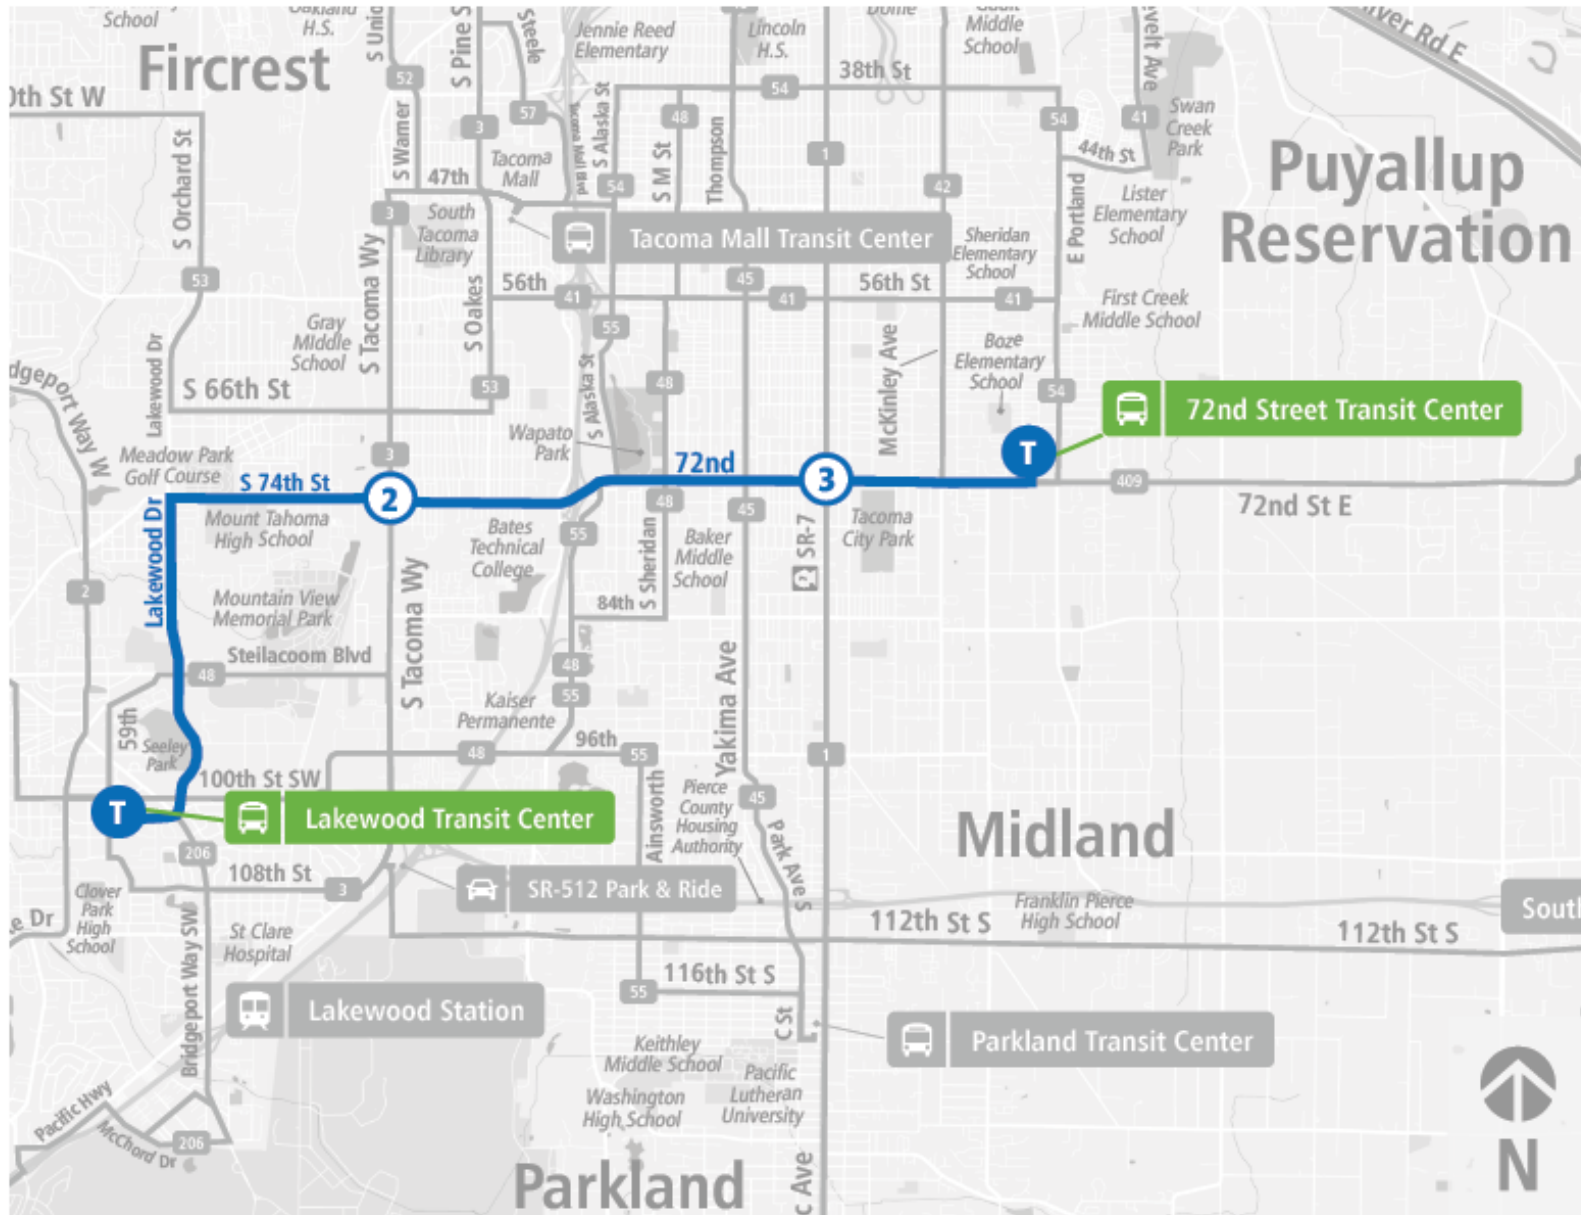

Route 202 72nd St

Route 202 72nd St | Lakewood TC to 72nd St TC

**WEEKDAY**

Lakewood TC	74th St S & S Puget Sound Ave	72nd St S & Pacific Ave	72nd St TC
06:00 AM	06:10 AM	06:19 AM	06:25 AM *
06:30 AM	06:40 AM	06:49 AM	06:55 AM *
07:00 AM	07:11 AM	07:20 AM	07:26 AM *
07:30 AM	07:41 AM	07:50 AM	07:57 AM
08:00 AM	08:11 AM	08:20 AM	08:27 AM
08:30 AM	08:41 AM	08:51 AM	08:58 AM
09:00 AM	09:11 AM	09:21 AM	09:28 AM
09:30 AM	09:41 AM	09:51 AM	09:58 AM
10:00 AM	10:11 AM	10:21 AM	10:28 AM
10:30 AM	10:41 AM	10:51 AM	10:59 AM
11:00 AM	11:11 AM	11:22 AM	11:30 AM
11:30 AM	11:41 AM	11:52 AM	12:00 PM
12:00 PM	12:11 PM	12:22 PM	12:30 PM
12:30 PM	12:41 PM	12:52 PM	01:00 PM
01:00 PM	01:12 PM	01:23 PM	01:31 PM
01:30 PM	01:42 PM	01:53 PM	02:01 PM
02:00 PM	02:13 PM	02:24 PM	02:32 PM
02:10 PM	02:23 PM	02:35 PM	02:45 PM
02:30 PM	02:43 PM	02:55 PM	03:05 PM
03:00 PM	03:13 PM	03:25 PM	03:35 PM
03:30 PM	03:43 PM	03:55 PM	04:04 PM
04:00 PM	04:13 PM	04:25 PM	04:34 PM
04:32 PM	04:45 PM	04:57 PM	05:06 PM
05:02 PM	05:15 PM	05:27 PM	05:36 PM
05:30 PM	05:42 PM	05:54 PM	06:03 PM
06:00 PM	06:12 PM	06:23 PM	06:30 PM *
07:00 PM	07:12 PM	07:22 PM	07:28 PM *
08:00 PM	08:11 PM	08:21 PM	08:27 PM *
09:00 PM	09:11 PM	09:21 PM	09:26 PM *
<b>Lakewood TC</b>	<b>74th St S &amp; S Puget Sound Ave</b>	<b>72nd St S &amp; Pacific Ave</b>	<b>72nd St TC</b>