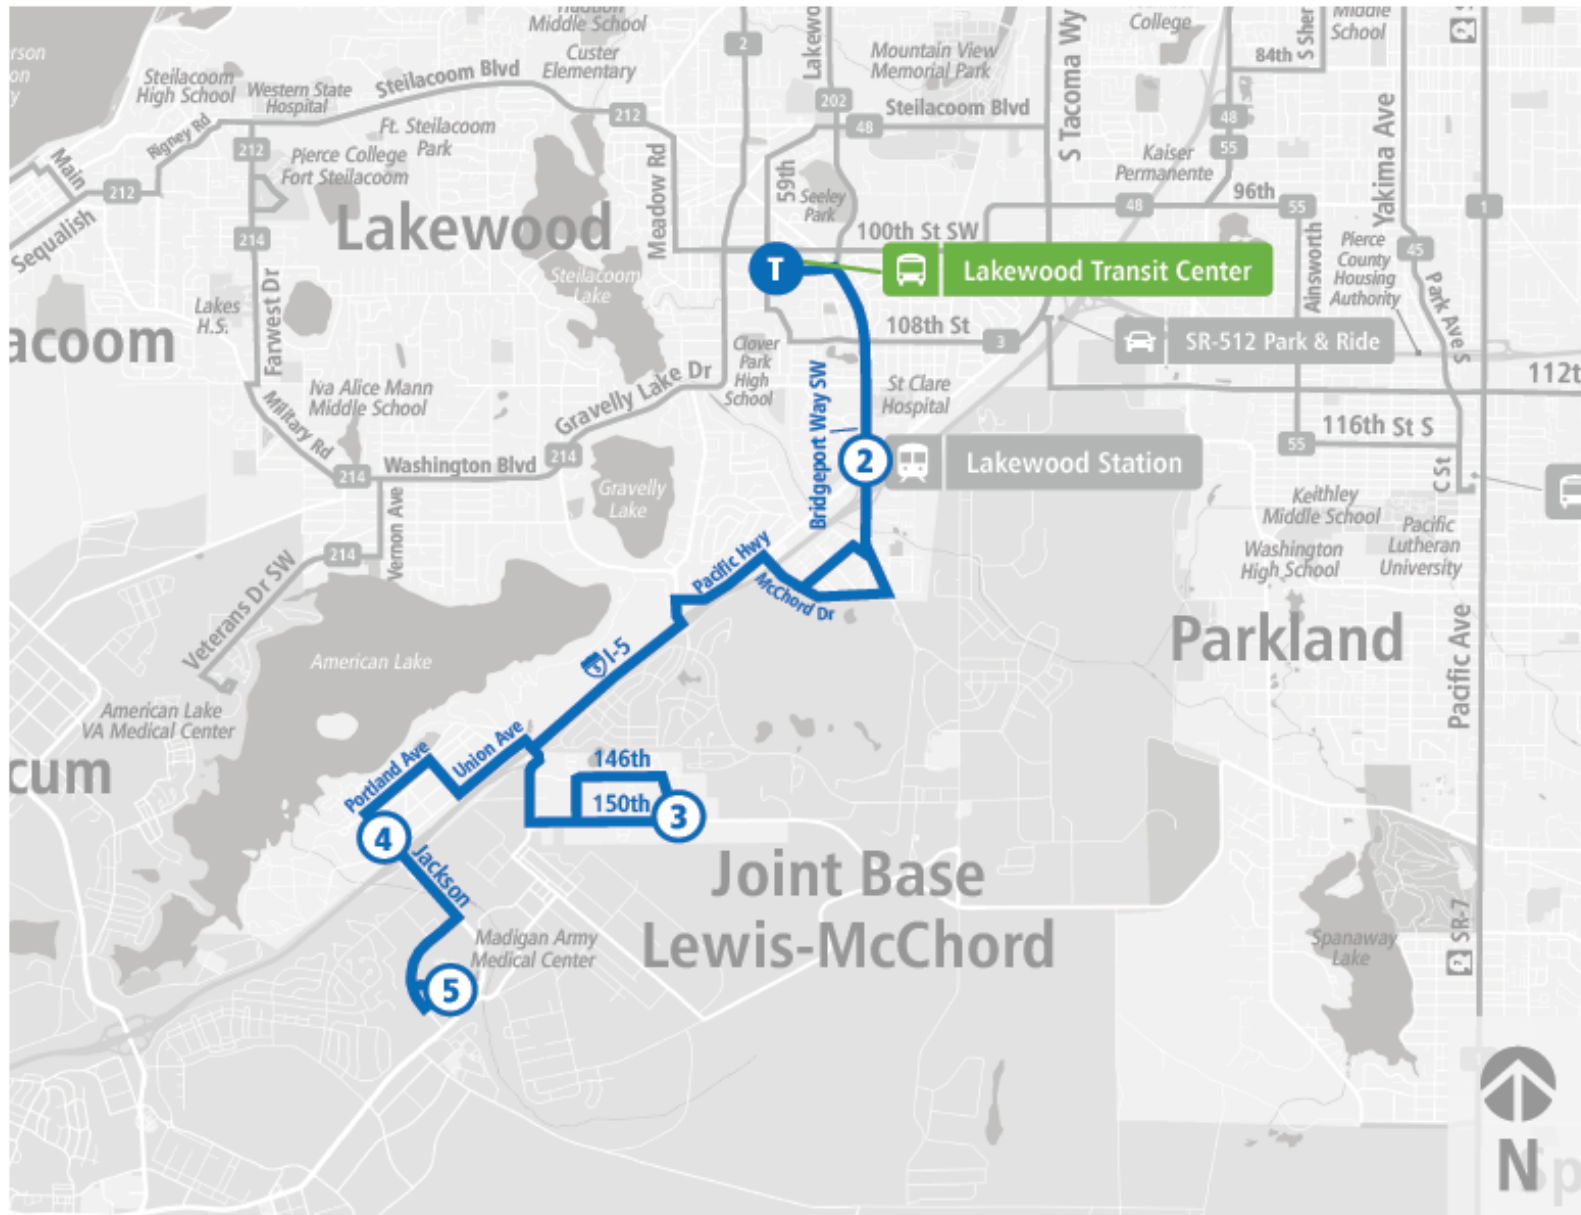

Route 206 Pacific Hwy/Tillicum/Madigan

Route 206 Pacific Hwy/Tillicum/Madigan | JBLM Madigan Hospital to Lakewood TC

WEEKDAY

JBLM Madigan Hospital	Berkeley St SW & Washington Ave SW	150th St SW & Woodbrook Rd SW	Bridgeport Way SW & Pacific Hwy SW	Lakewood TC
--	05:22 AM	05:33 AM	05:46 AM	05:53 AM
--	05:52 AM	06:03 AM	06:16 AM	06:23 AM
--	06:22 AM	06:33 AM	06:46 AM	06:53 AM
06:46 AM	06:52 AM	07:04 AM	07:17 AM	07:24 AM
07:16 AM	07:22 AM	07:34 AM	07:48 AM	07:56 AM
07:46 AM	07:52 AM	08:04 AM	08:18 AM	08:26 AM
08:16 AM	08:22 AM	08:34 AM	08:48 AM	08:58 AM
08:46 AM	08:52 AM	09:04 AM	09:18 AM	09:28 AM
09:16 AM	09:21 AM	09:33 AM	09:46 AM	09:56 AM
09:46 AM	09:51 AM	10:03 AM	10:16 AM	10:26 AM
10:16 AM	10:21 AM	10:33 AM	10:46 AM	10:56 AM
10:46 AM	10:51 AM	11:04 AM	11:17 AM	11:27 AM
11:16 AM	11:21 AM	11:34 AM	11:48 AM	11:58 AM
11:46 AM	11:52 AM	12:04 PM	12:18 PM	12:28 PM
12:16 PM	12:22 PM	12:34 PM	12:48 PM	12:58 PM
12:46 PM	12:52 PM	01:04 PM	01:18 PM	01:28 PM
01:16 PM	01:22 PM	01:34 PM	01:48 PM	01:58 PM
01:46 PM	01:52 PM	02:03 PM	02:17 PM	02:27 PM
02:16 PM	02:22 PM	02:33 PM	02:47 PM	02:57 PM
02:46 PM	02:51 PM	03:02 PM	03:16 PM	03:26 PM
03:16 PM	03:21 PM	03:32 PM	03:46 PM	03:56 PM
03:46 PM	03:52 PM	04:04 PM	04:18 PM	04:28 PM
04:16 PM	04:22 PM	04:34 PM	04:48 PM	04:58 PM
04:46 PM	04:52 PM	05:04 PM	05:18 PM	05:27 PM
05:16 PM	05:22 PM	05:33 PM	05:46 PM	05:55 PM
05:46 PM	05:51 PM	06:02 PM	06:15 PM	06:24 PM
06:16 PM	06:21 PM	06:31 PM	06:42 PM	06:51 PM
06:46 PM	06:51 PM	07:01 PM	07:12 PM	07:21 PM
07:16 PM	07:21 PM	07:31 PM	07:42 PM	07:51 PM
--	07:56 PM	08:06 PM	08:17 PM	08:26 PM

--	08:26 PM	08:36 PM	08:47 PM	08:56 PM
--	09:21 PM	09:30 PM	09:41 PM	09:49 PM
JBLM Madigan Hospital	Berkeley St SW & Washington Ave SW	150th St SW & Woodbrook Rd SW	Bridgeport Way SW & Pacific Hwy SW	Lakewood TC