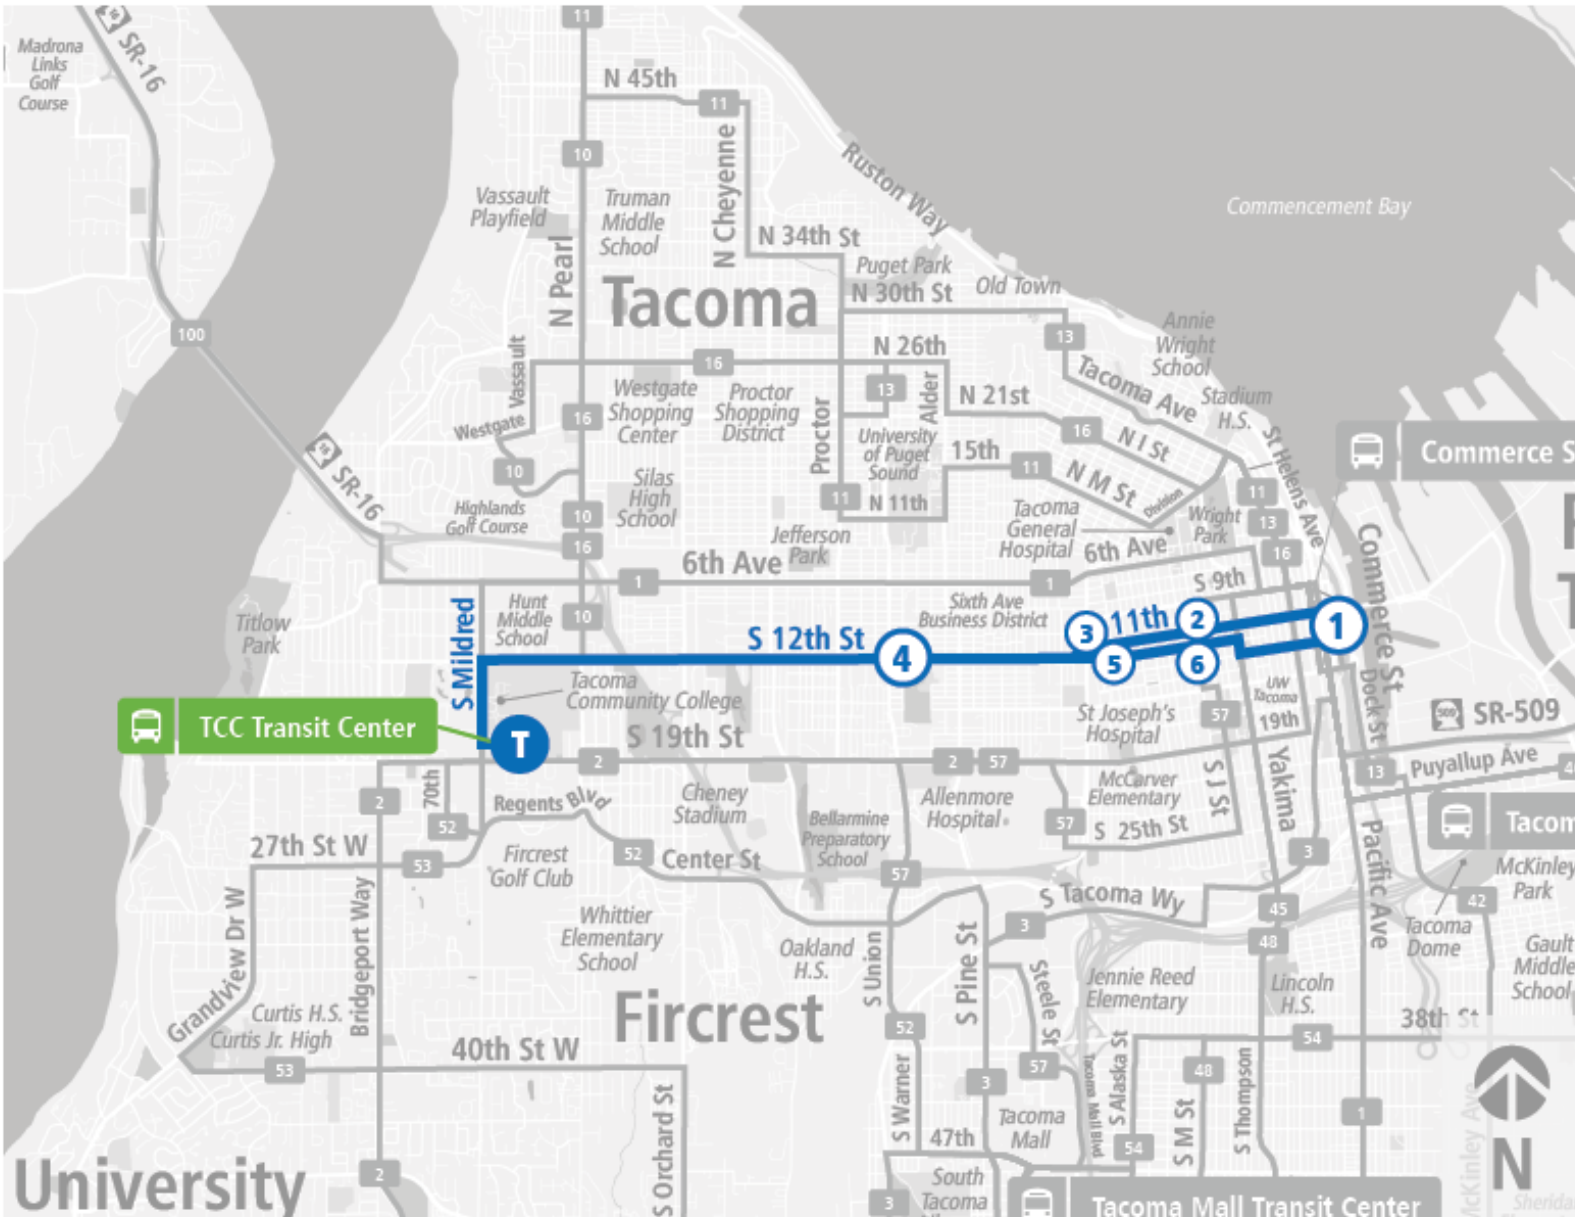

Route 28 S 12th St

Route 28 S 12th St | TCC TC to A St & E 12th St

**WEEKDAY**

TCC TC	12th St S & Union Ave	Earnest S Brazill St & Sprague	Earnest S Brazill St & MLK Jr Wy	A St & E 12th St
06:45 AM	06:53 AM	06:55 AM	06:58 AM	07:07 AM
07:15 AM	07:23 AM	07:25 AM	07:28 AM	07:37 AM
07:45 AM	07:53 AM	07:56 AM	07:59 AM	08:08 AM
08:15 AM	08:23 AM	08:26 AM	08:29 AM	08:38 AM
08:45 AM	08:53 AM	08:56 AM	08:59 AM	09:08 AM
09:15 AM	09:23 AM	09:26 AM	09:29 AM	09:38 AM
09:45 AM	09:53 AM	09:56 AM	09:59 AM	10:08 AM
10:15 AM	10:23 AM	10:26 AM	10:29 AM	10:38 AM
10:45 AM	10:53 AM	10:56 AM	10:59 AM	11:08 AM
11:15 AM	11:23 AM	11:26 AM	11:29 AM	11:38 AM
11:45 AM	11:53 AM	11:56 AM	11:59 AM	12:08 PM
12:15 PM	12:23 PM	12:26 PM	12:29 PM	12:38 PM
12:45 PM	12:53 PM	12:56 PM	12:59 PM	01:08 PM
01:15 PM	01:23 PM	01:26 PM	01:29 PM	01:38 PM
01:45 PM	01:53 PM	01:56 PM	01:59 PM	02:08 PM
02:15 PM	02:23 PM	02:26 PM	02:29 PM	02:38 PM
02:45 PM	02:53 PM	02:56 PM	02:59 PM	03:08 PM
03:15 PM	03:23 PM	03:26 PM	03:29 PM	03:38 PM
03:45 PM	03:53 PM	03:56 PM	03:59 PM	04:08 PM
04:12 PM	04:20 PM	04:23 PM	04:26 PM	04:35 PM
04:45 PM	04:53 PM	04:56 PM	04:59 PM	05:08 PM
05:15 PM	05:23 PM	05:26 PM	05:28 PM	05:37 PM
05:45 PM	05:53 PM	05:56 PM	05:58 PM	06:07 PM
06:15 PM	06:23 PM	06:26 PM	06:28 PM	06:37 PM
07:15 PM	07:23 PM	07:26 PM	07:28 PM	07:37 PM
08:15 PM	08:22 PM	08:25 PM	08:27 PM	08:35 PM
09:15 PM	09:22 PM	09:25 PM	09:27 PM	09:34 PM
TCC TC	12th St S & Union Ave	Earnest S Brazill St & Sprague	Earnest S Brazill St & MLK Jr Wy	A St & E 12th St