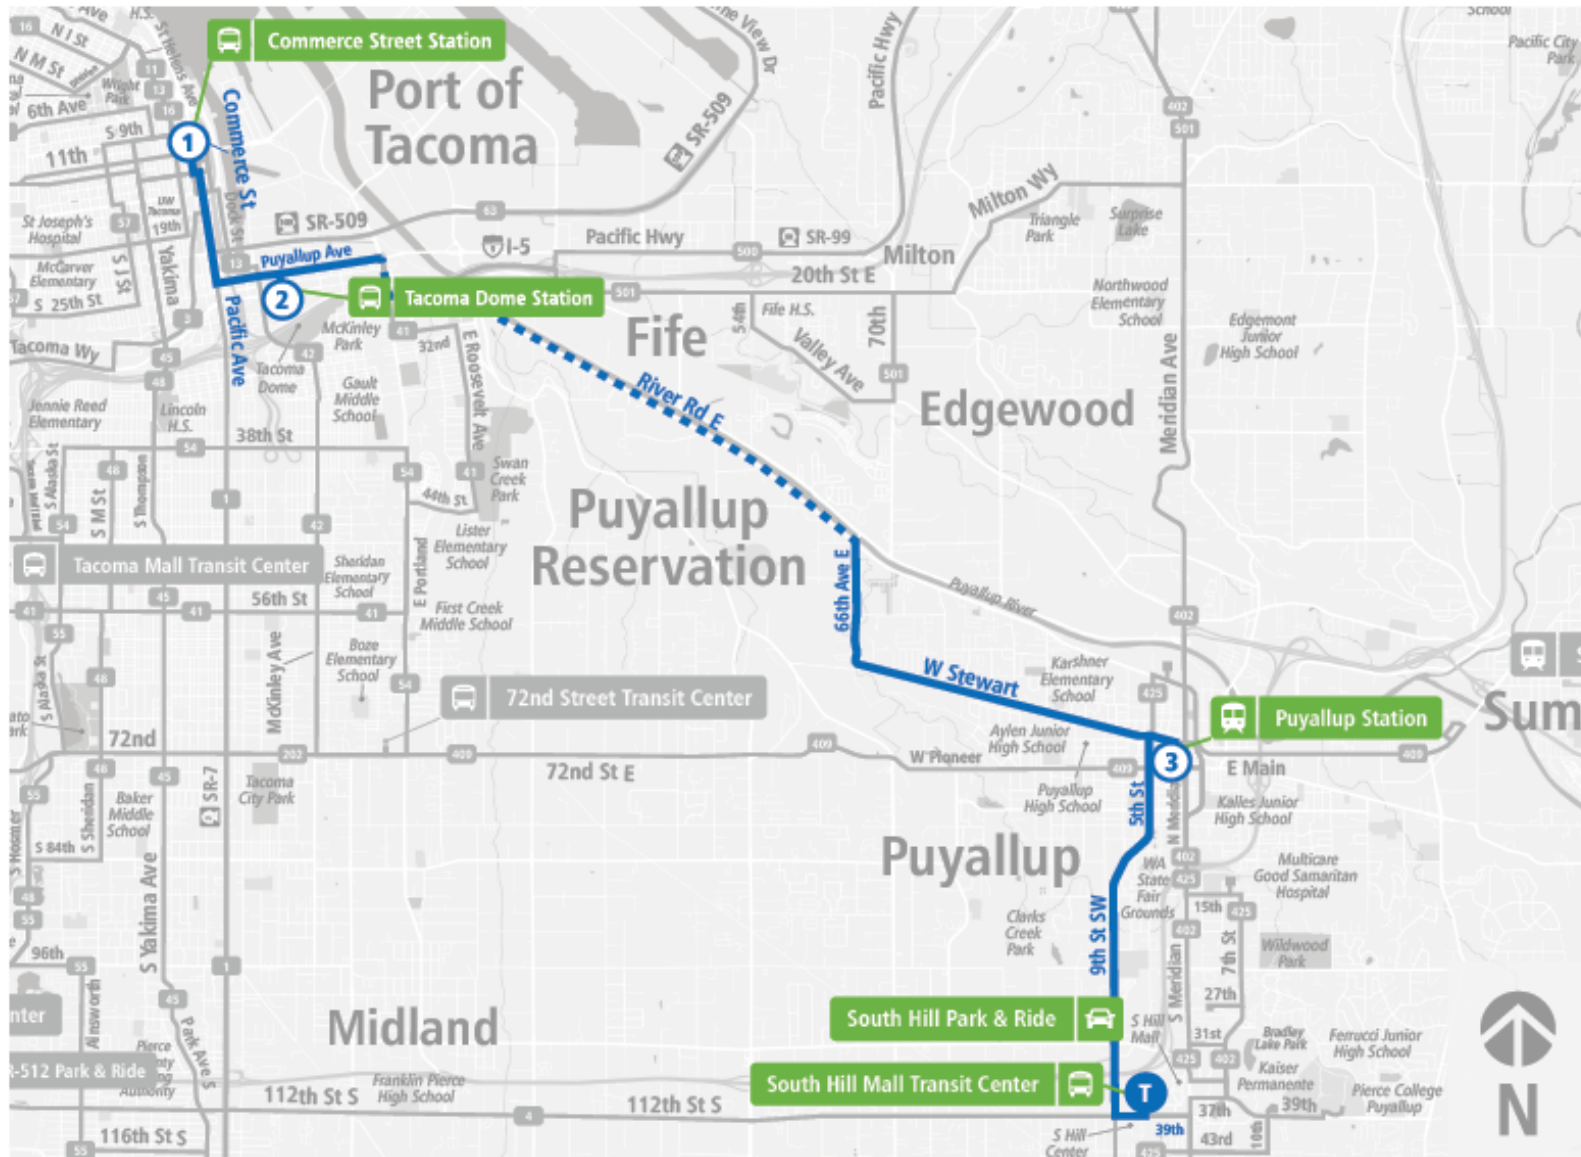

### Route 400 Puyallup-Downtown Tacoma

**NOTE: ROUTE 400 DOES NOT STOP ALONG RIVER ROAD.**

Route 400 Puyallup-Downtown Tacoma | South Hill Mall TC to Commerce St Station - Zone F

**WEEKDAY**

South Hill Mall TC	South Hill P&R - Bay 1	Puyallup Station - Bay 1	Tacoma Dome Station - Zone E	Commerce St Station - Zone F
04:43 AM	04:47 AM	04:56 AM	05:14 AM	05:23 AM
05:13 AM	05:17 AM	05:26 AM	05:45 AM	05:54 AM
05:43 AM	05:47 AM	05:56 AM	06:15 AM	06:24 AM
06:13 AM	06:17 AM	06:26 AM	06:51 AM	07:02 AM
06:43 AM	06:47 AM	06:56 AM	07:21 AM	07:32 AM
07:13 AM	07:17 AM	07:26 AM	07:51 AM	08:02 AM
07:43 AM	07:47 AM	07:56 AM	08:21 AM	08:32 AM
08:13 AM	08:17 AM	08:26 AM	08:48 AM	08:58 AM
08:43 AM	08:47 AM	08:56 AM	09:17 AM	09:27 AM
09:15 AM	09:19 AM	09:28 AM	09:49 AM	09:59 AM
10:15 AM	10:19 AM	10:29 AM	10:49 AM	10:59 AM
11:15 AM	11:19 AM	11:29 AM	11:49 AM	11:59 AM
12:15 PM	12:19 PM	12:29 PM	12:49 PM	12:59 PM
01:15 PM	01:19 PM	01:29 PM	01:49 PM	01:59 PM
02:15 PM	02:20 PM	02:30 PM	02:50 PM	03:02 PM
02:45 PM	02:50 PM	03:00 PM	03:20 PM	03:32 PM
03:15 PM	03:20 PM	03:30 PM	03:50 PM	04:03 PM
03:43 PM	03:48 PM	03:58 PM	04:18 PM	04:31 PM
04:12 PM	04:17 PM	04:27 PM	04:47 PM	05:00 PM
04:42 PM	04:47 PM	04:57 PM	05:16 PM	05:27 PM
05:15 PM	05:20 PM	05:30 PM	05:49 PM	06:00 PM
05:45 PM	05:50 PM	06:00 PM	06:19 PM	06:30 PM
06:15 PM	06:20 PM	06:30 PM	06:49 PM	07:00 PM
07:15 PM	07:19 PM	07:28 PM	07:46 PM	07:55 PM
08:15 PM	08:19 PM	08:28 PM	08:46 PM	08:55 PM
South Hill Mall TC	South Hill P&R - Bay 1	Puyallup Station - Bay 1	Tacoma Dome Station - Zone E	Commerce St Station - Zone F