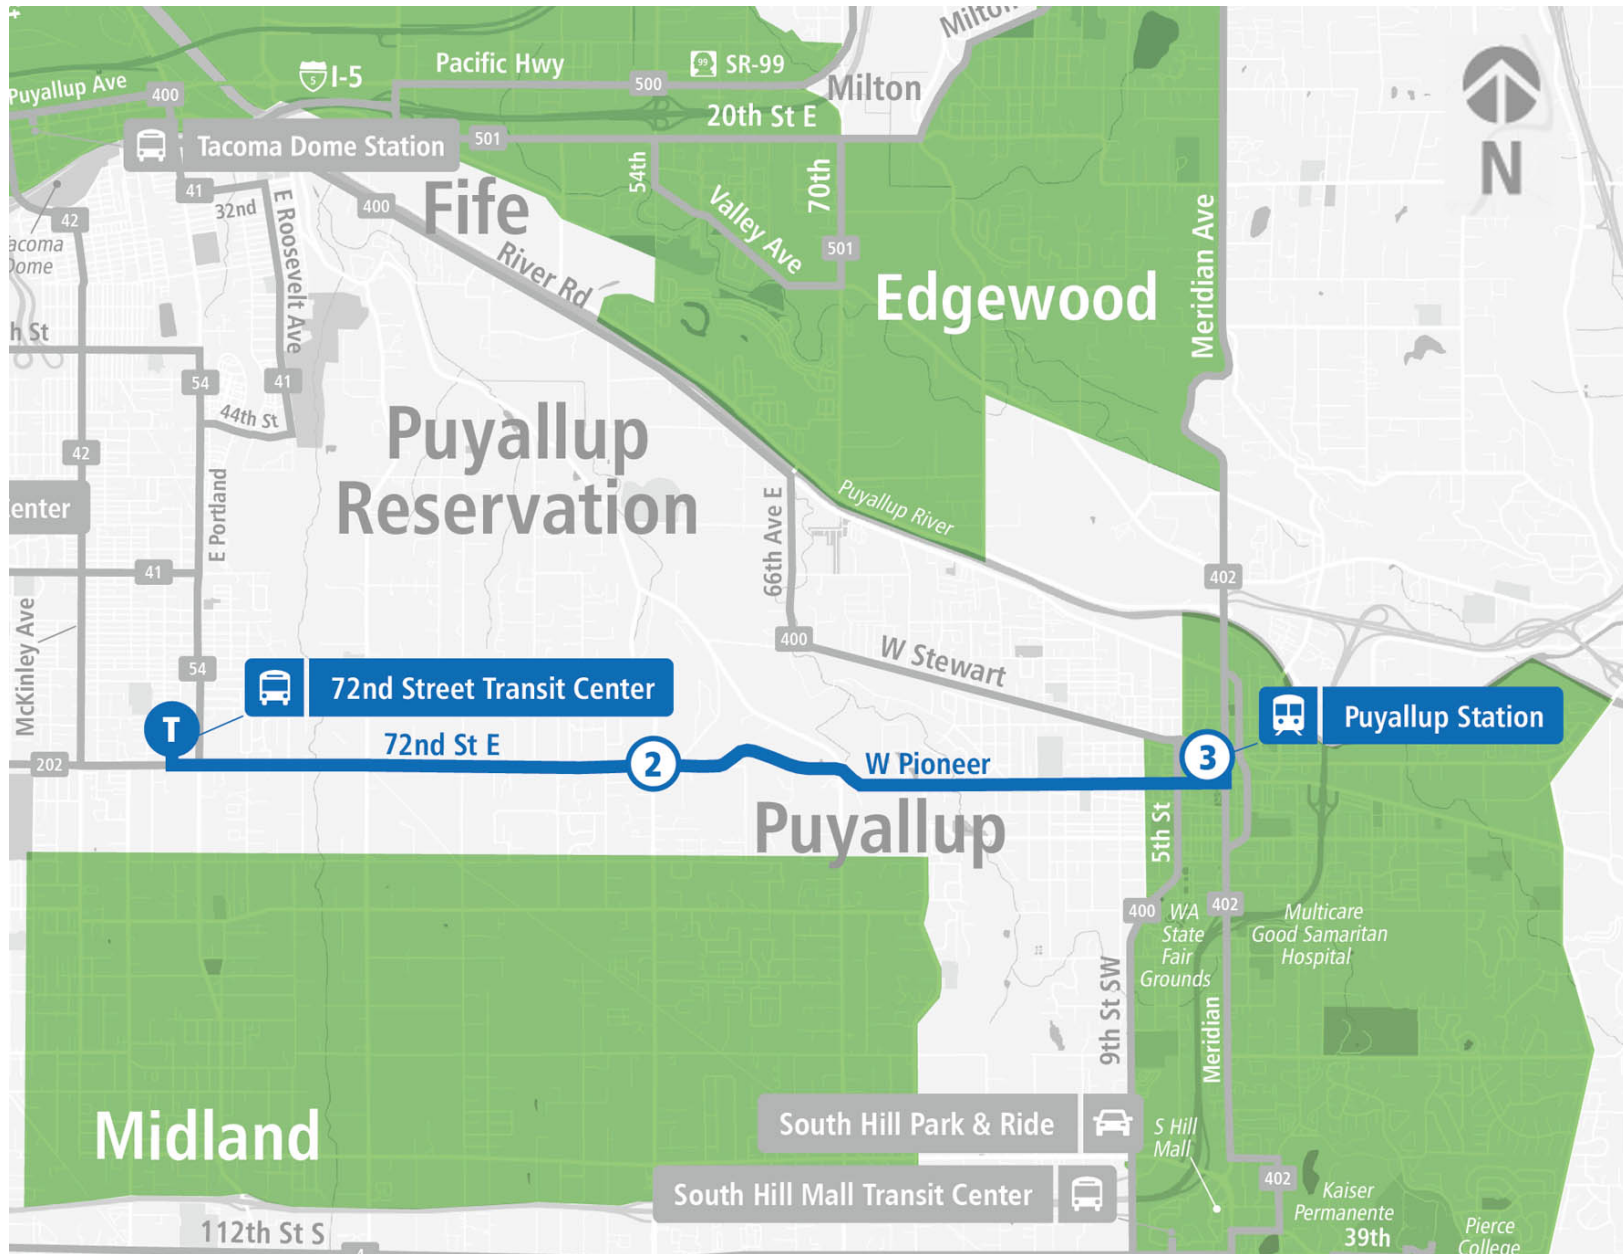

Route 409 Puyallup - 72nd St

Route 409 Puyallup - 72nd St | 72nd St TC to Puyallup Station - Bay 2
WEEKDAY

72nd St TC	72nd St E & Canyon Rd	Puyallup Station - Bay 2
06:10 AM	06:17 AM	06:31 AM
07:10 AM	07:17 AM	07:31 AM
08:10 AM	08:17 AM	08:31 AM
09:10 AM	09:17 AM	09:31 AM
10:10 AM	10:17 AM	10:31 AM
11:10 AM	11:17 AM	11:31 AM
12:10 PM	12:17 PM	12:31 PM
01:10 PM	01:17 PM	01:31 PM
02:10 PM	02:17 PM	02:31 PM
03:10 PM	03:17 PM	03:32 PM
04:10 PM	04:17 PM	04:33 PM
05:10 PM	05:17 PM	05:33 PM
06:10 PM	06:17 PM	06:33 PM
07:10 PM	07:17 PM	07:33 PM
72nd St TC	72nd St E & Canyon Rd	Puyallup Station - Bay 2

Route 409 Puyallup - 72nd St | Puyallup Station - Bay 2 to 72nd St TC

WEEKDAY

Puyallup Station - Bay 2	72nd St E & Canyon Rd	72nd St TC
06:42 AM	06:52 AM	06:59 AM
07:42 AM	07:52 AM	07:59 AM
08:42 AM	08:52 AM	08:59 AM
09:42 AM	09:52 AM	09:59 AM
10:42 AM	10:52 AM	10:59 AM
11:42 AM	11:52 AM	11:59 AM
12:42 PM	12:54 PM	01:01 PM
01:42 PM	01:54 PM	02:01 PM
02:42 PM	02:55 PM	03:03 PM
03:42 PM	03:55 PM	04:03 PM
04:42 PM	04:55 PM	05:03 PM
05:42 PM	05:53 PM	06:01 PM
06:42 PM	06:53 PM	07:01 PM
07:42 PM	07:53 PM	08:01 PM
Puyallup Station - Bay 2	72nd St E & Canyon Rd	72nd St TC

Route 409 Puyallup - 72nd St | 72nd St TC to Puyallup Station - Bay 2

SATURDAY

72nd St TC	72nd St E & Canyon Rd	Puyallup Station - Bay 2
09:46 AM	09:52 AM	10:07 AM
10:46 AM	10:52 AM	11:07 AM
11:46 AM	11:52 AM	12:07 PM
12:46 PM	12:52 PM	01:07 PM
01:46 PM	01:52 PM	02:07 PM
02:46 PM	02:52 PM	03:07 PM
03:46 PM	03:52 PM	04:07 PM
04:46 PM	04:52 PM	05:07 PM
05:46 PM	05:52 PM	06:07 PM
72nd St TC	72nd St E & Canyon Rd	Puyallup Station - Bay 2