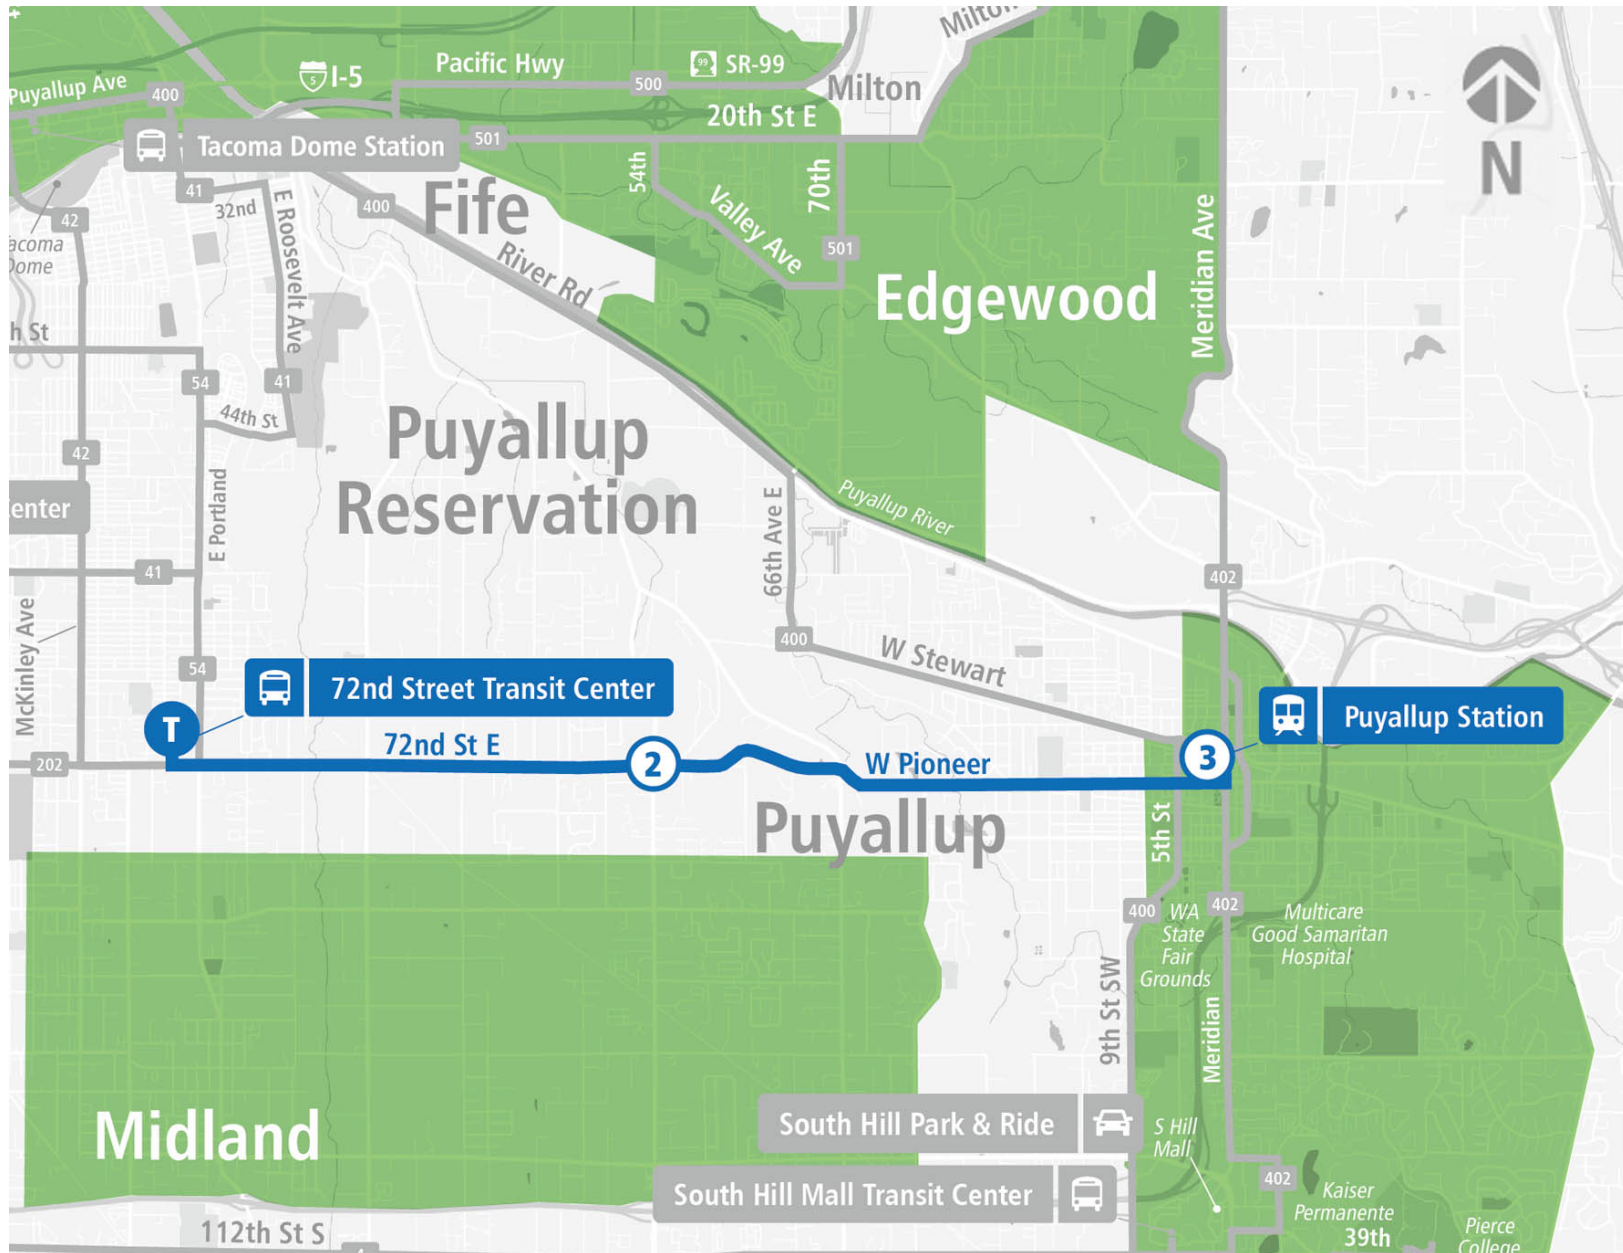

Route 409 Puyallup - 72nd St

Route 409 Puyallup - 72nd St | 72nd St TC to Puyallup Station - Bay 2

WEEKDAY

72nd St TC	72nd St E & Canyon Rd	Puyallup Station - Bay 2
06:10 AM	06:17 AM	06:31 AM
07:10 AM	07:17 AM	07:31 AM
08:10 AM	08:17 AM	08:31 AM
09:10 AM	09:17 AM	09:31 AM
10:10 AM	10:17 AM	10:31 AM
11:10 AM	11:17 AM	11:31 AM
12:10 PM	12:17 PM	12:31 PM
01:10 PM	01:17 PM	01:31 PM
02:10 PM	02:17 PM	02:31 PM
03:10 PM	03:17 PM	03:32 PM
04:10 PM	04:17 PM	04:33 PM
05:10 PM	05:17 PM	05:33 PM
06:10 PM	06:17 PM	06:33 PM
07:10 PM	07:17 PM	07:33 PM
72nd St TC	72nd St E & Canyon Rd	Puyallup Station - Bay 2

Route 409 Puyallup - 72nd St | Puyallup Station - Bay 2 to 72nd St TC

WEEKDAY

Puyallup Station - Bay 2	72nd St E & Canyon Rd	72nd St TC
06:42 AM	06:52 AM	06:59 AM
07:42 AM	07:52 AM	07:59 AM
08:42 AM	08:52 AM	08:59 AM
09:42 AM	09:52 AM	09:59 AM
10:42 AM	10:52 AM	10:59 AM
11:42 AM	11:52 AM	11:59 AM
12:42 PM	12:54 PM	01:01 PM
01:42 PM	01:54 PM	02:01 PM
02:42 PM	02:55 PM	03:03 PM
03:42 PM	03:55 PM	04:03 PM
04:42 PM	04:55 PM	05:03 PM
05:42 PM	05:53 PM	06:01 PM *
06:42 PM	06:53 PM	07:01 PM *
07:42 PM	07:53 PM	08:01 PM *
Puyallup Station - Bay 2	72nd St E & Canyon Rd	72nd St TC

* These trips do not continue as Route 202

Route 409 Puyallup - 72nd St | 72nd St TC to Puyallup Station - Bay 2

SATURDAY

72nd St TC	72nd St E & Canyon Rd	Puyallup Station - Bay 2
09:46 AM	09:52 AM	10:07 AM
10:46 AM	10:52 AM	11:07 AM
11:46 AM	11:52 AM	12:07 PM
12:46 PM	12:52 PM	01:07 PM
01:46 PM	01:52 PM	02:07 PM
02:46 PM	02:52 PM	03:07 PM
03:46 PM	03:52 PM	04:07 PM
04:46 PM	04:52 PM	05:07 PM
05:46 PM	05:52 PM	06:07 PM
72nd St TC	72nd St E & Canyon Rd	Puyallup Station - Bay 2