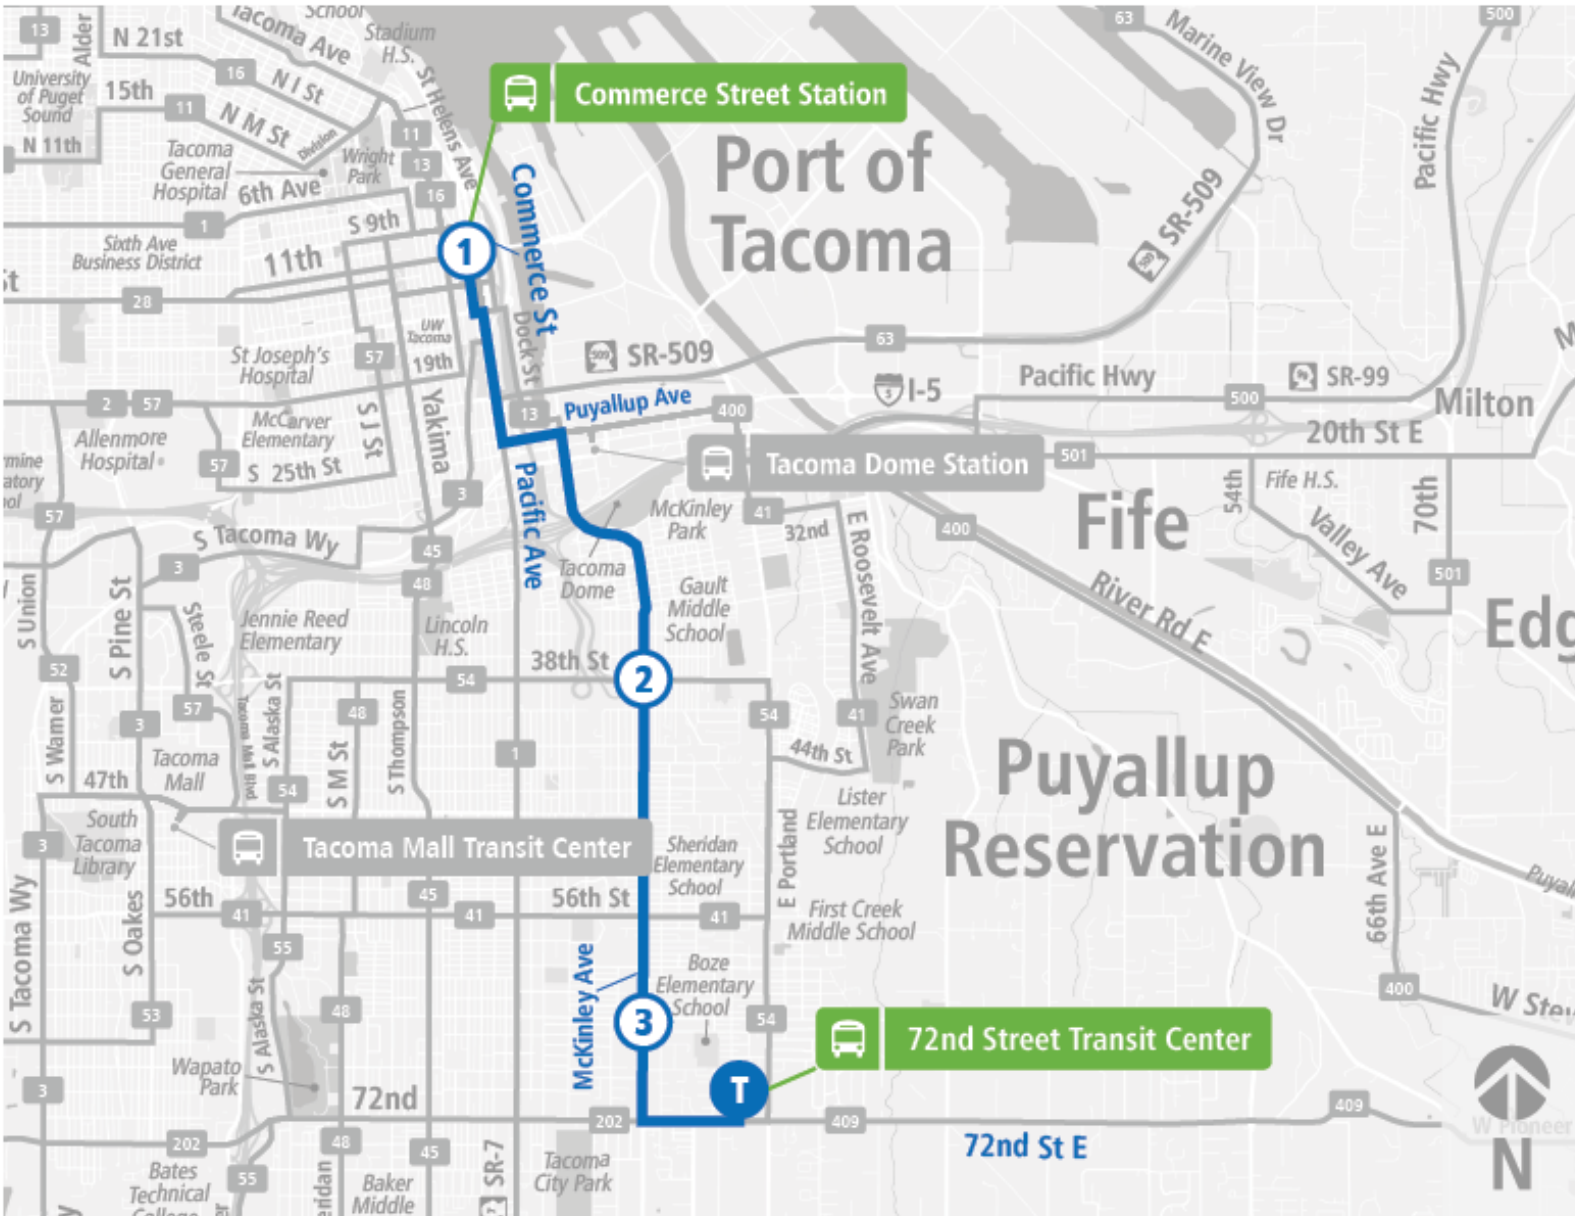

Route 42 McKinley Ave

Route 42 McKinley Ave | 72nd St TC to Commerce St Station - Zone E

WEEKDAY

72nd St TC	McKinley Ave & E 64th St	McKinley Ave & E 38th St	Commerce St Station - Zone E
05:10 AM	05:13 AM	05:18 AM	05:33 AM
05:40 AM	05:43 AM	05:48 AM	06:03 AM
06:10 AM	06:13 AM	06:18 AM	06:33 AM
06:40 AM	06:43 AM	06:48 AM	07:05 AM
07:10 AM	07:13 AM	07:18 AM	07:35 AM
07:40 AM	07:43 AM	07:48 AM	08:05 AM
08:10 AM	08:13 AM	08:18 AM	08:35 AM
08:40 AM	08:43 AM	08:48 AM	09:05 AM
09:10 AM	09:13 AM	09:18 AM	09:35 AM
09:40 AM	09:43 AM	09:48 AM	10:05 AM
10:10 AM	10:13 AM	10:18 AM	10:35 AM
10:40 AM	10:43 AM	10:48 AM	11:05 AM
11:10 AM	11:13 AM	11:18 AM	11:35 AM
11:40 AM	11:43 AM	11:48 AM	12:05 PM
12:10 PM	12:13 PM	12:18 PM	12:35 PM
12:40 PM	12:43 PM	12:48 PM	01:05 PM
01:10 PM	01:13 PM	01:18 PM	01:35 PM
01:40 PM	01:43 PM	01:49 PM	02:06 PM
02:10 PM	02:13 PM	02:19 PM	02:36 PM
02:40 PM	02:43 PM	02:49 PM	03:06 PM
03:10 PM	03:13 PM	03:19 PM	03:36 PM
03:40 PM	03:44 PM	03:49 PM	04:06 PM
04:09 PM	04:13 PM	04:18 PM	04:35 PM
04:40 PM	04:44 PM	04:49 PM	05:06 PM
05:10 PM	05:14 PM	05:19 PM	05:36 PM
05:35 PM	05:39 PM	05:44 PM	06:01 PM
06:40 PM	06:44 PM	06:49 PM	07:06 PM
07:40 PM	07:43 PM	07:48 PM	08:04 PM
08:40 PM	08:43 PM	08:48 PM	09:04 PM
09:40 PM	09:43 PM	09:48 PM	10:04 PM