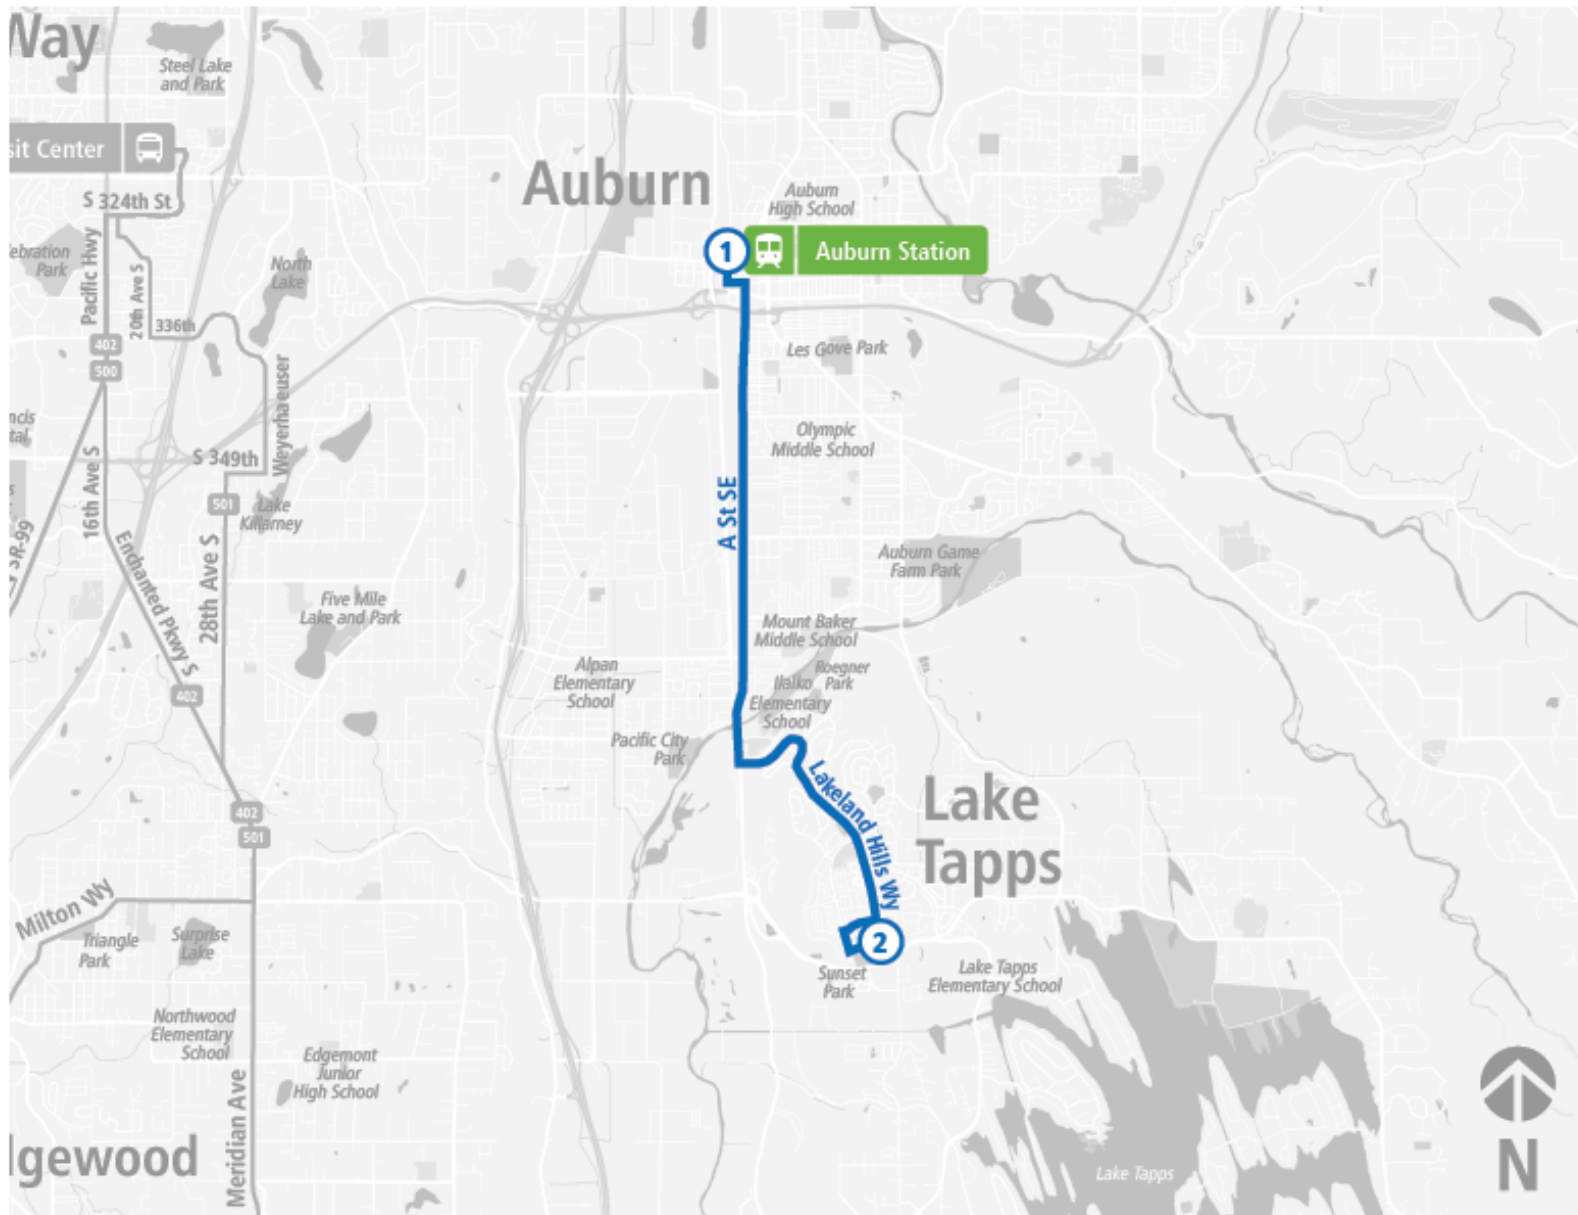

Route 497 Lakeland Hills Express

Route 497 Lakeland Hills Express | 69th St SE & Lakeland Hills Way to Auburn Transit Center BAY 4

WEEKDAY

| 69th St SE & Lakeland Hills Way | Auburn Transit Center BAY 4 |
|---------------------------------|-----------------------------|
| 04:49 AM | 05:04 AM |
| 05:14 AM | 05:29 AM |
| 05:39 AM | 05:55 AM |
| 05:59 AM | 06:15 AM |
| 06:19 AM | 06:35 AM |
| 06:39 AM | 06:55 AM |
| 06:59 AM | 07:15 AM |
| 07:19 AM | 07:35 AM |
| 07:49 AM | 08:05 AM |
| 69th St SE & Lakeland Hills Way | Auburn Transit Center BAY 4 |

Route 497 Lakeland Hills Express | Auburn Transit Center BAY 4 to 69th St SE & Lakeland Hills Way

WEEKDAY

| Auburn Transit Center BAY 4 | 69th St SE & Lakeland Hills Way |
|-----------------------------|---------------------------------|
| 03:08 PM | 03:28 PM |
| 04:08 PM | 04:28 PM |
| 04:38 PM | 04:58 PM |
| 05:08 PM | 05:27 PM |
| 05:38 PM | 05:57 PM |
| 06:08 PM | 06:25 PM |
| 06:20 PM | 06:55 PM |
| 07:08 PM | 07:25 PM |
| Auburn Transit Center BAY 4 | 69th St SE & Lakeland Hills Way |