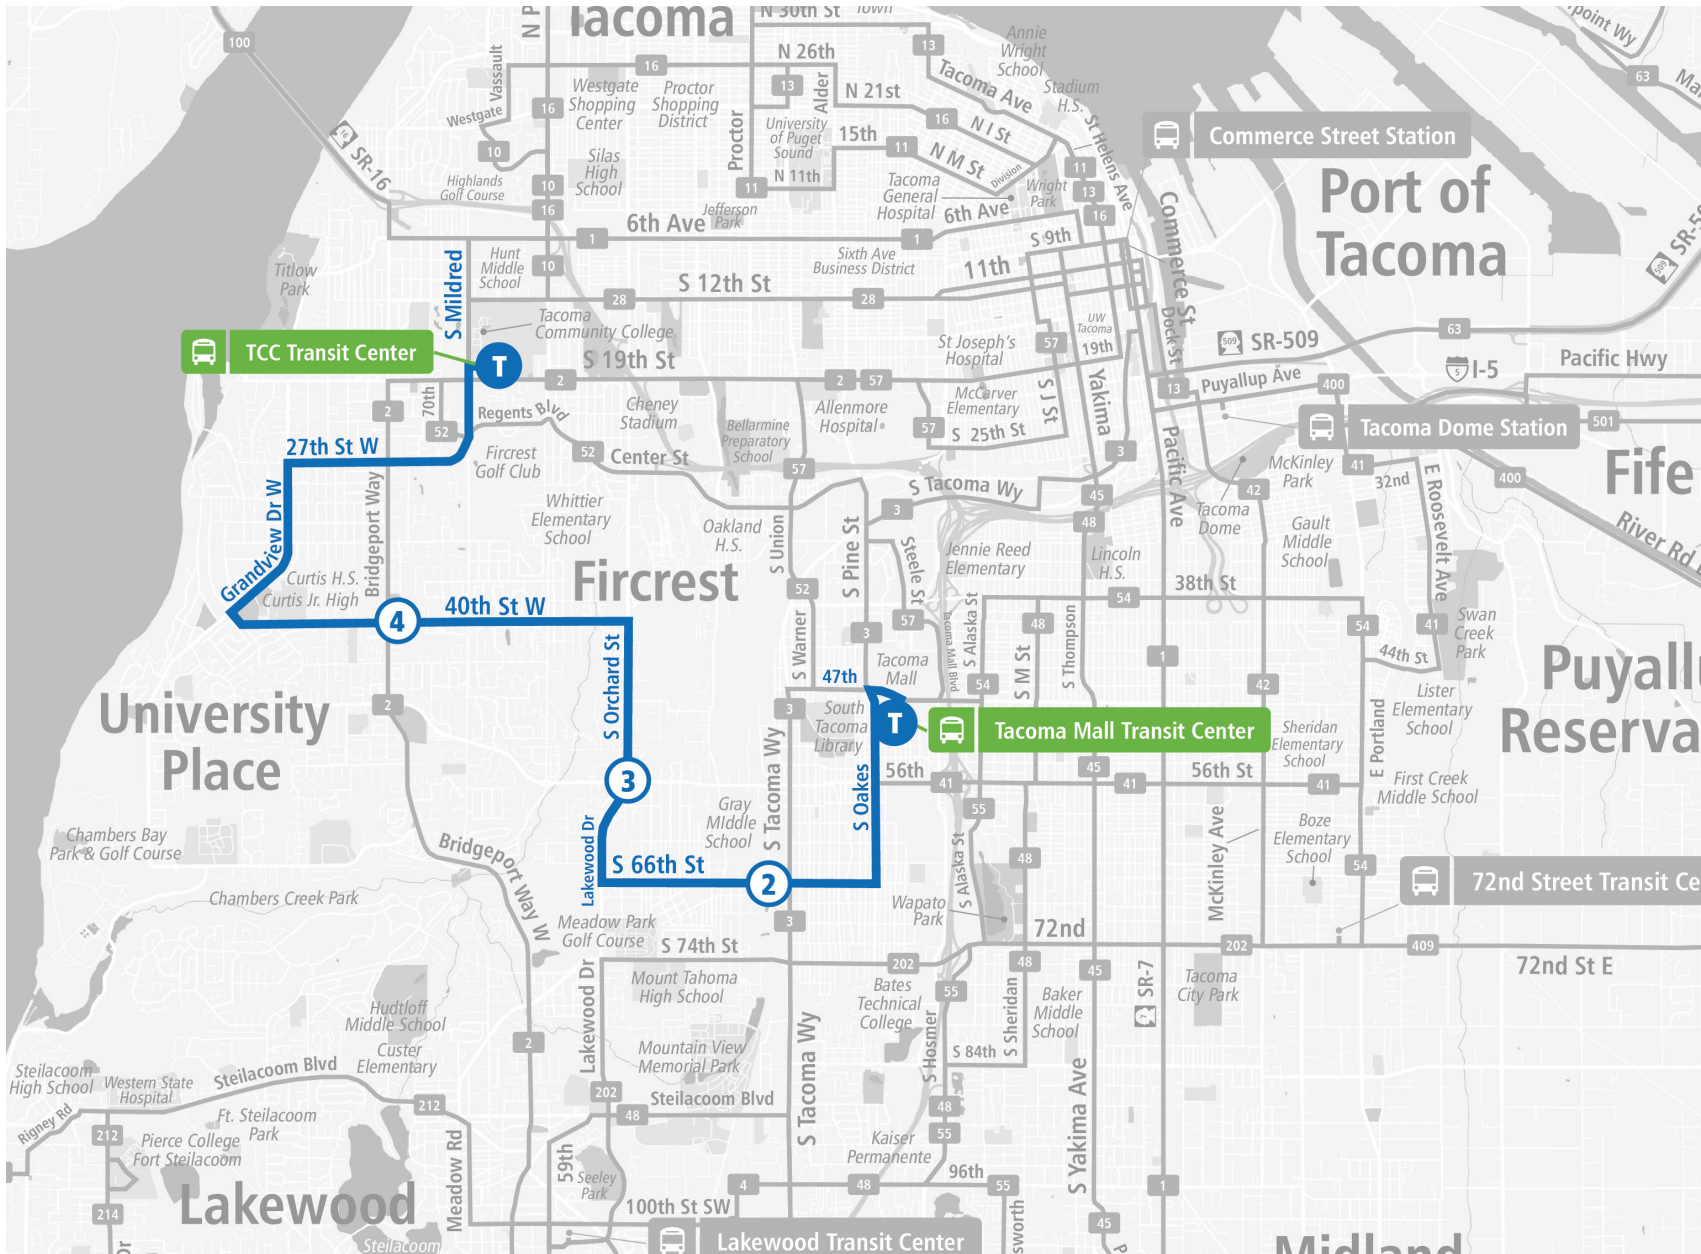

Route 53 University Place

Route 53 University Place | TCC TC to Tacoma Mall TC

WEEKDAY

| TCC TC | 40th St W & Bridgeport Wy W | Orchard St W & 56th St S | 66th St S & Adams St | Tacoma Mall TC |
|----------|-----------------------------|--------------------------|----------------------|----------------|
| 05:45 AM | 05:58 AM | 06:05 AM | 06:10 AM | 06:19 AM |
| 06:15 AM | 06:28 AM | 06:35 AM | 06:40 AM | 06:50 AM |
| 06:45 AM | 06:59 AM | 07:06 AM | 07:11 AM | 07:21 AM |
| 07:15 AM | 07:29 AM | 07:36 AM | 07:41 AM | 07:52 AM |
| 07:45 AM | 07:59 AM | 08:06 AM | 08:11 AM | 08:22 AM |
| 08:15 AM | 08:29 AM | 08:36 AM | 08:41 AM | 08:52 AM |
| 08:45 AM | 08:59 AM | 09:06 AM | 09:11 AM | 09:22 AM |
| 09:15 AM | 09:29 AM | 09:36 AM | 09:41 AM | 09:52 AM |
| 09:45 AM | 09:59 AM | 10:06 AM | 10:11 AM | 10:22 AM |
| 10:15 AM | 10:29 AM | 10:36 AM | 10:41 AM | 10:52 AM |
| 10:45 AM | 10:59 AM | 11:06 AM | 11:11 AM | 11:22 AM |
| 11:15 AM | 11:29 AM | 11:36 AM | 11:41 AM | 11:53 AM |
| 11:45 AM | 11:59 AM | 12:06 PM | 12:11 PM | 12:23 PM |
| 12:15 PM | 12:29 PM | 12:38 PM | 12:43 PM | 12:55 PM |
| 12:45 PM | 12:59 PM | 01:08 PM | 01:13 PM | 01:25 PM |
| 01:15 PM | 01:29 PM | 01:38 PM | 01:43 PM | 01:55 PM |
| 01:45 PM | 01:59 PM | 02:08 PM | 02:13 PM | 02:27 PM |
| 02:15 PM | 02:29 PM | 02:38 PM | 02:43 PM | 02:57 PM |
| 02:45 PM | 02:59 PM | 03:08 PM | 03:13 PM | 03:27 PM |
| 03:15 PM | 03:29 PM | 03:38 PM | 03:43 PM | 03:55 PM |
| 03:45 PM | 03:59 PM | 04:08 PM | 04:13 PM | 04:25 PM |
| 04:15 PM | 04:29 PM | 04:38 PM | 04:43 PM | 04:55 PM |
| 04:45 PM | 04:59 PM | 05:08 PM | 05:13 PM | 05:25 PM |
| 05:15 PM | 05:29 PM | 05:38 PM | 05:43 PM | 05:54 PM |
| 05:56 PM | 06:10 PM | 06:19 PM | 06:24 PM | 06:35 PM |
| 06:56 PM | 07:10 PM | 07:18 PM | 07:23 PM | 07:33 PM |
| 07:56 PM | 08:10 PM | 08:18 PM | 08:23 PM | 08:33 PM |
| 08:56 PM | 09:10 PM | 09:18 PM | 09:22 PM | 09:31 PM |
| 09:56 PM | 10:09 PM | 10:16 PM | 10:20 PM | 10:29 PM |
| TCC TC | 40th St W & Bridgeport Wy W | Orchard St W & 56th St S | 66th St S & Adams St | Tacoma Mall TC |