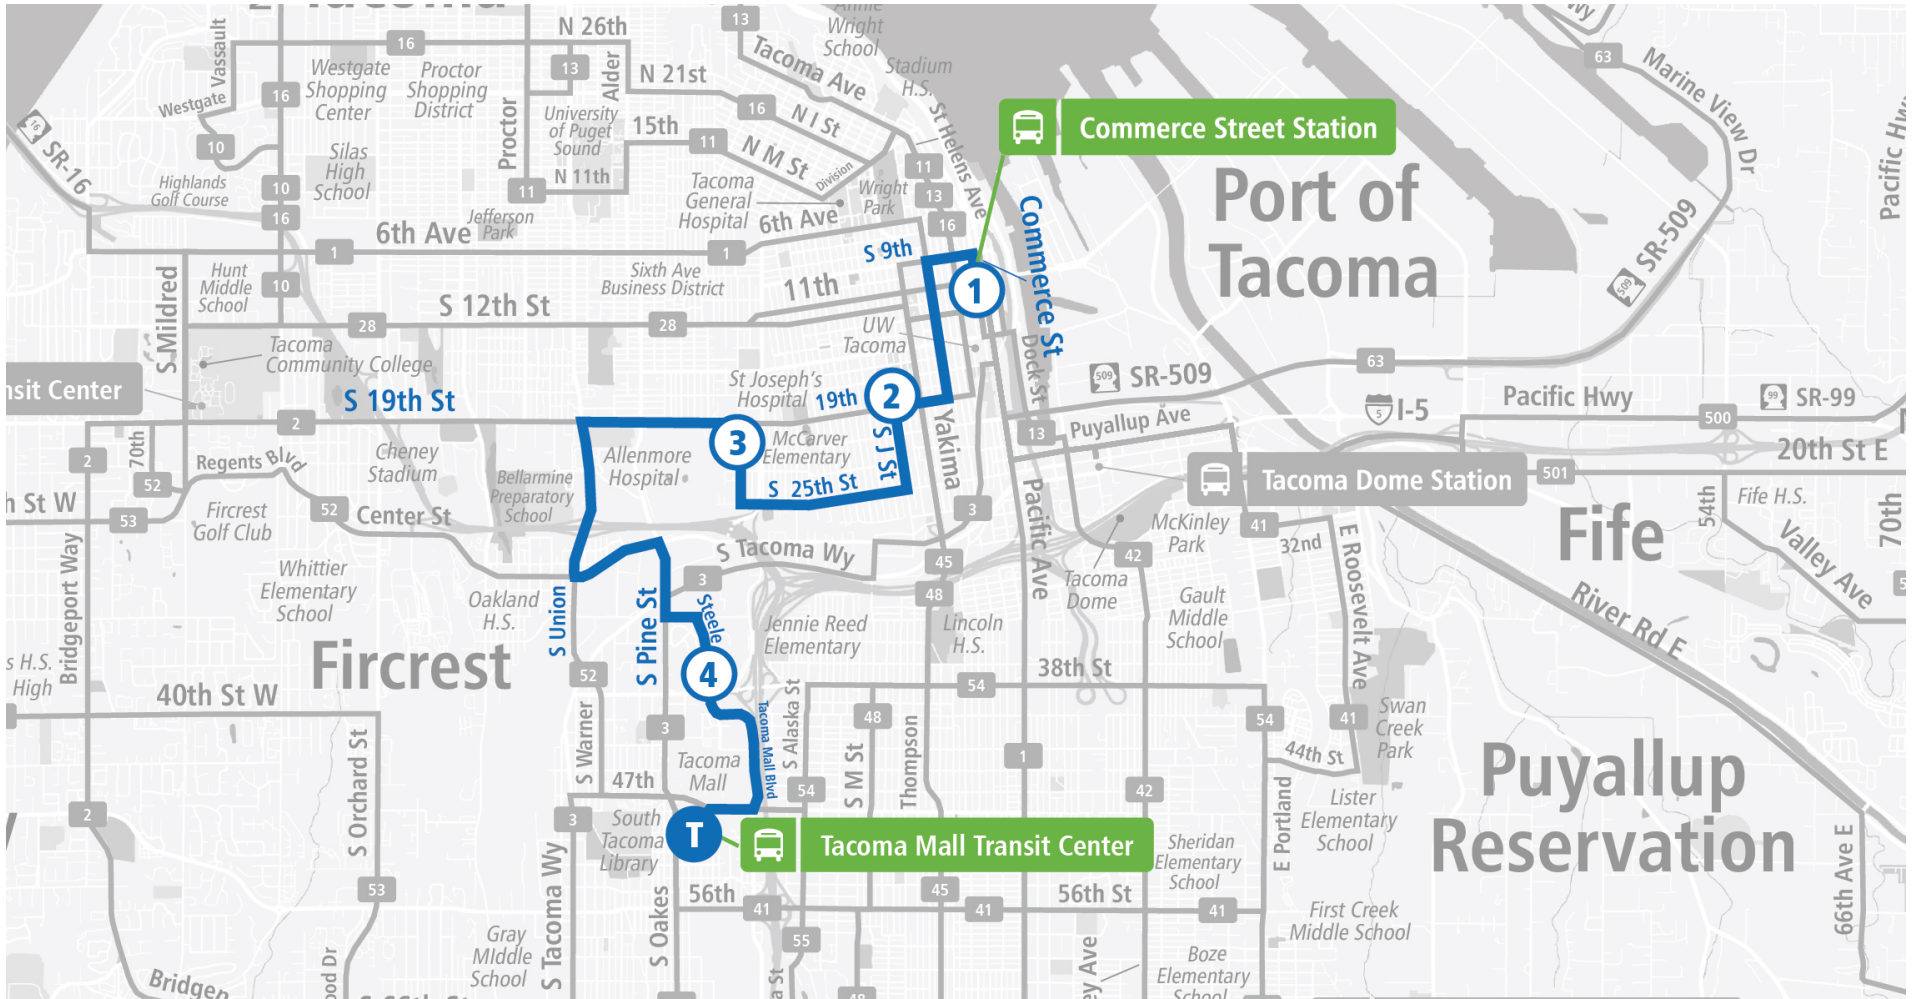

Route 57 Union - S 19th St - Hilltop