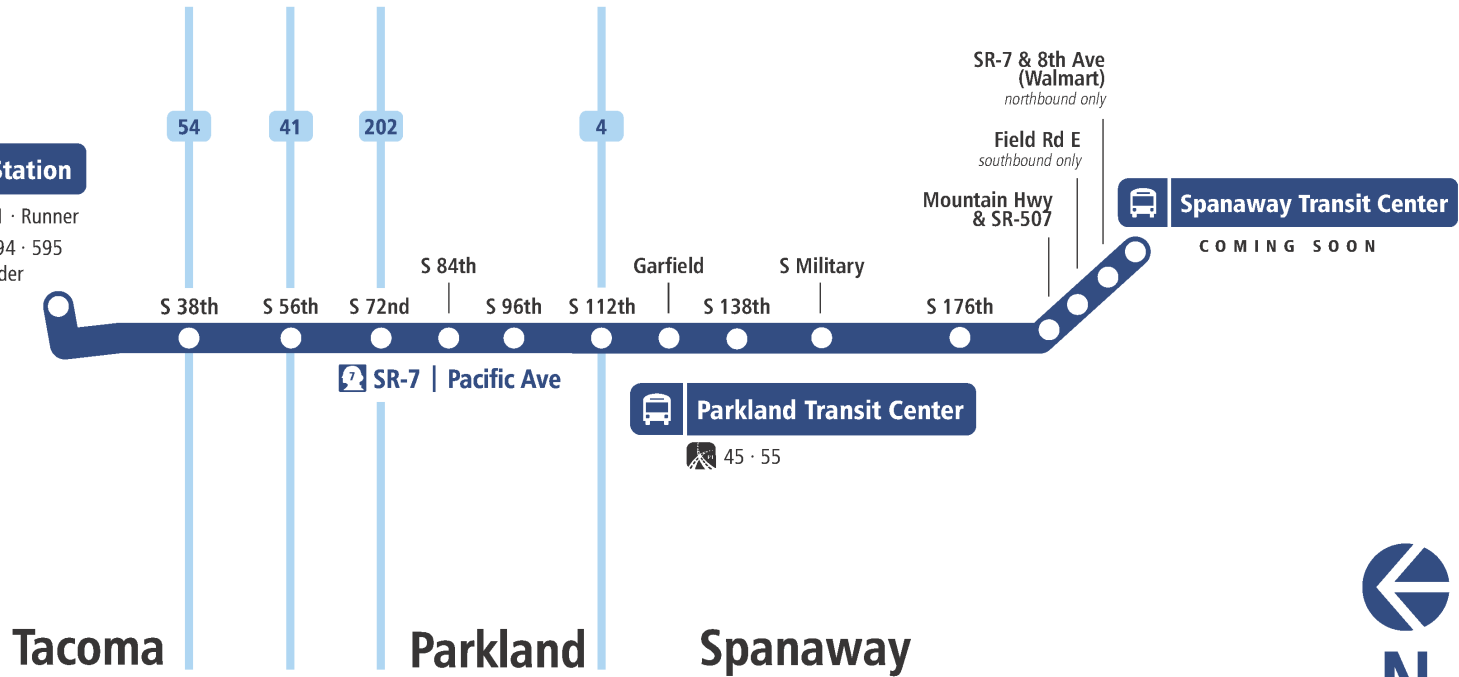

Stream Community Line Tacoma - Spanaway

COMMUNITY LINE

Tacoma Dome Station

41 · 400 · 500 · 501 · Runner
 574 · 586 · 590 · 594 · 595
Tacoma Link · Sounder

Scan To Learn More
View an interactive map,
timetables and fare info

- Community Line Stations
- Transit Hubs
- Intersecting Routes
*Route 1 connects along
SR-7 | Pacific Avenue*

Stream Community Line Tacoma - Spanaway | SR 7 & 8th Ave - Walmart to Tacoma Dome Station - Zone D

WEEKDAY

SR 7 & 8th Ave - Walmart	Pacific Ave & 112th St	Tacoma Dome Station - Zone D
05:40 AM	05:58 AM	06:19 AM
06:00 AM	06:18 AM	06:39 AM
06:20 AM	06:38 AM	06:59 AM
06:40 AM	06:58 AM	07:19 AM
07:00 AM	07:18 AM	07:39 AM
07:20 AM	07:38 AM	07:59 AM
07:40 AM	07:58 AM	08:19 AM
04:10 PM	04:31 PM	04:55 PM
04:30 PM	04:51 PM	05:15 PM
04:50 PM	05:11 PM	05:35 PM
05:10 PM	05:31 PM	05:55 PM
05:30 PM	05:51 PM	06:15 PM
05:50 PM	06:11 PM	06:35 PM
06:10 PM	06:31 PM	06:55 PM
06:30 PM	06:51 PM	07:15 PM
06:50 PM	07:11 PM	07:35 PM
07:10 PM	07:31 PM	07:55 PM
SR 7 & 8th Ave - Walmart	Pacific Ave & 112th St	Tacoma Dome Station - Zone D

Stream Community Line Tacoma - Spanaway | Tacoma Dome Station - Zone A to SR 7 & 8th Ave - Walmart

WEEKDAY

Tacoma Dome Station - Zone A	Pacific Ave S & S 112th St	SR 7 & 8th Ave - Walmart
05:35 AM	05:56 AM	06:28 AM
05:55 AM	06:16 AM	06:48 AM
06:15 AM	06:36 AM	07:08 AM
06:35 AM	06:56 AM	07:28 AM
06:55 AM	07:16 AM	07:48 AM
07:15 AM	07:36 AM	08:08 AM
07:35 AM	07:56 AM	08:28 AM
04:05 PM	04:29 PM	05:04 PM
04:25 PM	04:49 PM	05:24 PM
04:45 PM	05:09 PM	05:44 PM
05:05 PM	05:29 PM	06:04 PM
05:25 PM	05:49 PM	06:24 PM
05:45 PM	06:09 PM	06:44 PM
06:05 PM	06:29 PM	07:04 PM
06:25 PM	06:49 PM	07:24 PM
06:45 PM	07:09 PM	07:44 PM
07:05 PM	07:29 PM	08:04 PM
Tacoma Dome Station - Zone A	Pacific Ave S & S 112th St	SR 7 & 8th Ave - Walmart